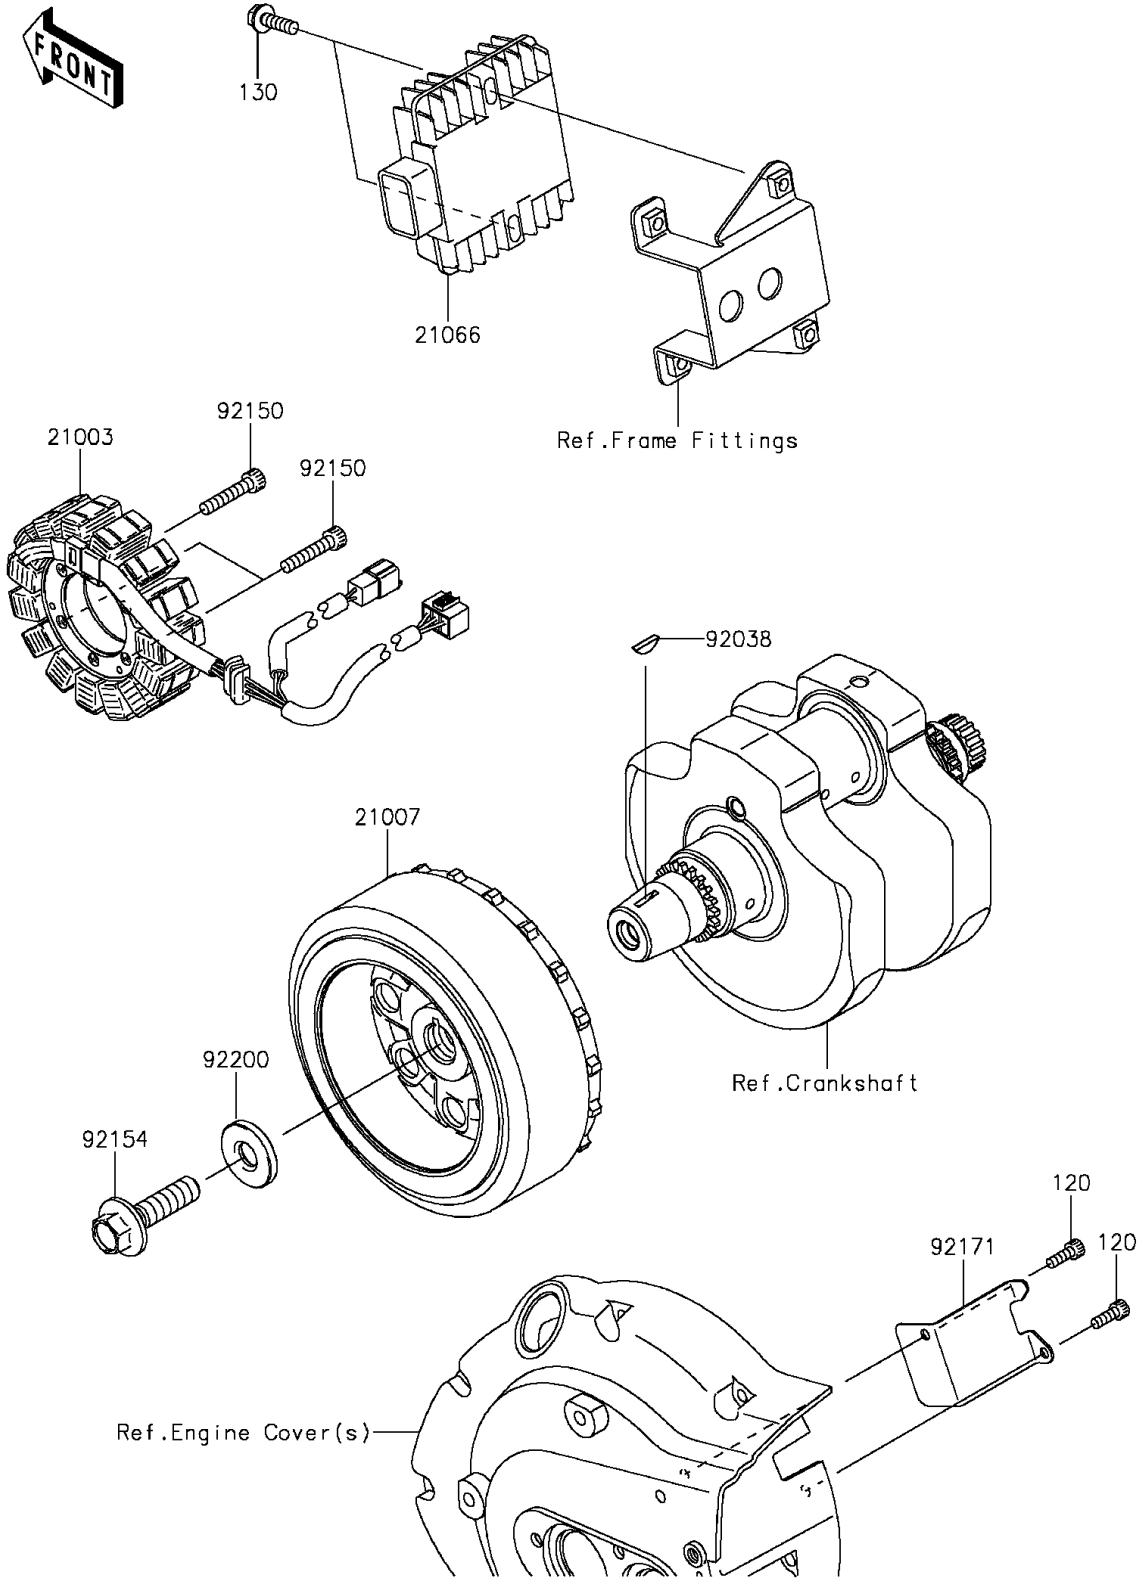

2014 Vulcan 900 Classic PARTS DIAGRAM

Generator

E1810

2014 Vulcan 900 Classic PARTS LIST

Generator

ITEM NAME	PART NUMBER	QUANTITY
BOLT-SOCKET,5X14 (Ref # 120)	120CA0514	2
BOLT-FLANGED,6X20 (Ref # 130)	130BB0620	2
STATOR (Ref # 21003)	21003-0053	1
ROTOR (Ref # 21007)	21007-0076	1
REGULATOR-VOLTAGE (Ref # 21066)	21066-0705	1
KEY,WOODRUFF (Ref # 92038)	92038-001	1
BOLT,SOCKET,6X30 (Ref # 92150)	92150-1433	3
BOLT,FLANGED,12X45 (Ref # 92154)	92154-1357	1
CLAMP (Ref # 92171)	92171-0563	1
WASHER,12X33X5 (Ref # 92200)	92200-0220	1