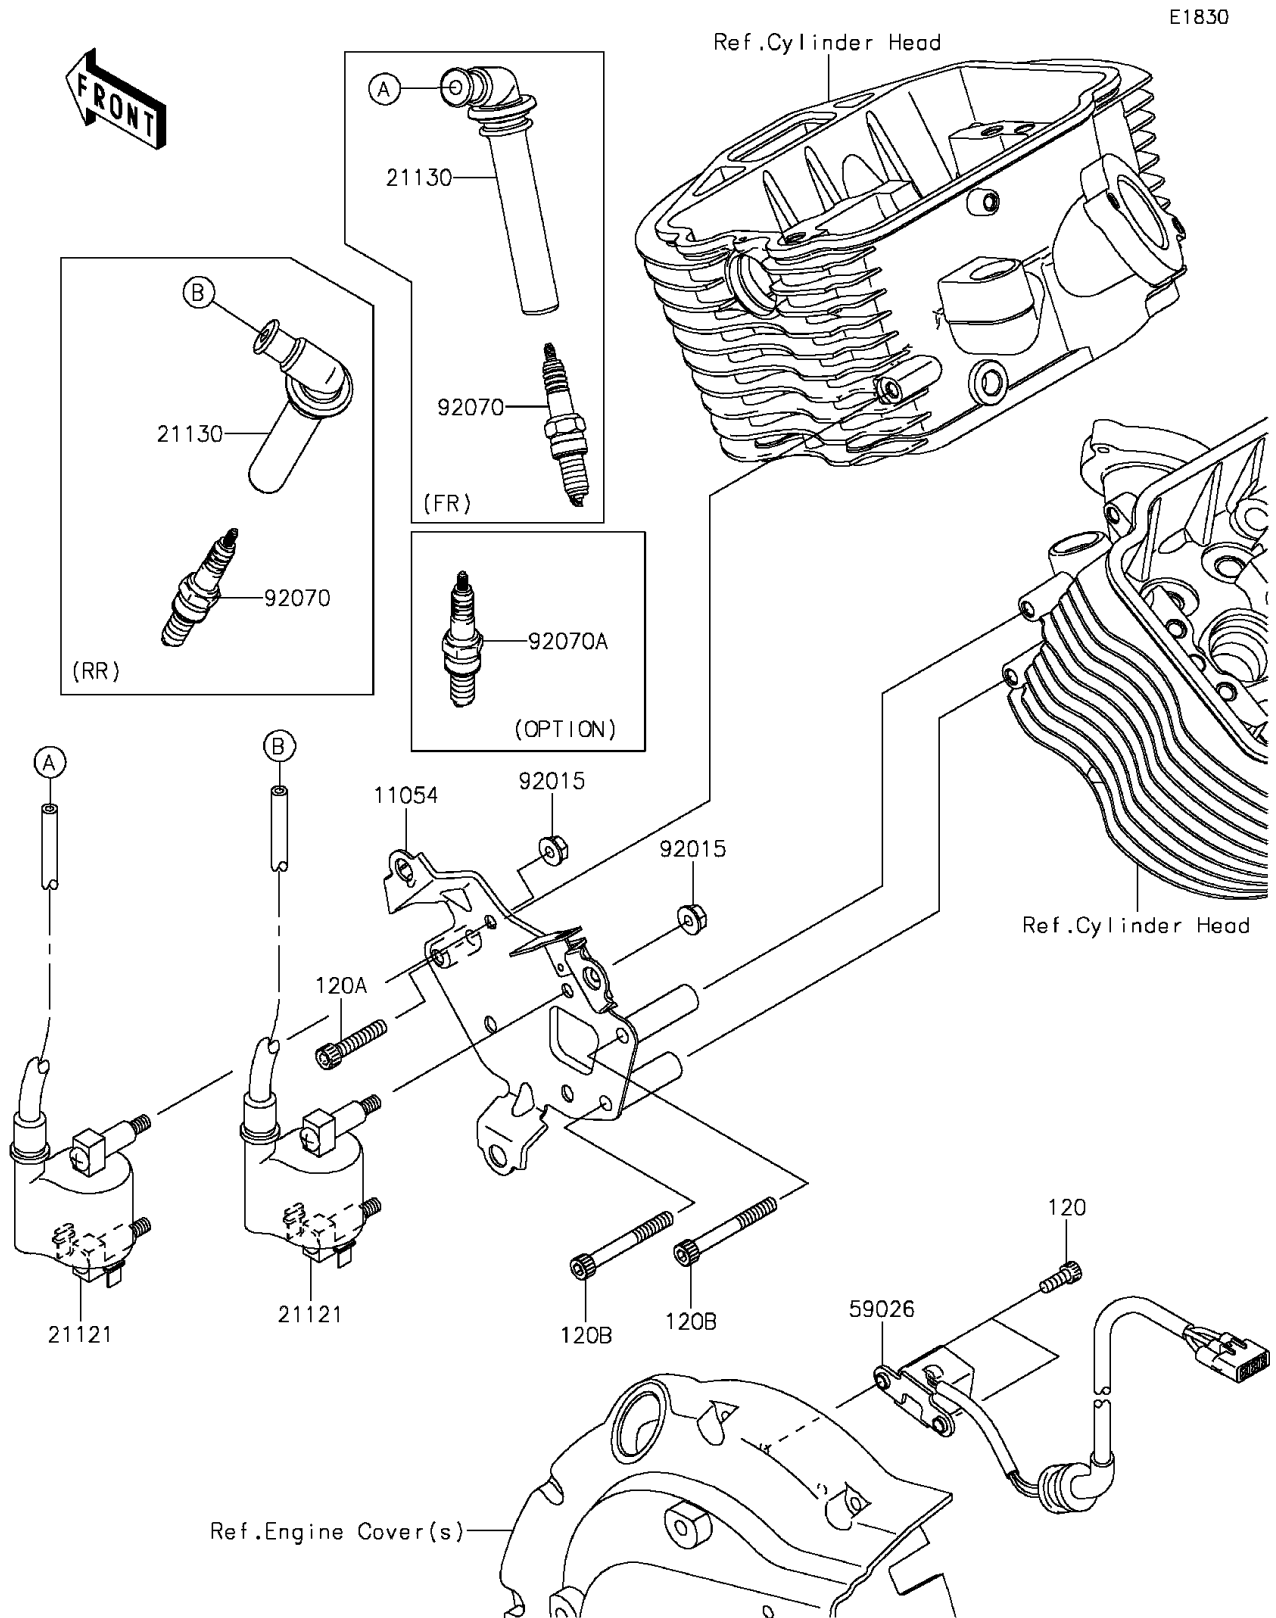

2014 Vulcan 900 Classic PARTS DIAGRAM

Ignition System

2014 Vulcan 900 Classic PARTS LIST

Ignition System

ITEM NAME	PART NUMBER	QUANTITY
BOLT-SOCKET,5X14 (Ref # 120)	120CA0514	2
BOLT-SOCKET,6X35 (Ref # 120A)	120CA0635	1
BOLT-SOCKET,6X55 (Ref # 120B)	120CA0655	2
BRACKET,IGNITION COIL (Ref # 11054)	11054-1537	1
COIL-IGNITION (Ref # 21121)	21121-0027	2
CAP-SPARK PLUG (Ref # 21130)	21130-1075	2
COIL-PULSING (Ref # 59026)	59026-0017	1
NUT,FLANGED,6MM (Ref # 92015)	92015-1367	4
PLUG-SPARK,CPR7EA-9(NGK) (Ref # 92070)	92070-0022	2
PLUG-SPARK,CPR8EA-9(NGK) (Ref # 92070A)	92070-0029	2