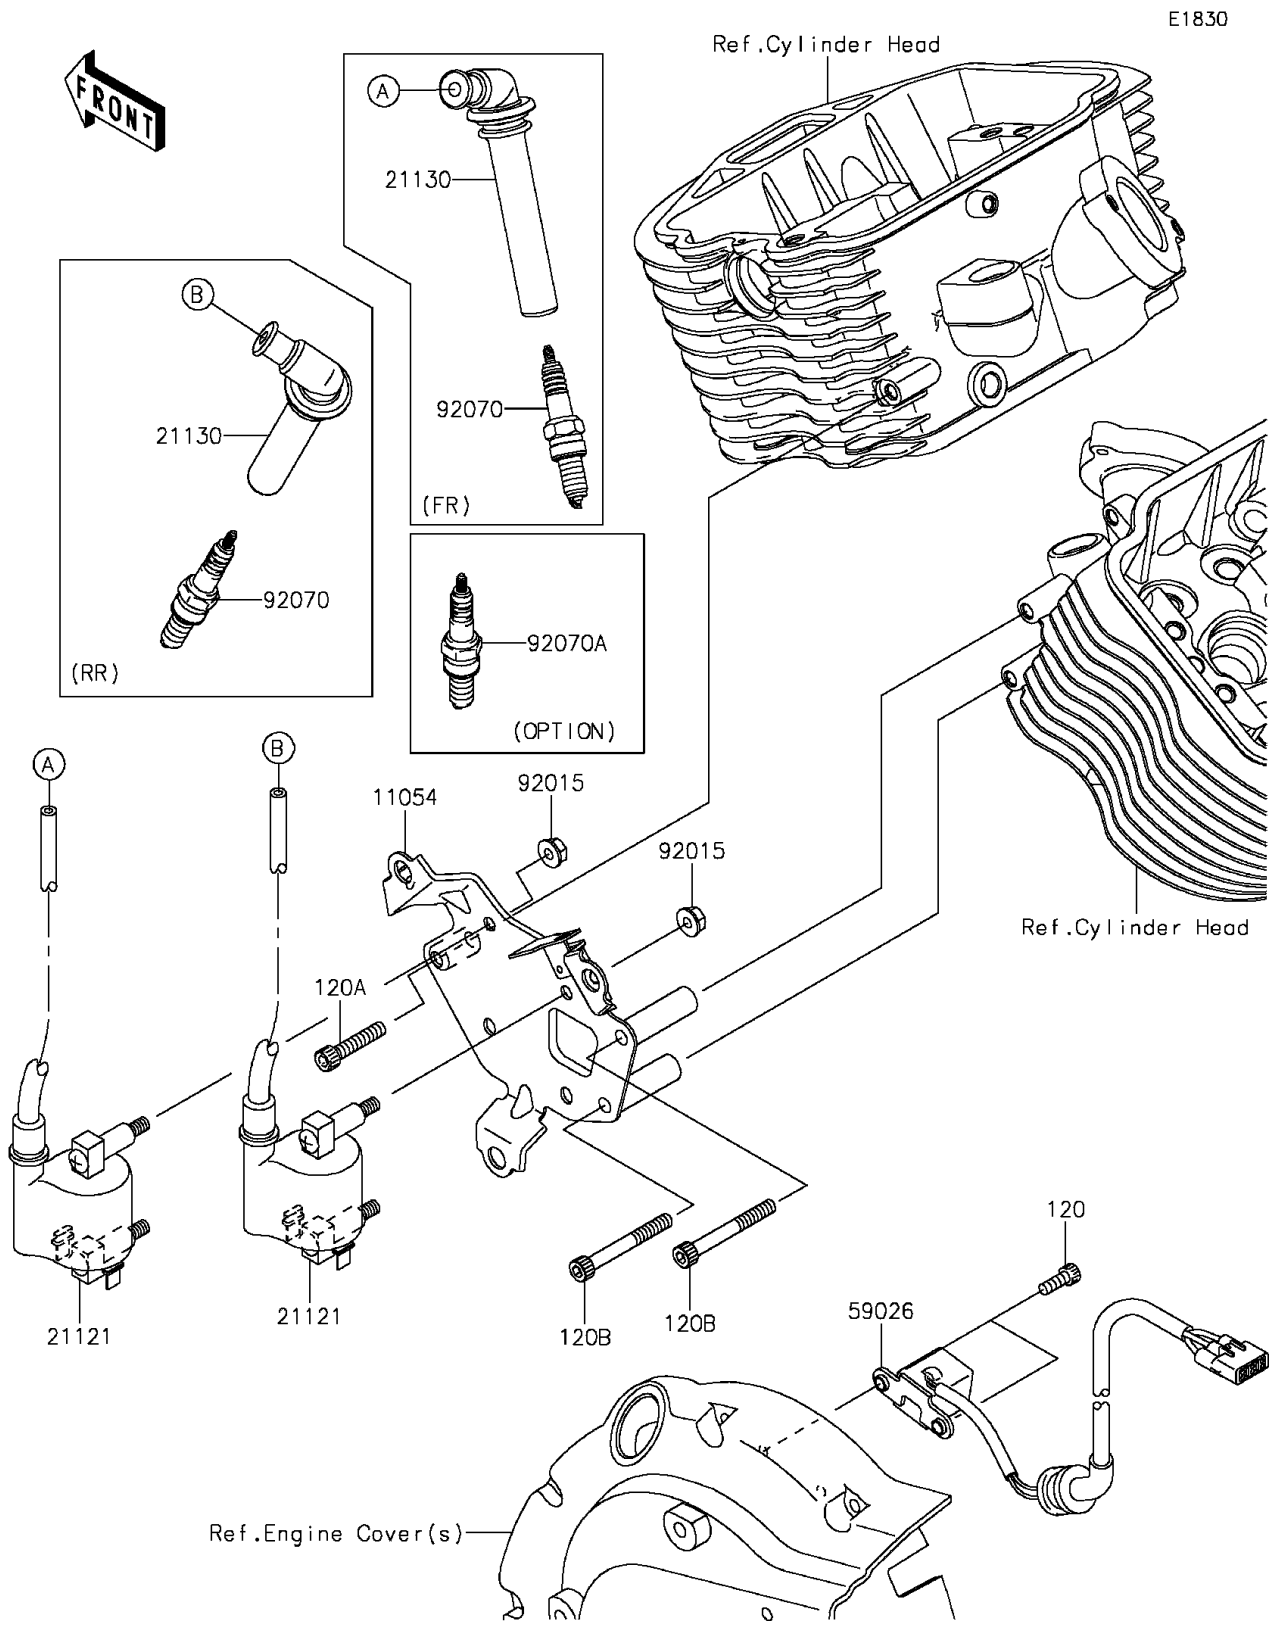

# 2014 Vulcan 900 Classic PARTS DIAGRAM

## Ignition System

## 2014 Vulcan 900 Classic PARTS LIST

### Ignition System

ITEM NAME	PART NUMBER	QUANTITY
BOLT-SOCKET,5X14 (Ref # 120)	120CA0514	2
BOLT-SOCKET,6X35 (Ref # 120A)	120CA0635	1
BOLT-SOCKET,6X55 (Ref # 120B)	120CA0655	2
BRACKET,IGNITION COIL (Ref # 11054)	11054-1537	1
COIL-IGNITION (Ref # 21121)	21121-0027	2
CAP-SPARK PLUG (Ref # 21130)	21130-1075	2
COIL-PULSING (Ref # 59026)	59026-0017	1
NUT,FLANGED,6MM (Ref # 92015)	92015-1367	4
PLUG-SPARK,CPR7EA-9(NGK) (Ref # 92070)	92070-0022	2
PLUG-SPARK,CPR8EA-9(NGK) (Ref # 92070A)	92070-0029	2