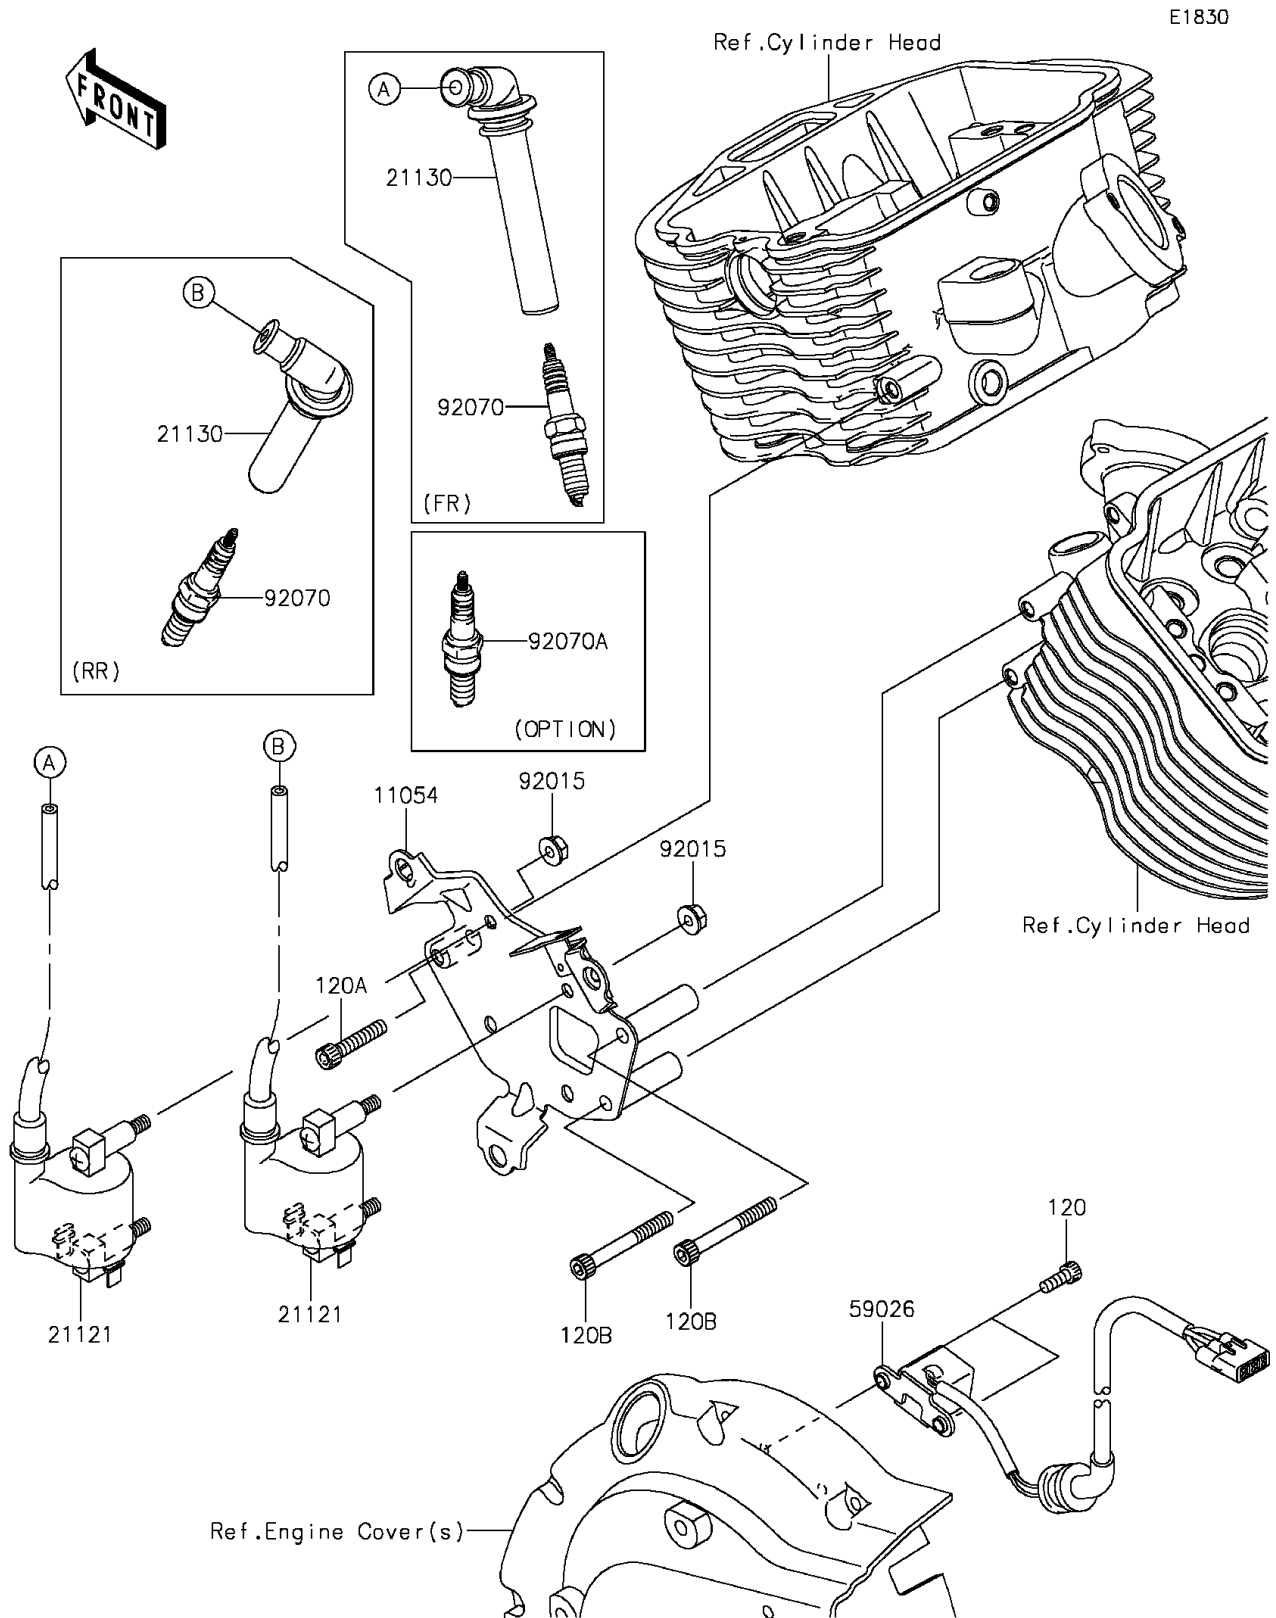

# 2014 VULCAN® 900 CLASSIC PARTS DIAGRAM

## Ignition System

## 2014 VULCAN® 900 CLASSIC PARTS LIST

### Ignition System

ITEM NAME	PART NUMBER	QUANTITY
BOLT-SOCKET,5X14 (Ref # 120)	120CA0514	2
BOLT-SOCKET,6X35 (Ref # 120A)	120CA0635	1
BOLT-SOCKET,6X55 (Ref # 120B)	120CA0655	2
BRACKET,IGNITION COIL (Ref # 11054)	11054-1537	1
COIL-IGNITION (Ref # 21121)	21121-0027	2
CAP-SPARK PLUG (Ref # 21130)	21130-1075	2
COIL-PULSING (Ref # 59026)	59026-0017	1
NUT,FLANGED,6MM (Ref # 92015)	92015-1367	4
PLUG-SPARK,CPR7EA-9(NGK) (Ref # 92070)	92070-0022	2
PLUG-SPARK,CPR8EA-9(NGK) (Ref # 92070A)	92070-0029	2