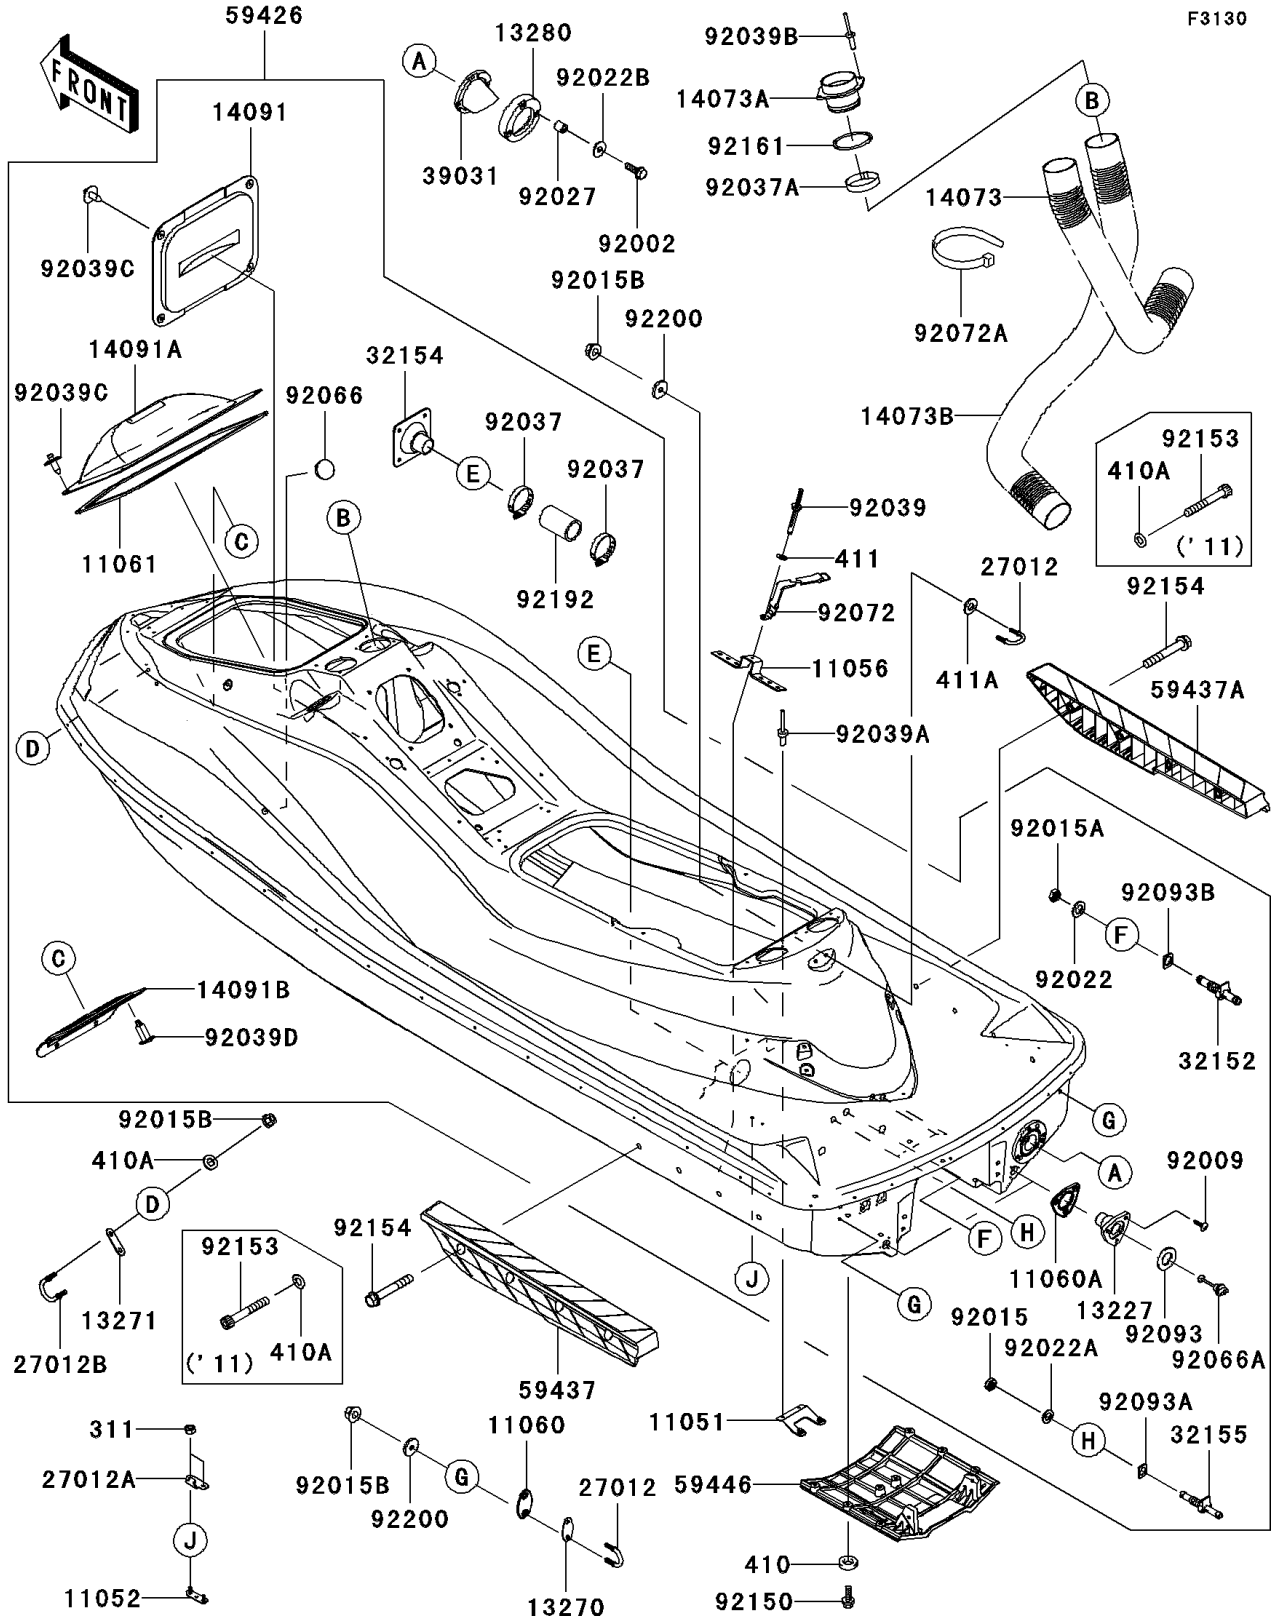

2012 JET SKI® Ultra® 300X PARTS DIAGRAM

Hull