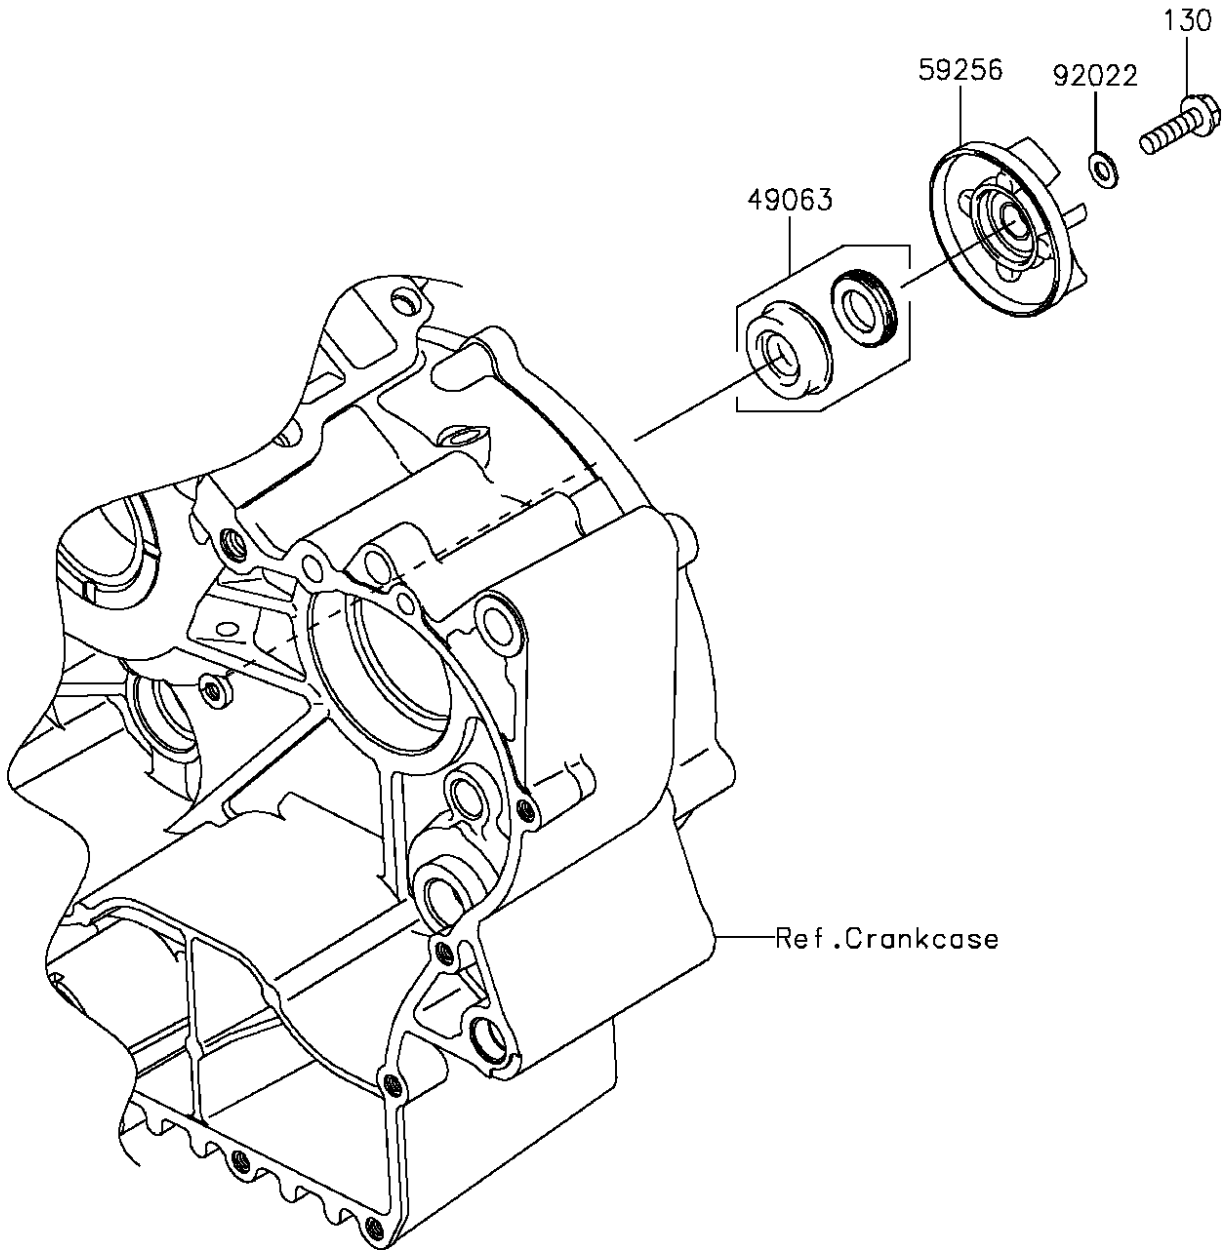

# 2014 Vulcan 900 Classic PARTS DIAGRAM

Water Pump

E3031

## 2014 Vulcan 900 Classic PARTS LIST

### Water Pump

| ITEM NAME                           | PART NUMBER | QUANTITY |
|-------------------------------------|-------------|----------|
| BOLT-FLANGED,6X22 (Ref # 130)       | 130BA0622   | 1        |
| SEAL-MECHANICAL,WATER (Ref # 49063) | 49063-1055  | 1        |
| IMPELLER (Ref # 59256)              | 59256-1073  | 1        |
| WASHER,6.1X12X1 (Ref # 92022)       | 92022-077   | 1        |