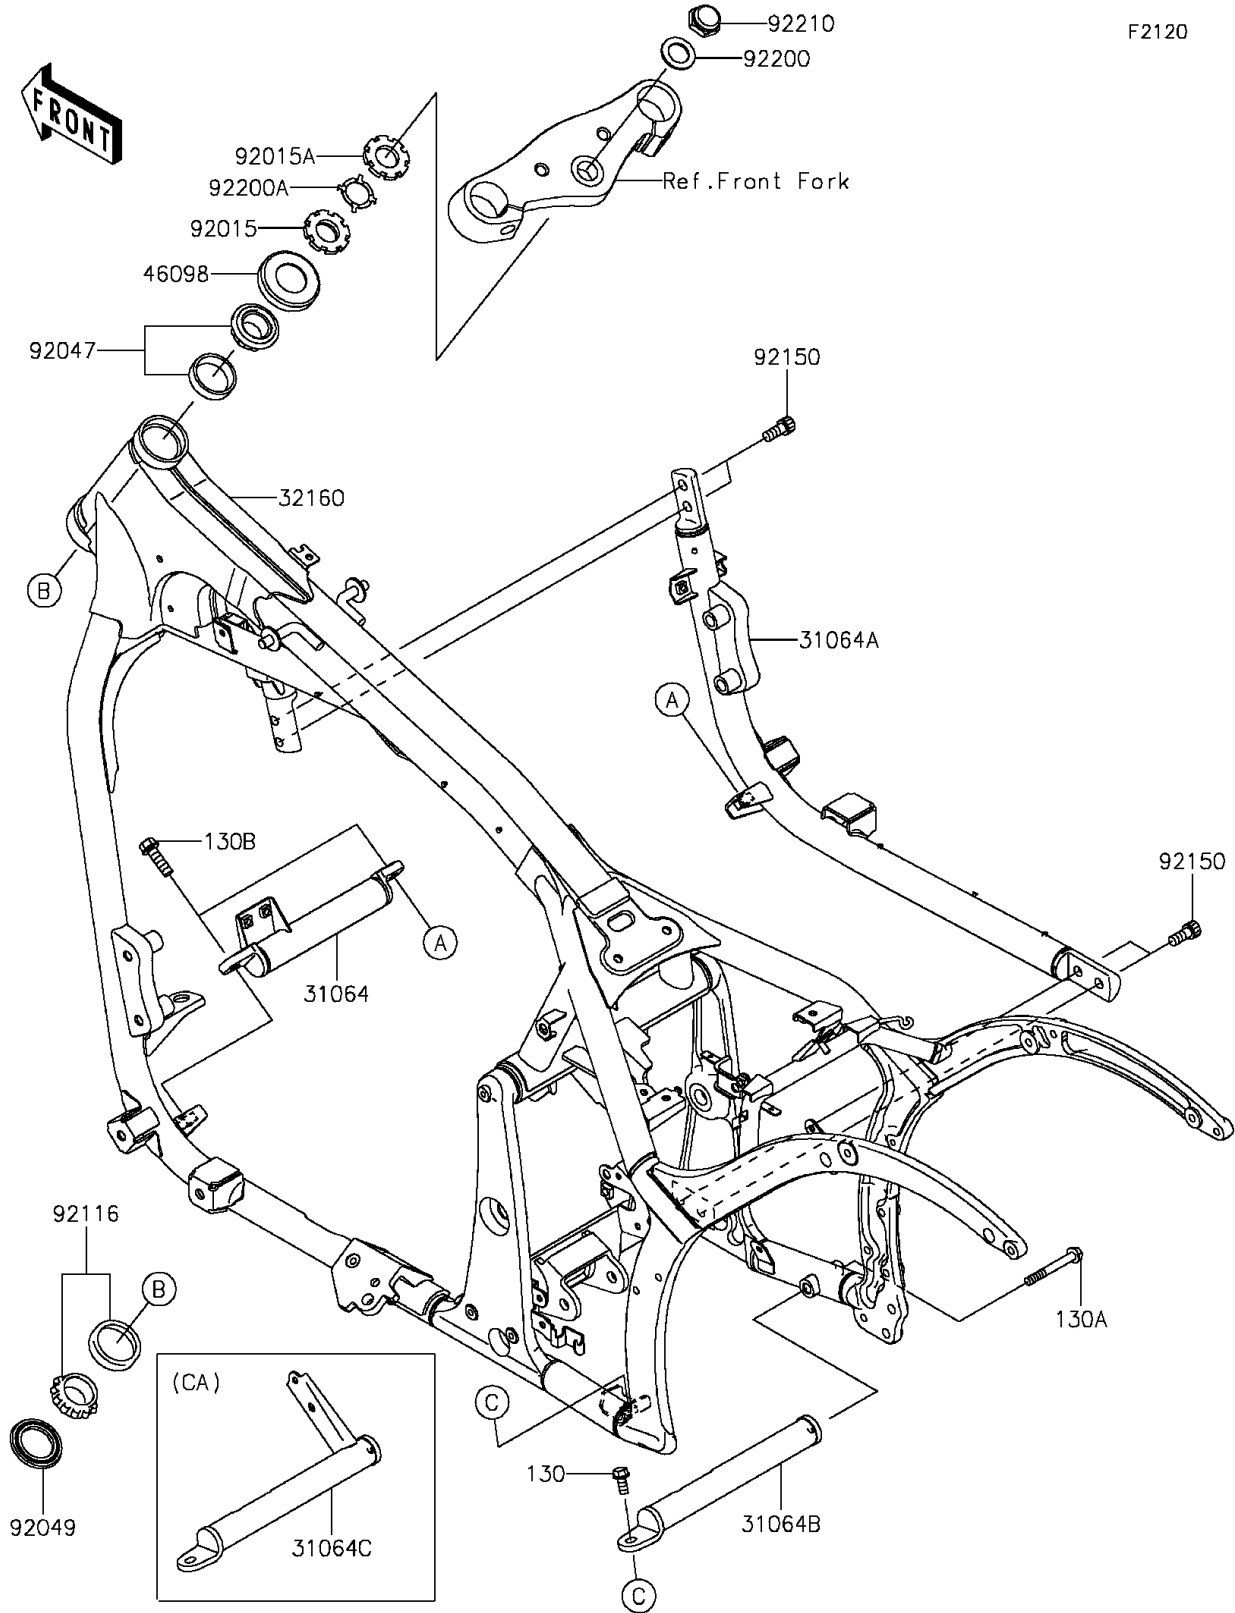

# 2014 Vulcan 900 Classic PARTS DIAGRAM

Frame

## 2014 Vulcan 900 Classic PARTS LIST

### Frame

ITEM NAME	PART NUMBER	QUANTITY
BOLT-FLANGED,8X18 (Ref # 130)	130BB0818	1
BOLT-FLANGED,8X65 (Ref # 130A)	130BB0865	1
BOLT-FLANGED,10X25 (Ref # 130B)	130BB1025	2
PIPE-COMP,FRONT CROSS,F.S.BLK (Ref # 31064)	31064-0047-18R	1
PIPE-COMP,DOWNTUBE,RH,F.S.BLK (Ref # 31064A)	31064-0097-18R	1
PIPE-COMP,REAR CROSS,F.S.BLK (Ref # 31064B)	31064-0183-18R	1
FRAME-COMP,F.S.BLACK (Ref # 32160)	32160-0597-18R	1
CAP,STEERING STEM (Ref # 46098)	46098-017	1
NUT,25MM,T=10 (Ref # 92015)	92015-1377	1
NUT,25MM,T=6 (Ref # 92015A)	92015-1378	1
RACE,ROLLER,32005JR RS (Ref # 92047)	92047-017	1
SEAL-OIL,XMHE36X52X4J (Ref # 92049)	92049-1162	1
BEARING-ROLLER,HR320/28XJ (Ref # 92116)	92116-1009	1
BOLT,SOCKET,10X23 (Ref # 92150)	92150-1942	4
WASHER,22.5X36X2.3 (Ref # 92200)	92200-0270	1
WASHER,CLAW,25.5X34X0.6 (Ref # 92200A)	92200-0353	1
NUT,CAP,22MM (Ref # 92210)	92210-0263	1