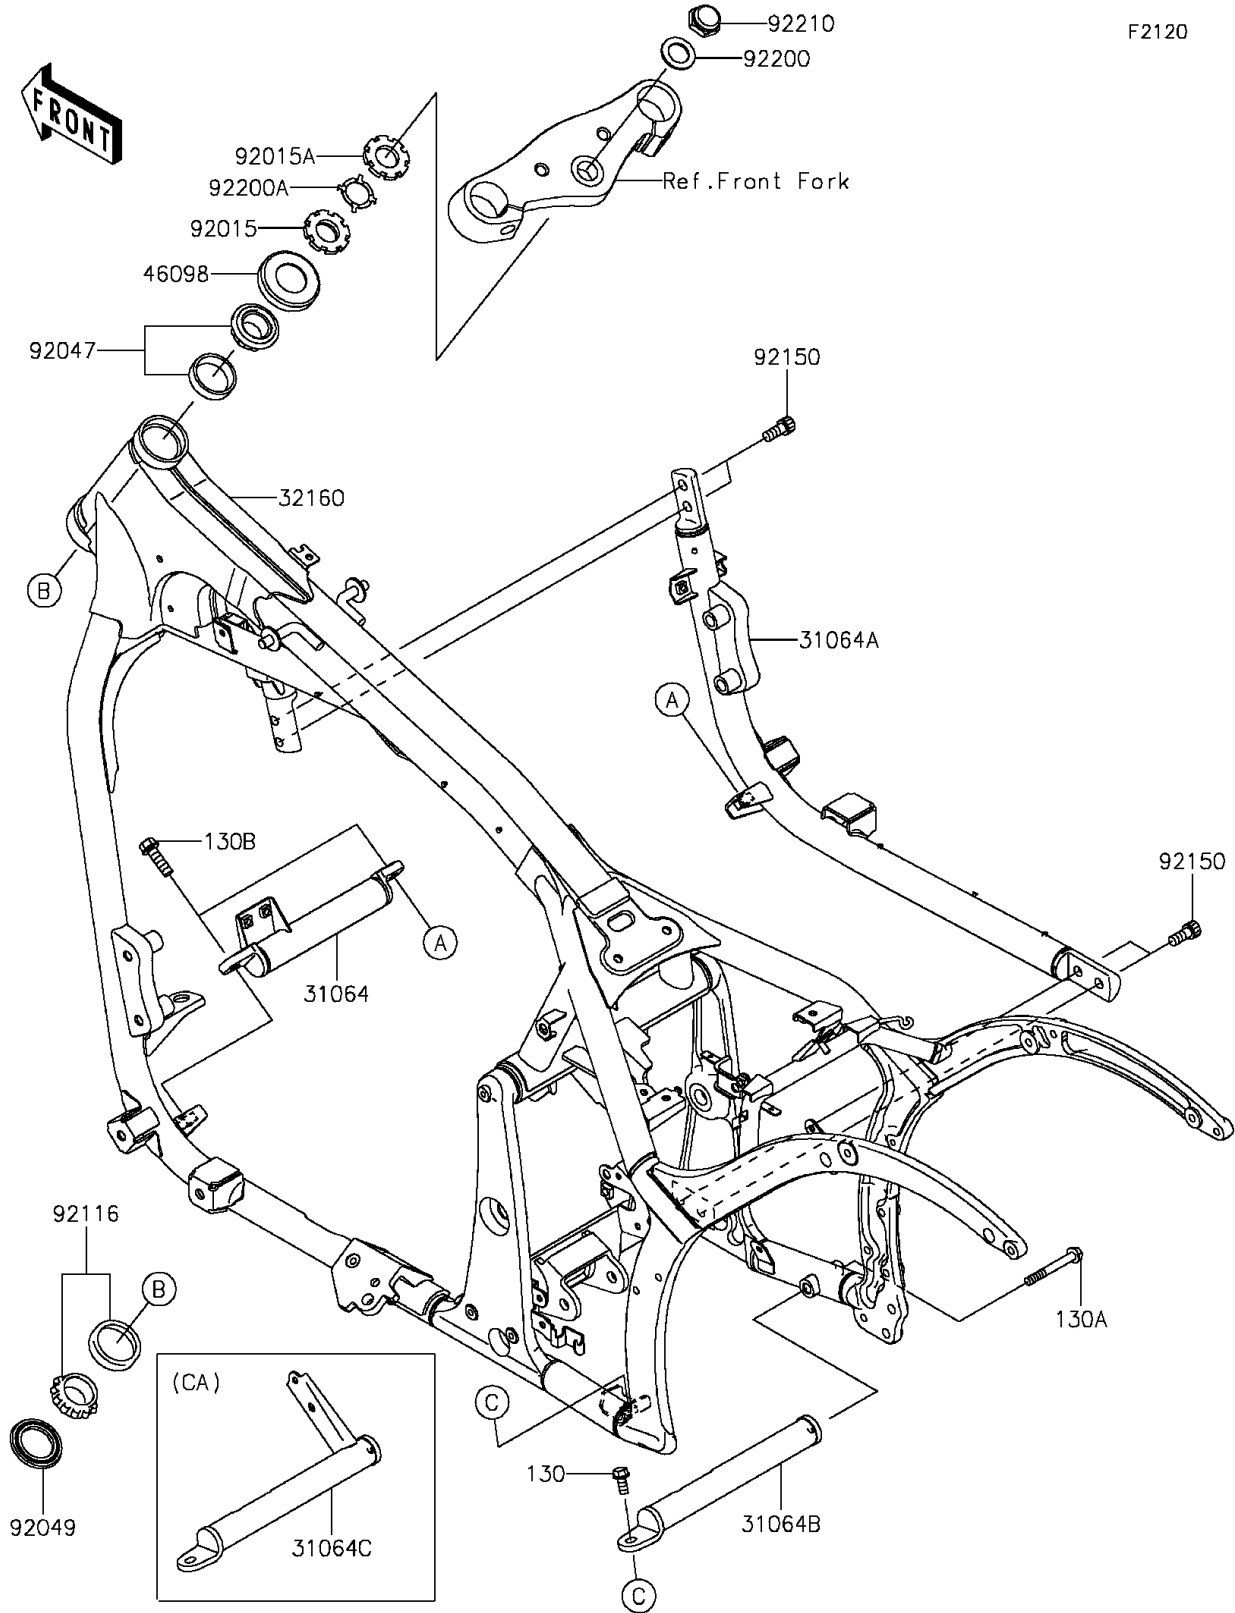

2014 Vulcan 900 Classic PARTS DIAGRAM

Frame

2014 Vulcan 900 Classic PARTS LIST

Frame

ITEM NAME	PART NUMBER	QUANTITY
BOLT-FLANGED,8X18 (Ref # 130)	130BB0818	1
BOLT-FLANGED,8X65 (Ref # 130A)	130BB0865	1
BOLT-FLANGED,10X25 (Ref # 130B)	130BB1025	2
PIPE-COMP,FRONT CROSS,F.S.BLK (Ref # 31064)	31064-0047-18R	1
PIPE-COMP,DOWNTUBE,RH,F.S.BLK (Ref # 31064A)	31064-0097-18R	1
PIPE-COMP,REAR CROSS,F.S.BLK (Ref # 31064B)	31064-0183-18R	1
FRAME-COMP,F.S.BLACK (Ref # 32160)	32160-0597-18R	1
CAP,STEERING STEM (Ref # 46098)	46098-017	1
NUT,25MM,T=10 (Ref # 92015)	92015-1377	1
NUT,25MM,T=6 (Ref # 92015A)	92015-1378	1
RACE,ROLLER,32005JR RS (Ref # 92047)	92047-017	1
SEAL-OIL,XMHE36X52X4J (Ref # 92049)	92049-1162	1
BEARING-ROLLER,HR320/28XJ (Ref # 92116)	92116-1009	1
BOLT,SOCKET,10X23 (Ref # 92150)	92150-1942	4
WASHER,22.5X36X2.3 (Ref # 92200)	92200-0270	1
WASHER,CLAW,25.5X34X0.6 (Ref # 92200A)	92200-0353	1
NUT,CAP,22MM (Ref # 92210)	92210-0263	1