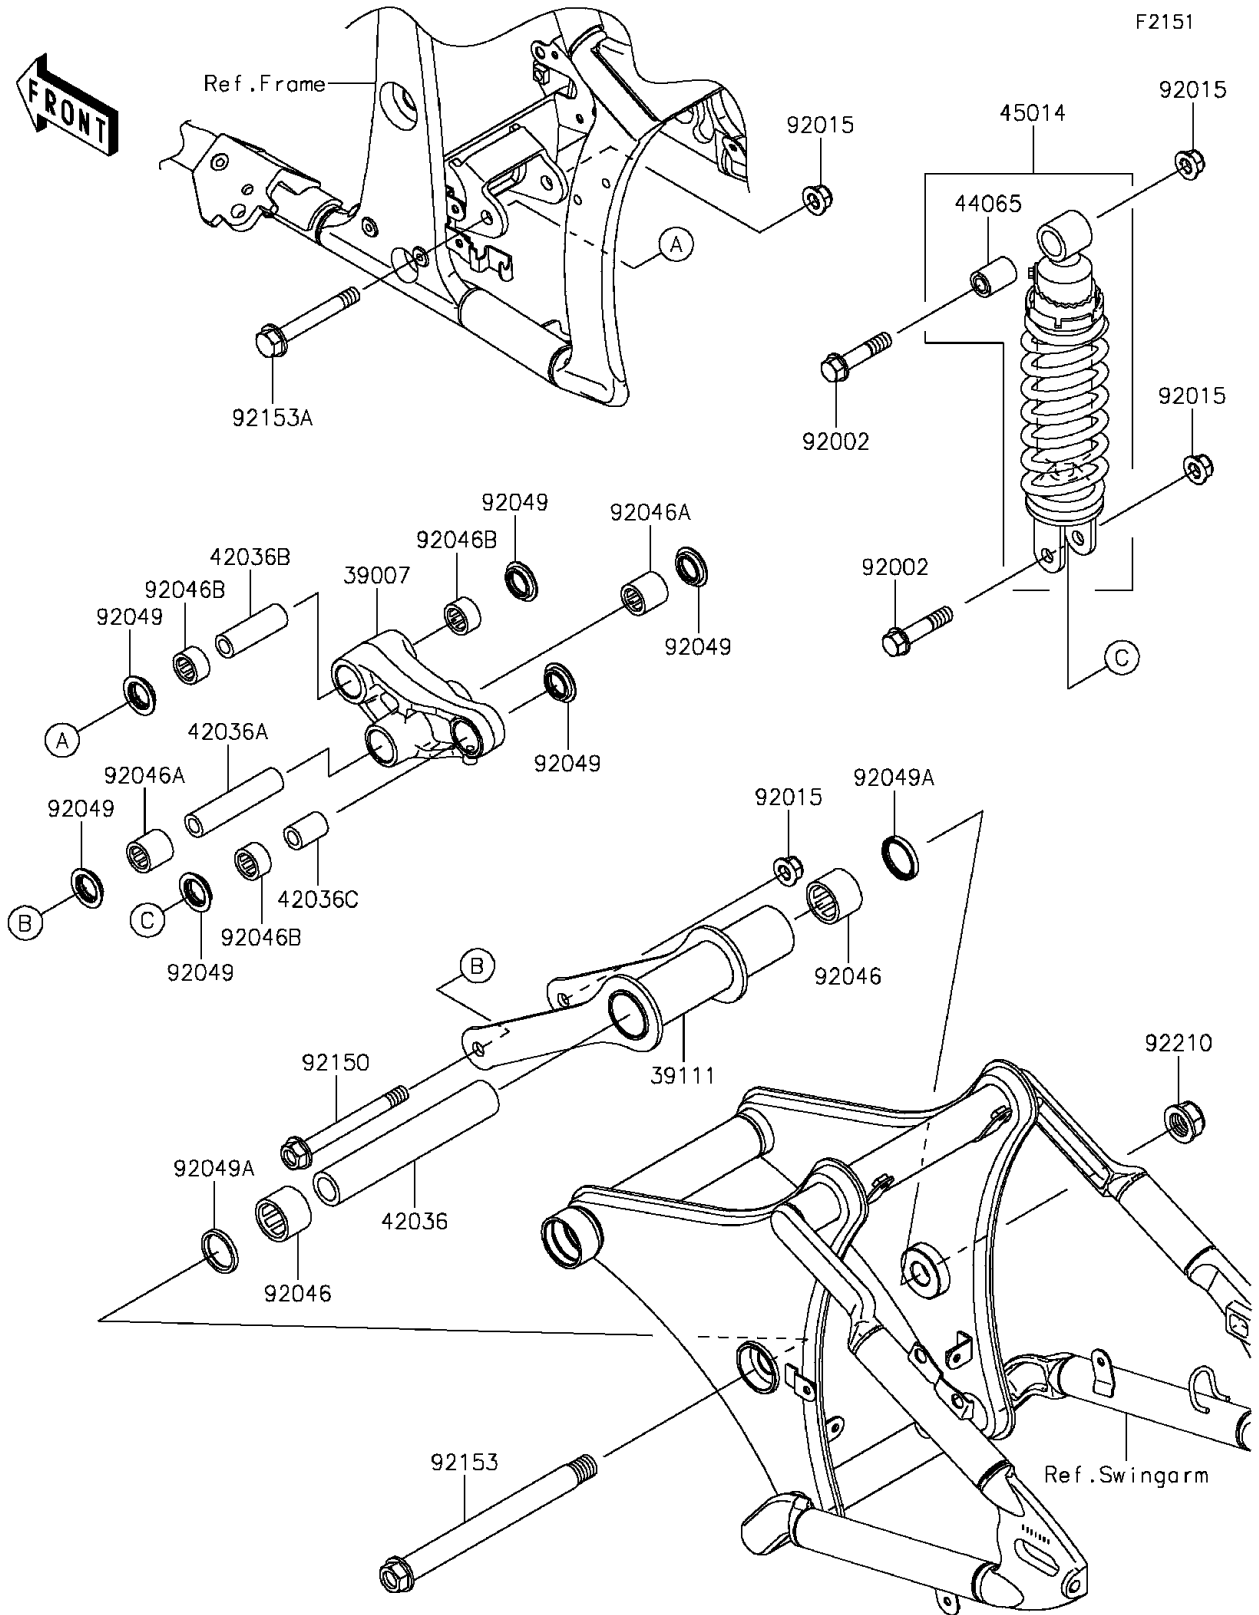

2015 VULCAN® 900 CLASSIC PARTS DIAGRAM

Suspension/Shock Absorber

2015 VULCAN® 900 CLASSIC PARTS LIST

Suspension/Shock Absorber

ITEM NAME	PART NUMBER	QUANTITY
-----------	-------------	----------