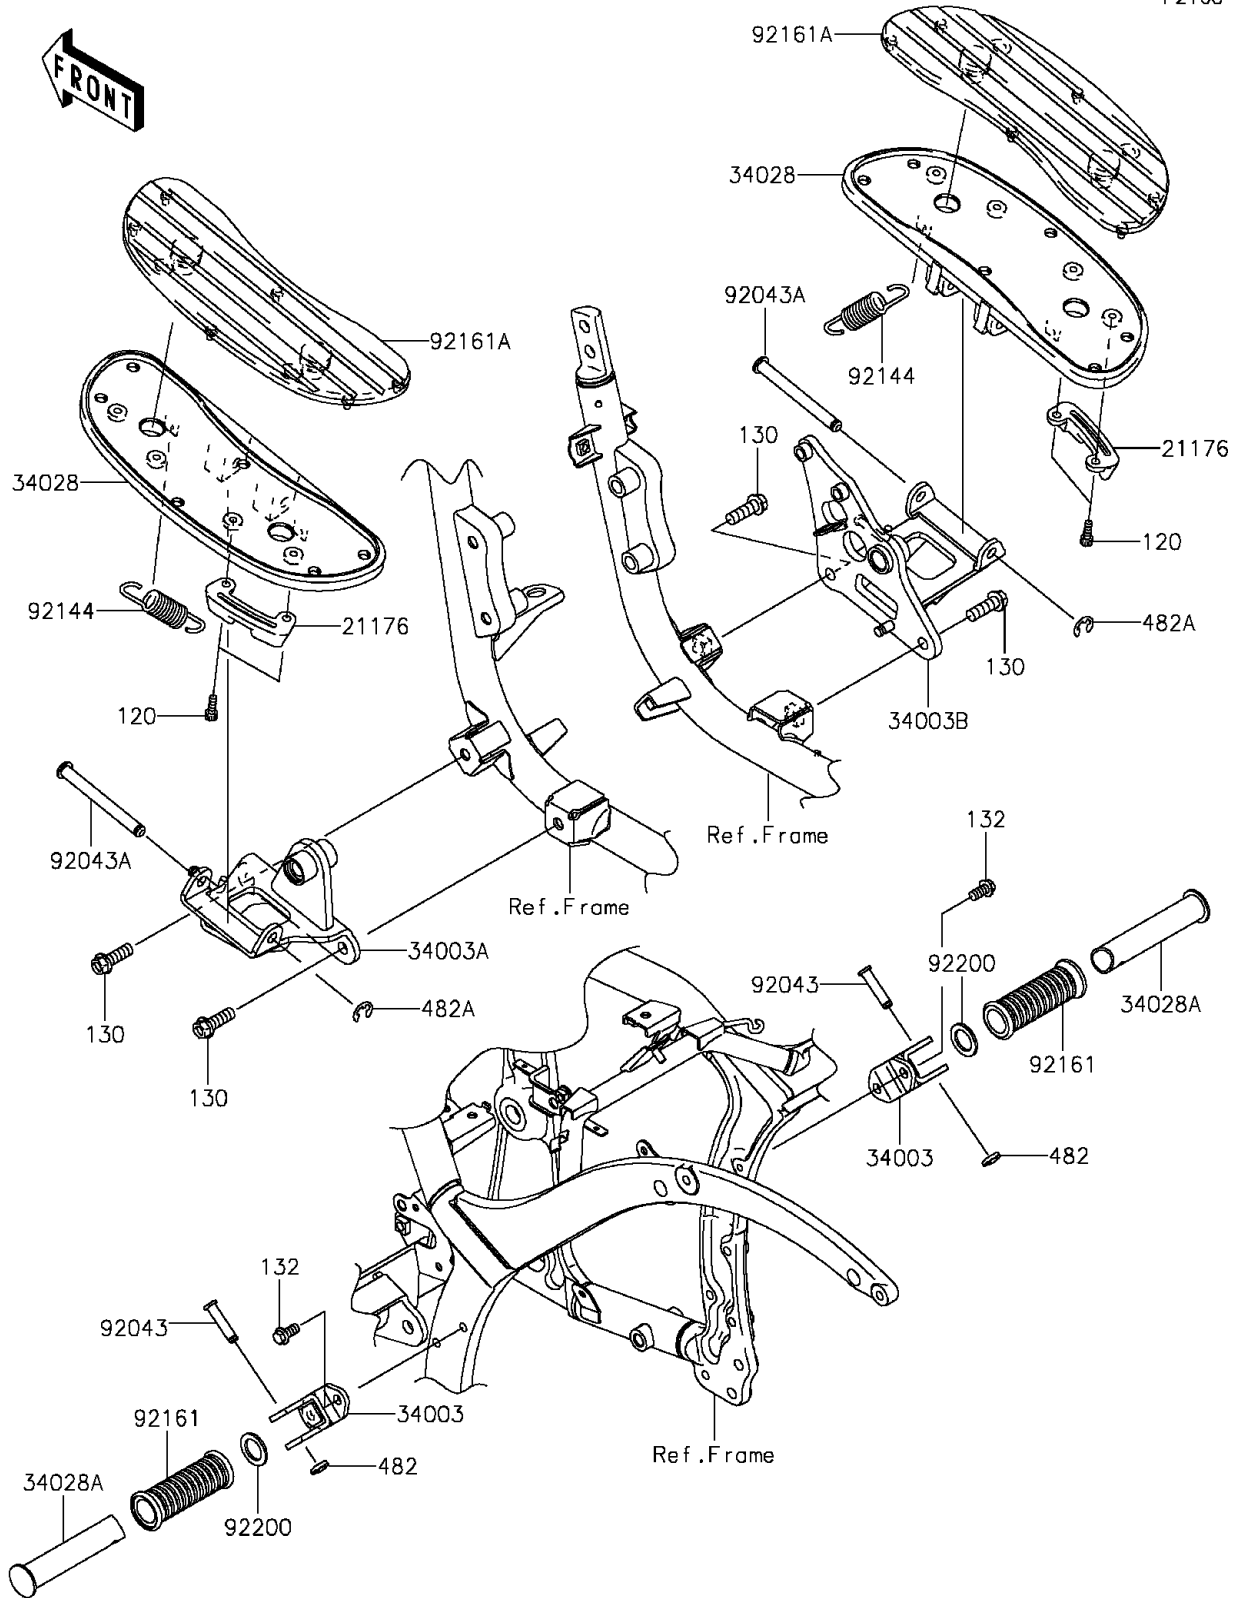

2015 VULCAN® 900 CLASSIC PARTS DIAGRAM

Footrests

F2160

2015 VULCAN® 900 CLASSIC PARTS LIST

Footrests

ITEM NAME	PART NUMBER	QUANTITY
-----------	-------------	----------