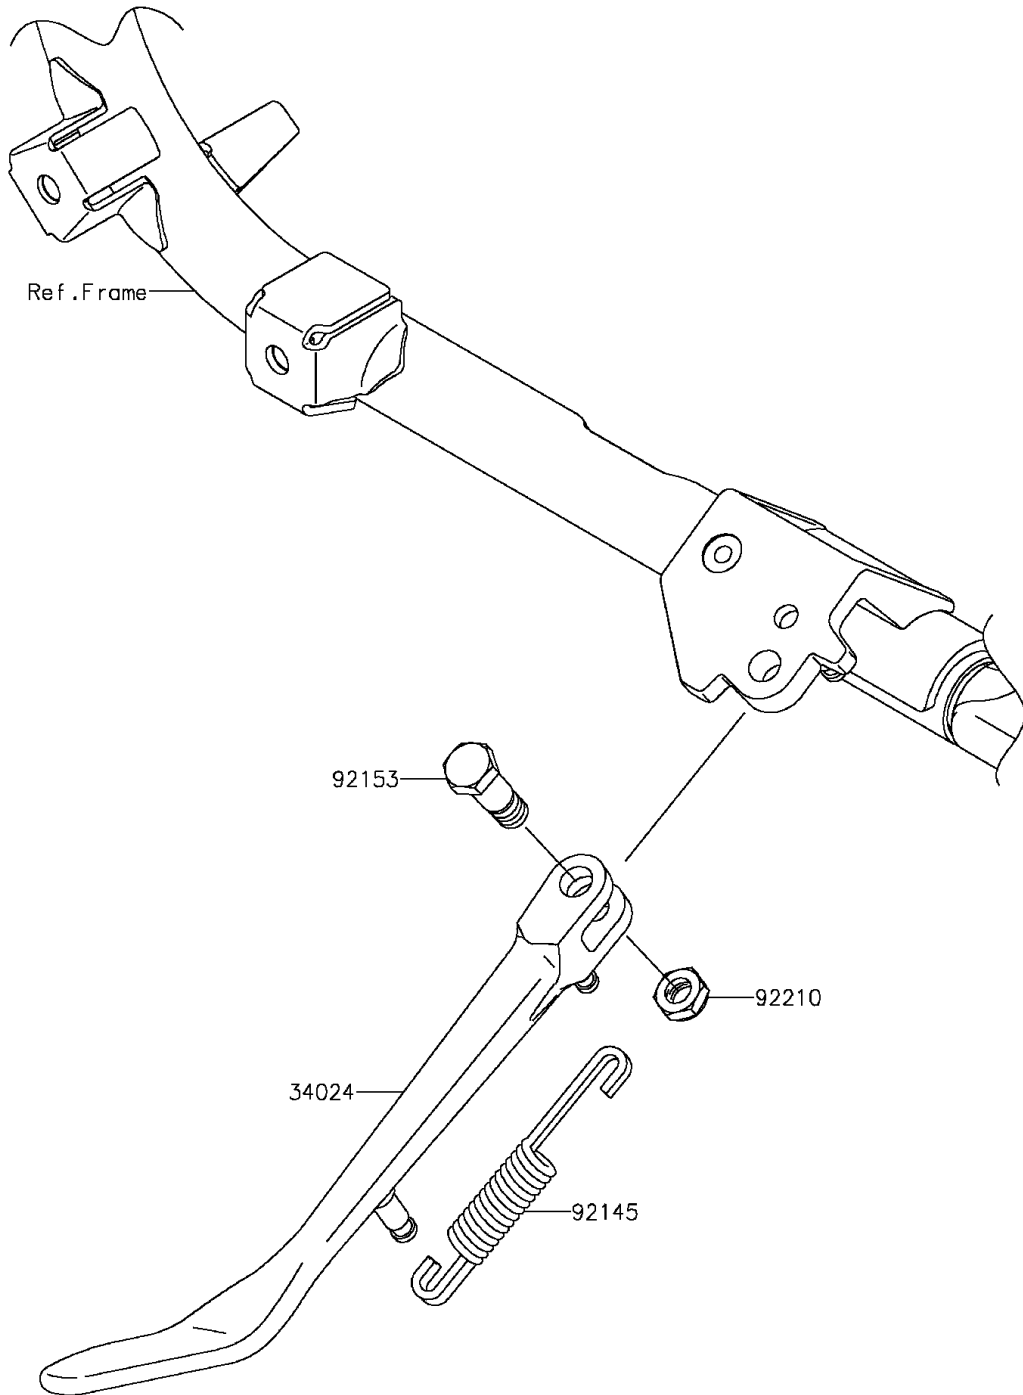

2014 Vulcan 900 Classic PARTS DIAGRAM

Stand(s)

F2190

2014 Vulcan 900 Classic PARTS LIST

Stand(s)

ITEM NAME	PART NUMBER	QUANTITY
STAND-SIDE (Ref # 34024)	34024-0083	1
SPRING,SIDE STAND (Ref # 92145)	92145-0687	1
BOLT,SIDE STAND,10MM (Ref # 92153)	92153-1416	1
NUT,LOCK,10MM (Ref # 92210)	92210-0784	1