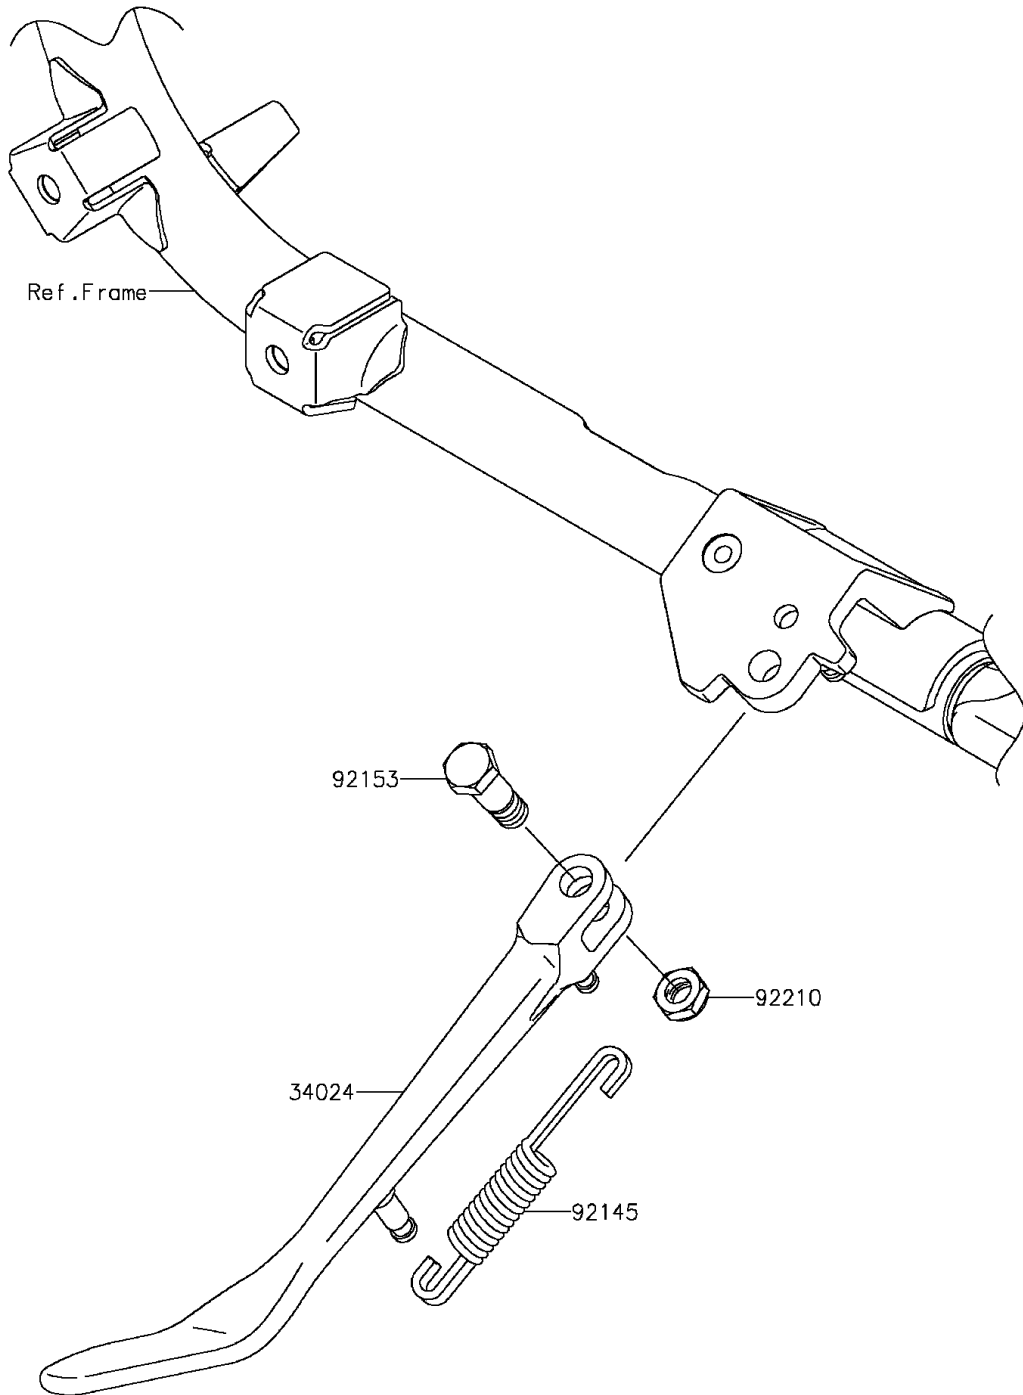

# 2014 Vulcan 900 Classic PARTS DIAGRAM

Stand(s)

F2190

## 2014 Vulcan 900 Classic PARTS LIST

Stand(s)

ITEM NAME	PART NUMBER	QUANTITY
STAND-SIDE (Ref # 34024)	34024-0083	1
SPRING,SIDE STAND (Ref # 92145)	92145-0687	1
BOLT,SIDE STAND,10MM (Ref # 92153)	92153-1416	1
NUT,LOCK,10MM (Ref # 92210)	92210-0784	1