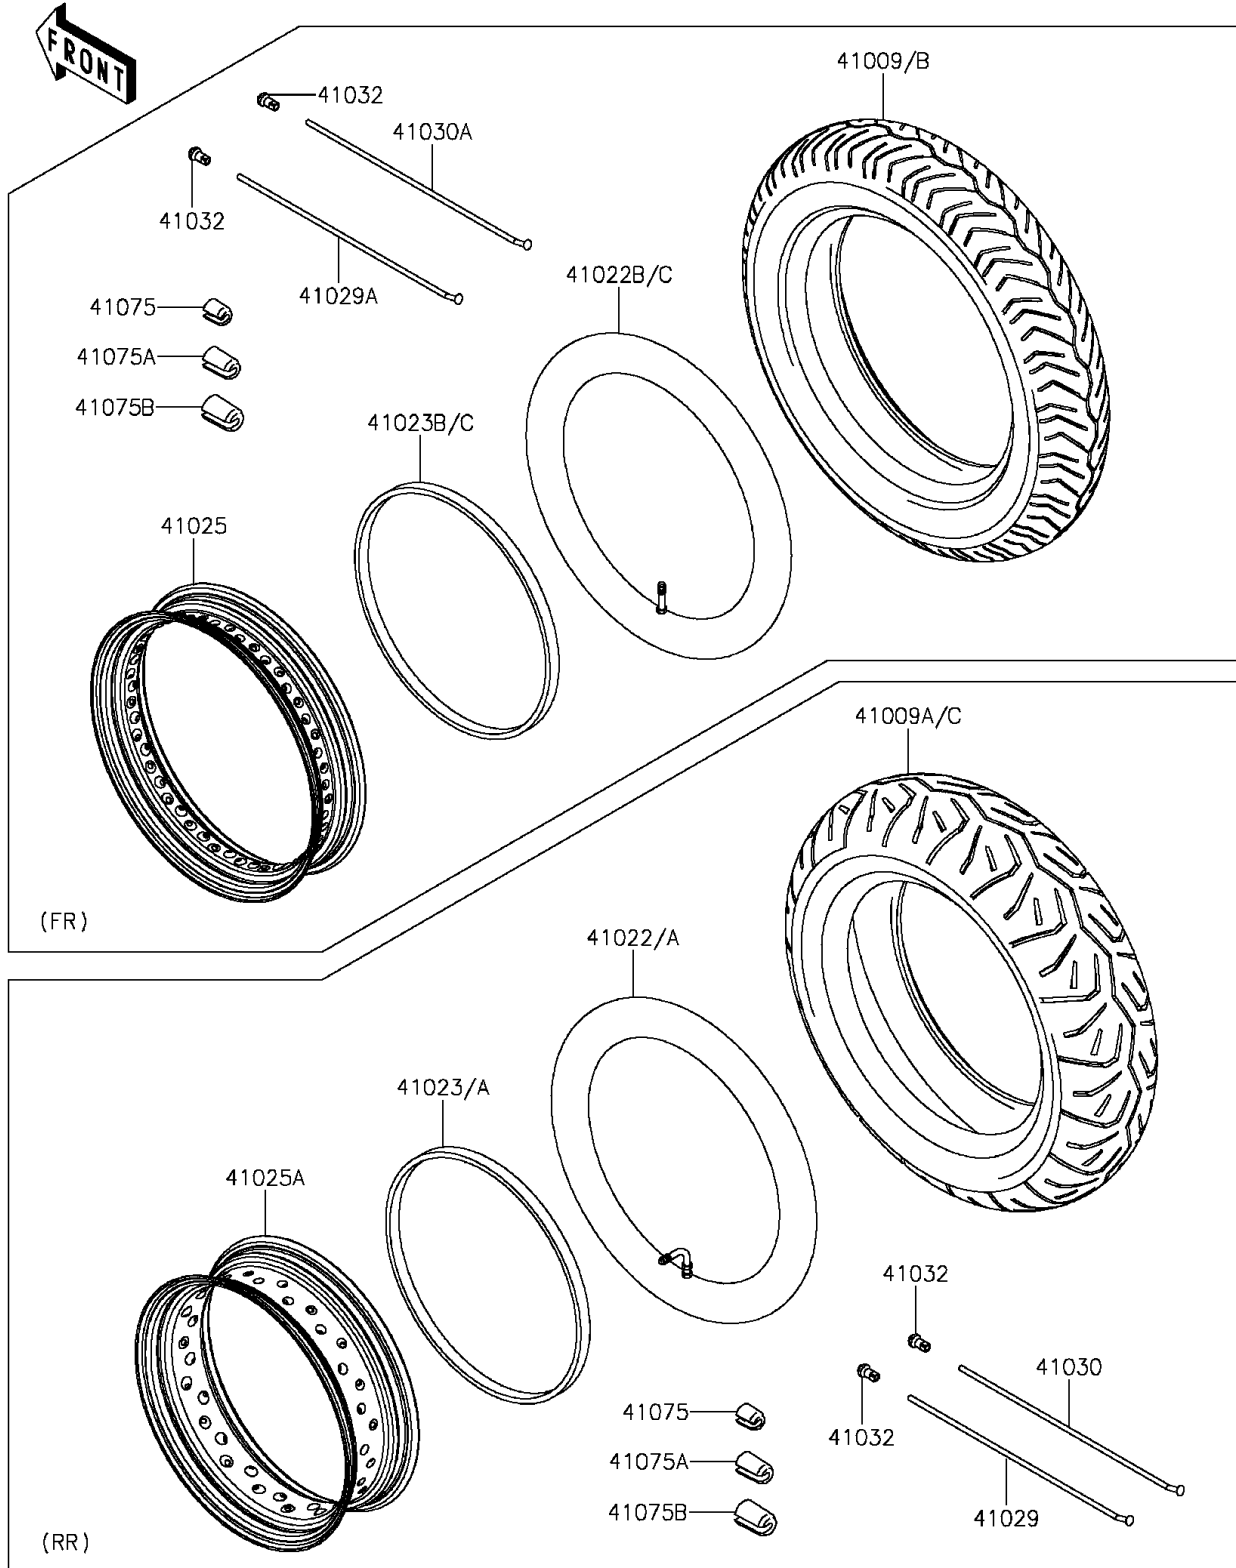

2014 Vulcan 900 Classic PARTS DIAGRAM

Tires

F2210

2014 Vulcan 900 Classic PARTS LIST

Tires

ITEM NAME	PART NUMBER	QUANTITY
TIRE,FR,130/90-16 67H,D404F(D) (Ref # 41009)	41009-0103	1
TIRE,RR,180/70-15 76H,D404(D) (Ref # 41009A)	41009-0104	1
TUBE-TIRE,RR,180/70-15(D) (Ref # 41022)	41022-0024	1
TUBE-TIRE,FR,130/90-16(D) (Ref # 41022C)	41022-1192	1
BAND-RIM,RR,180/70-15(D) (Ref # 41023)	41023-0008	1
BAND-RIM,FR,140/90-16(D) (Ref # 41023C)	41023-1102	1
RIM,FR,3.00X16 (Ref # 41025)	41025-0046	1
RIM,RR,4.50X15 (Ref # 41025A)	41025-0062	1
SPOKE-INNER,RR,92.5MMX109.5D (Ref # 41029)	41029-0022	18
SPOKE-INNER,FR,154.5MMX117D (Ref # 41029A)	41029-0026	24
SPOKE-OUTER,RR,91.5MMX109D (Ref # 41030)	41030-0008	18
SPOKE-OUTER,FR,151.5MMX116D (Ref # 41030A)	41030-0012	24
NIPPLE-SPOKE (Ref # 41032)	41032-0005	84
BALANCER-WHEEL,10G (Ref # 41075)	41075-0011	AR
BALANCER-WHEEL,20G (Ref # 41075A)	41075-0012	AR
BALANCER-WHEEL,30G (Ref # 41075B)	41075-0013	AR