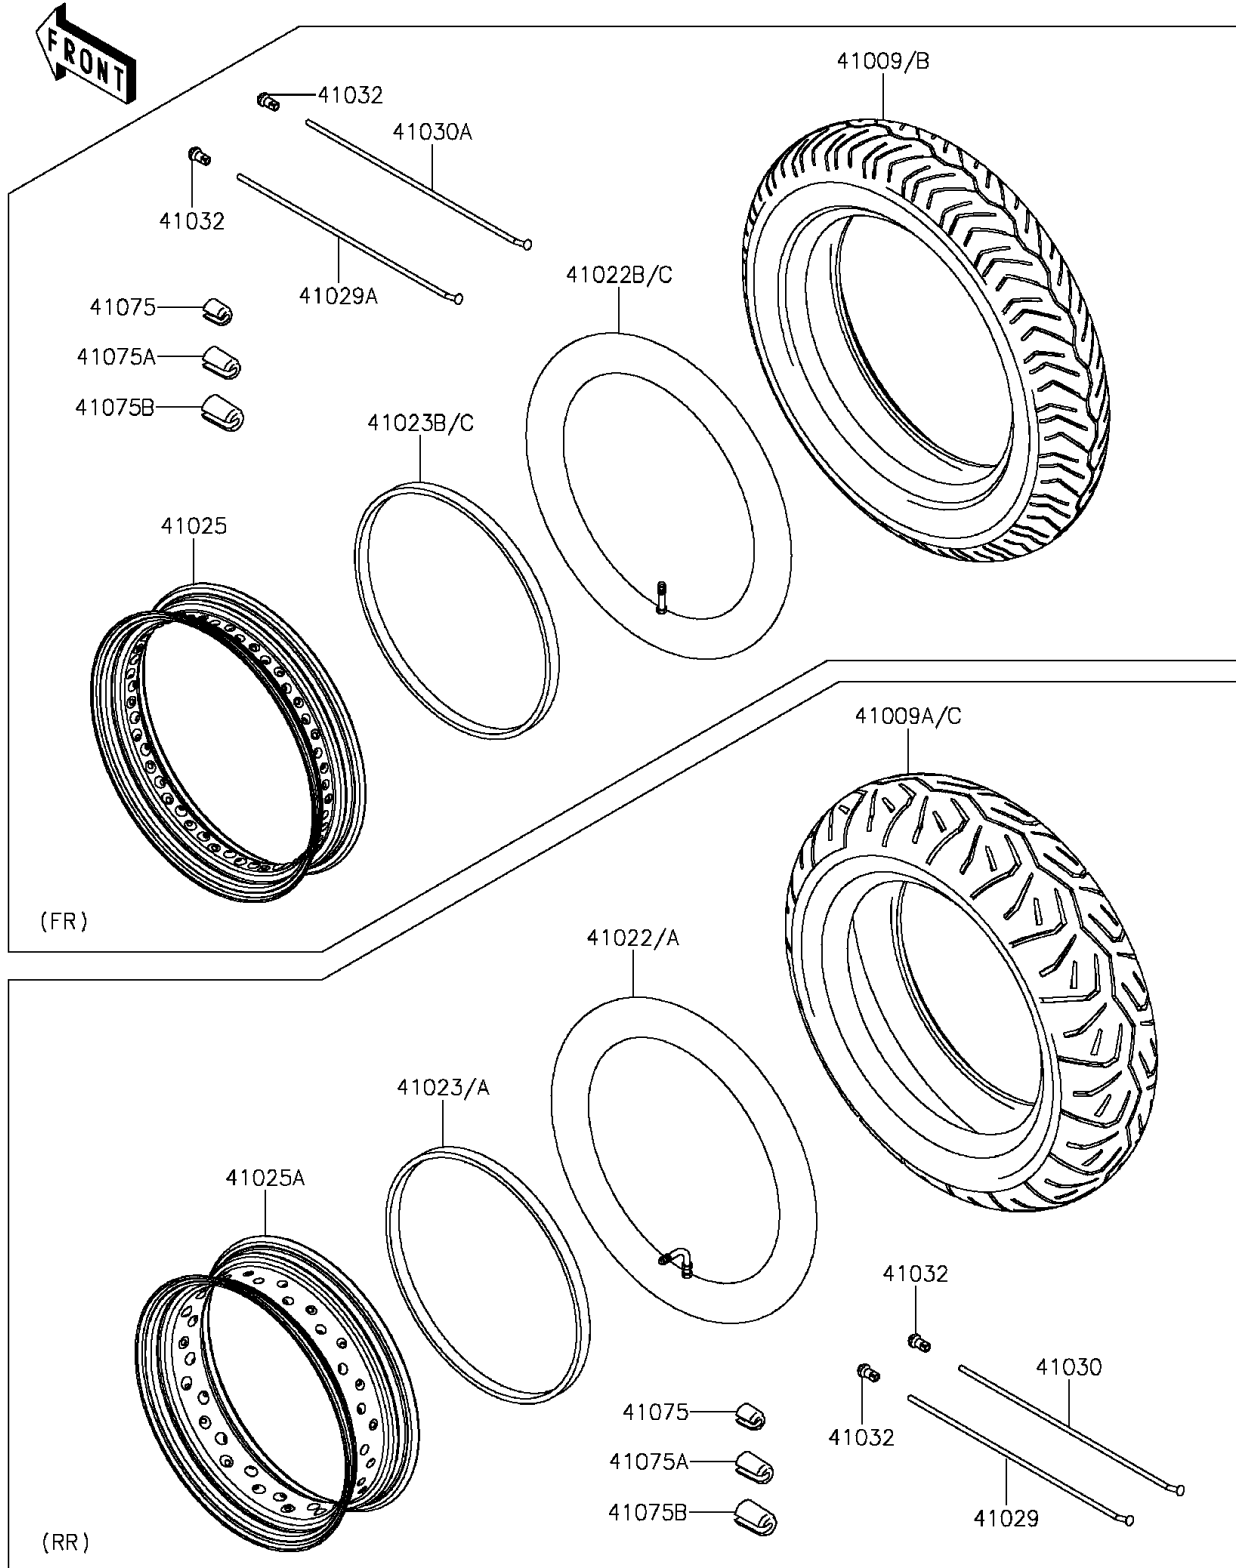

# 2014 Vulcan 900 Classic PARTS DIAGRAM

Tires

F2210

## 2014 Vulcan 900 Classic PARTS LIST

### Tires

ITEM NAME	PART NUMBER	QUANTITY
TIRE,FR,130/90-16 67H,D404F(D) (Ref # 41009)	41009-0103	1
TIRE,RR,180/70-15 76H,D404(D) (Ref # 41009A)	41009-0104	1
TUBE-TIRE,RR,180/70-15(D) (Ref # 41022)	41022-0024	1
TUBE-TIRE,FR,130/90-16(D) (Ref # 41022C)	41022-1192	1
BAND-RIM,RR,180/70-15(D) (Ref # 41023)	41023-0008	1
BAND-RIM,FR,140/90-16(D) (Ref # 41023C)	41023-1102	1
RIM,FR,3.00X16 (Ref # 41025)	41025-0046	1
RIM,RR,4.50X15 (Ref # 41025A)	41025-0062	1
SPOKE-INNER,RR,92.5MMX109.5D (Ref # 41029)	41029-0022	18
SPOKE-INNER,FR,154.5MMX117D (Ref # 41029A)	41029-0026	24
SPOKE-OUTER,RR,91.5MMX109D (Ref # 41030)	41030-0008	18
SPOKE-OUTER,FR,151.5MMX116D (Ref # 41030A)	41030-0012	24
NIPPLE-SPOKE (Ref # 41032)	41032-0005	84
BALANCER-WHEEL,10G (Ref # 41075)	41075-0011	AR
BALANCER-WHEEL,20G (Ref # 41075A)	41075-0012	AR
BALANCER-WHEEL,30G (Ref # 41075B)	41075-0013	AR