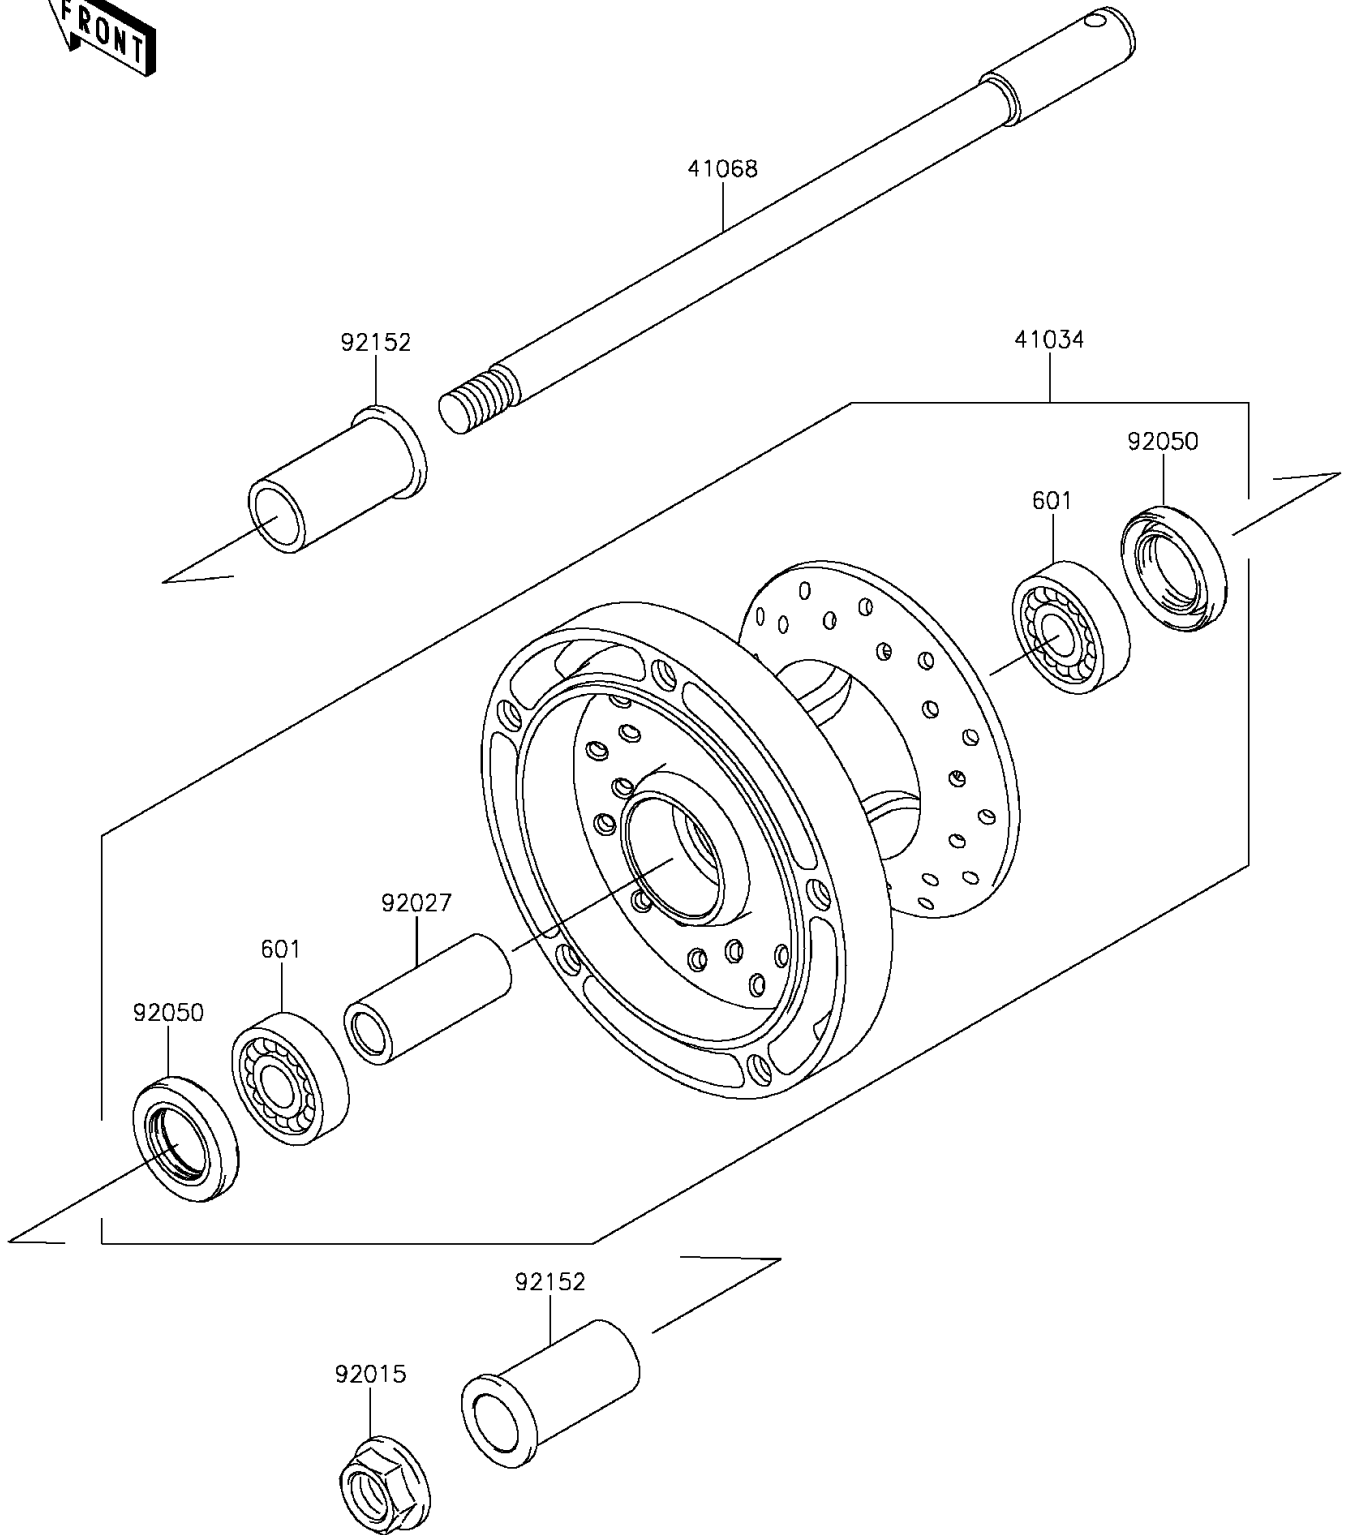

2014 Vulcan 900 Classic PARTS DIAGRAM

Front Wheel

F2230

2014 Vulcan 900 Classic PARTS LIST

Front Wheel

ITEM NAME	PART NUMBER	QUANTITY
BEARING-BALL,#6004UG (Ref # 601)	601B6004UG	2
DRUM-ASSY,FRONT BRAKE (Ref # 41034)	41034-0029	1
AXLE,FR (Ref # 41068)	41068-0058	1
NUT,FLANGED,18MM (Ref # 92015)	92015-1993	1
COLLAR,20.2X28X70 (Ref # 92027)	92027-1752	1
SEAL-OIL,26X42X8 (Ref # 92050)	92050-060	2
COLLAR,FR AXLE,L=53 (Ref # 92152)	92152-0349	2