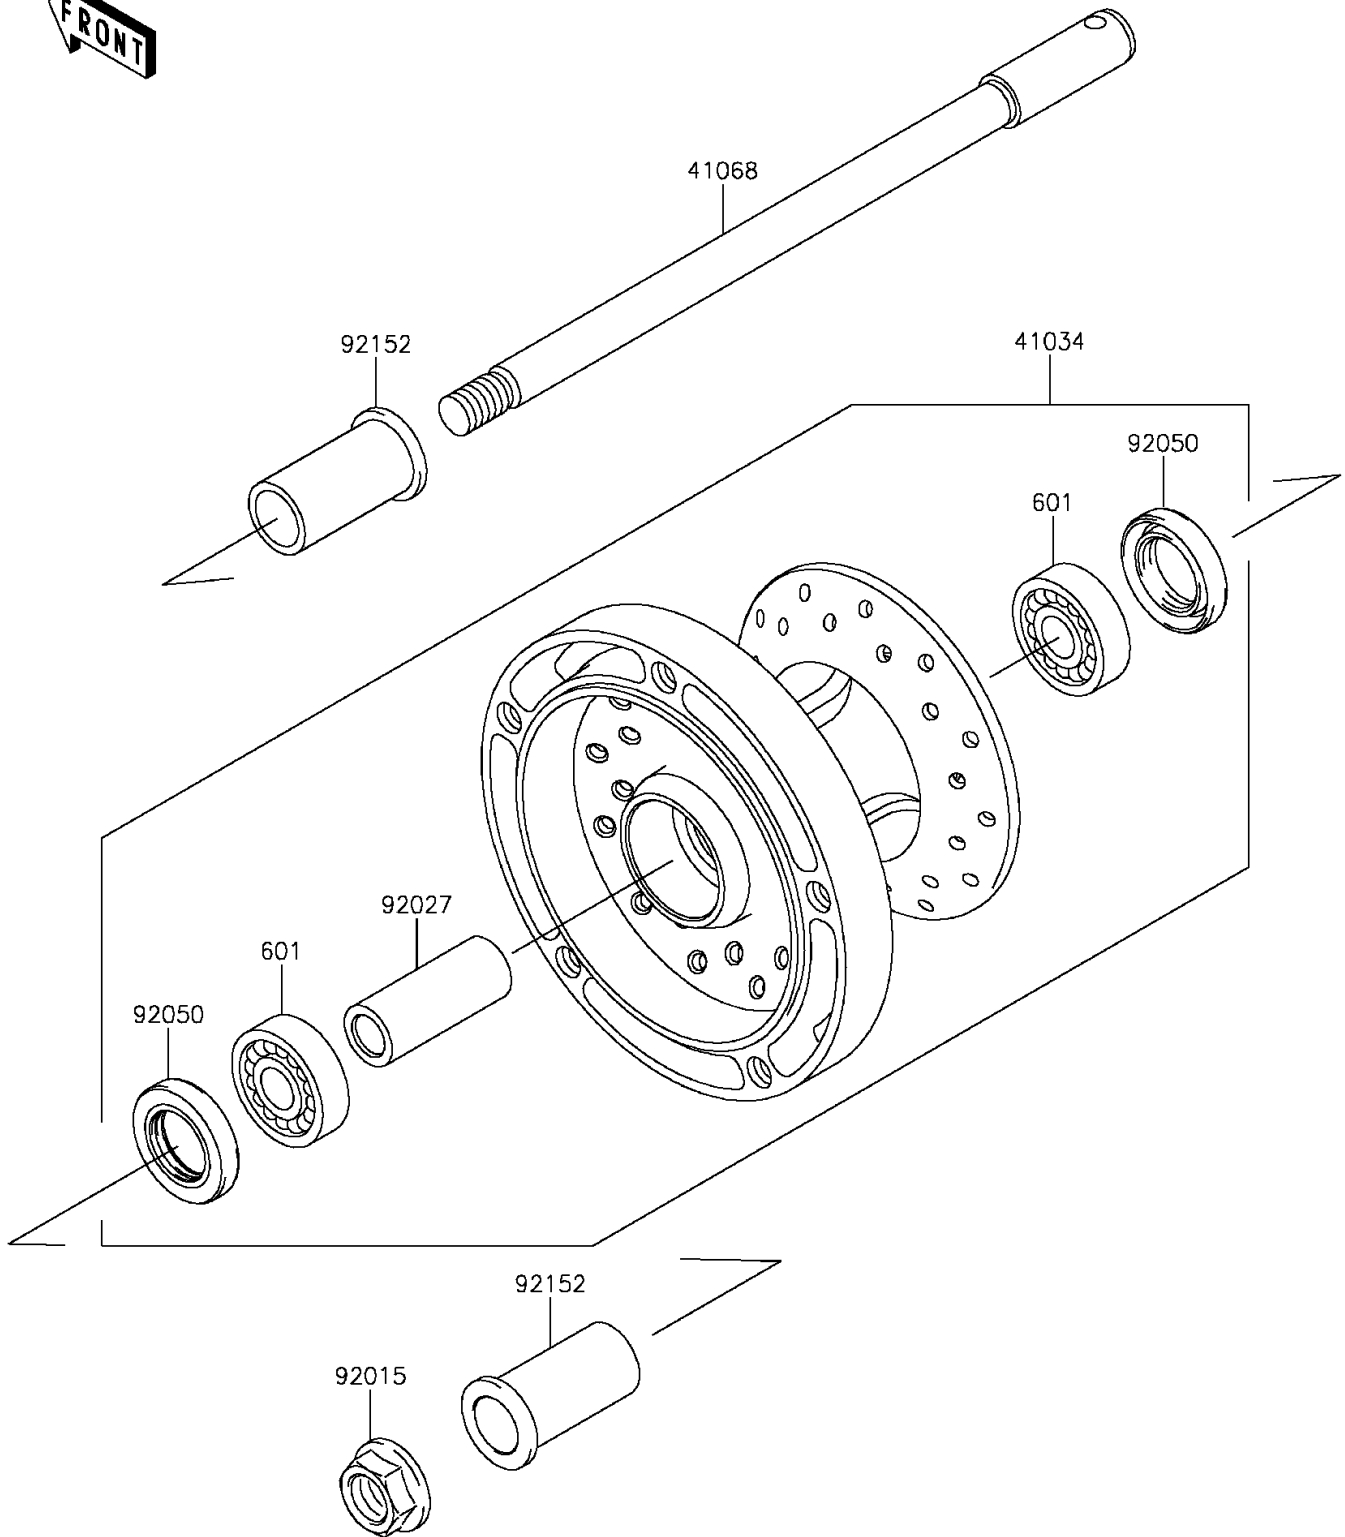

2014 Vulcan 900 Classic PARTS DIAGRAM

Front Wheel

F2230

2014 Vulcan 900 Classic PARTS LIST

Front Wheel

ITEM NAME	PART NUMBER	QUANTITY
BEARING-BALL,#6004UG (Ref # 601)	601B6004UG	2
DRUM-ASSY,FRONT BRAKE (Ref # 41034)	41034-0029	1
AXLE,FR (Ref # 41068)	41068-0058	1
NUT,FLANGED,18MM (Ref # 92015)	92015-1993	1
COLLAR,20.2X28X70 (Ref # 92027)	92027-1752	1
SEAL-OIL,26X42X8 (Ref # 92050)	92050-060	2
COLLAR,FR AXLE,L=53 (Ref # 92152)	92152-0349	2