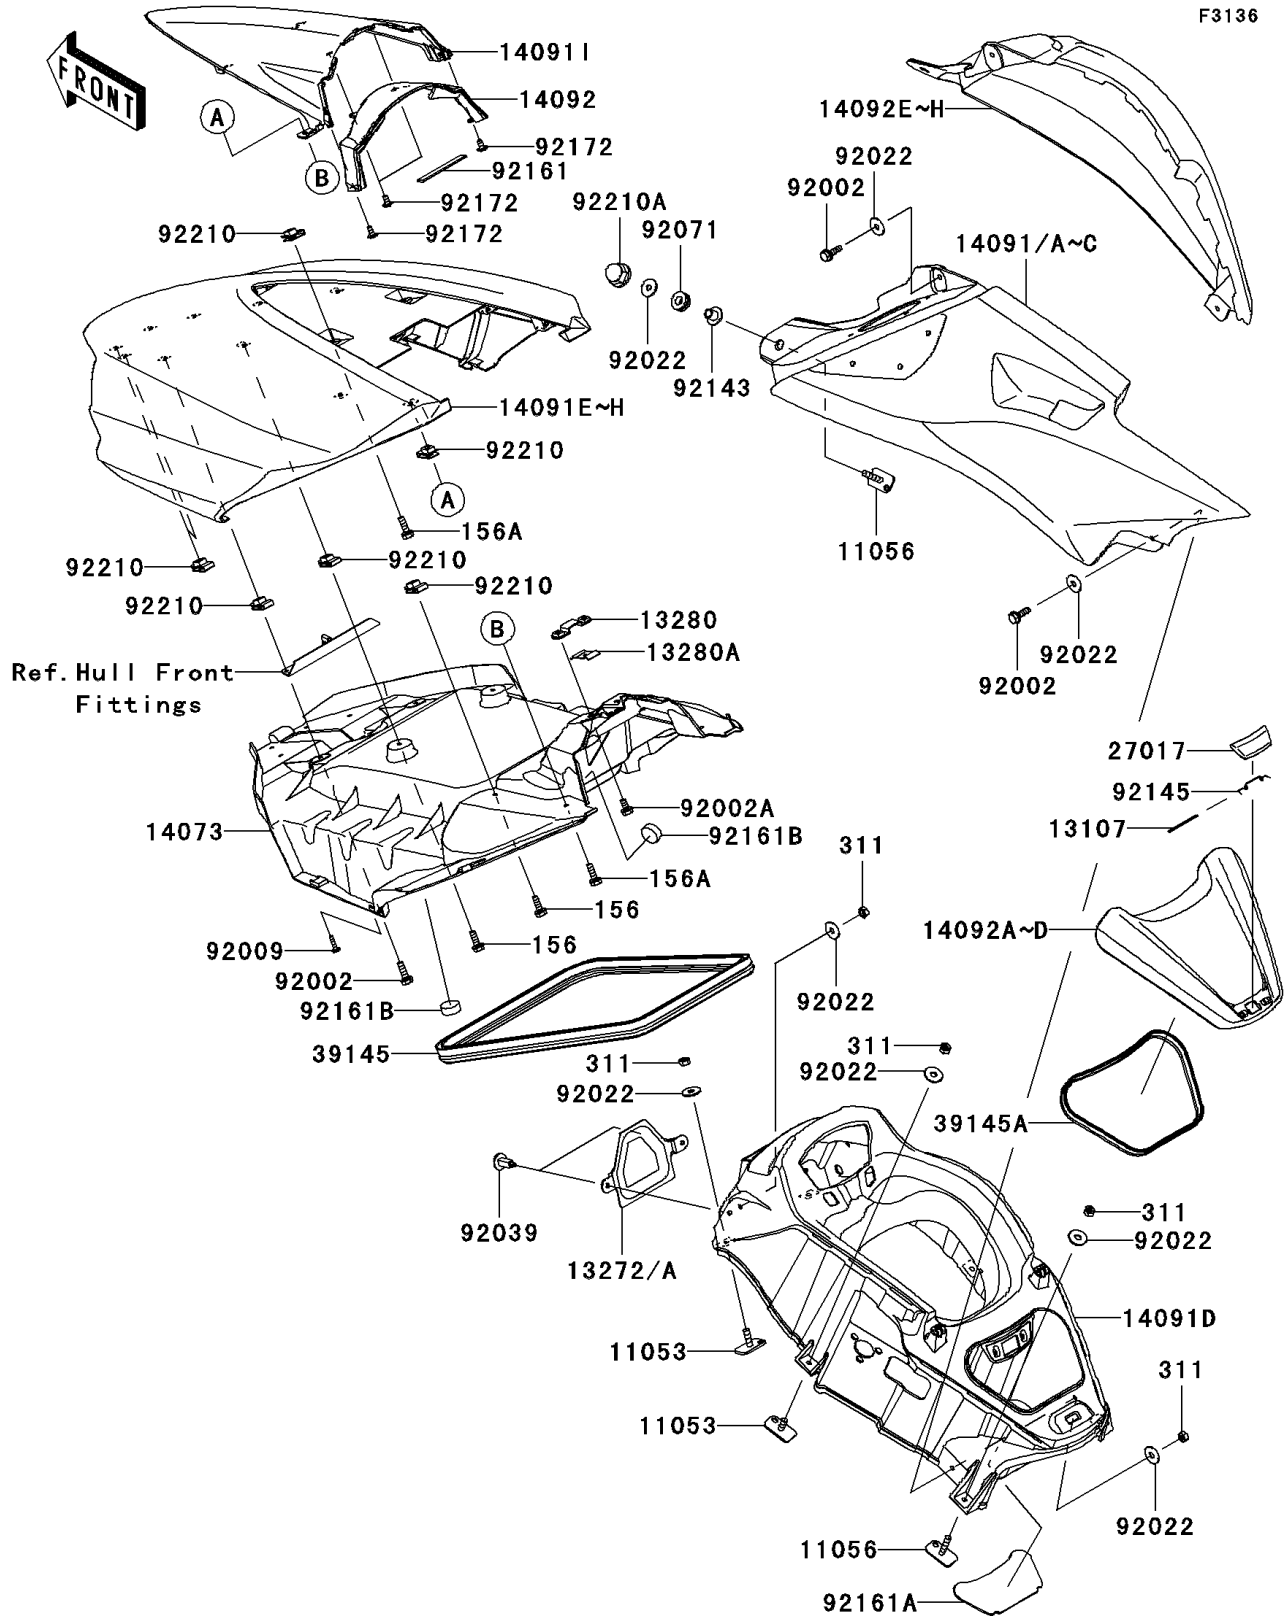

2012 JET SKI® Ultra® 300X PARTS DIAGRAM

Hull Middle Fittings

2012 JET SKI® Ultra® 300X PARTS LIST

Hull Middle Fittings

ITEM NAME	PART NUMBER	QUANTITY
BRACKET (Ref # 11053)	11053-3776	4
BRACKET (Ref # 11056)	11056-3724	4
SHAFT (Ref # 13107)	13107-3790	1
PLATE,INTAKE COVER (Ref # 13272)	13272-1221	1
HOLDER,ROD (Ref # 13280)	13280-3749	1
HOLDER,ROD (Ref # 13280A)	13280-3751	1
DUCT,HATCH,INNER (Ref # 14073)	14073-3837	1
COVER,SIDE,LH,M.S.BLUE (Ref # 14091A)	14091-3780-31Z	1
COVER,CENTER,F.BLACK (Ref # 14091D)	14091-3823-6Z	1
COVER,FR HATCH,M.S.BLUE (Ref # 14091F)	14091-3824-31Z	1
COVER,METER (Ref # 14091I)	14091-3825	1
COVER,METER,RR,EBONY (Ref # 14092)	14092-0776-H8	1
COVER,CENTER STORAGE,M.S.BLUE (Ref # 14092B)	14092-3701-31Z	1
COVER,SIDE,RH,M.S.BLUE (Ref # 14092F)	14092-3708-31Z	1
LOCK,CENTER STORAGE (Ref # 27017)	27017-3726	1
TRIM-SEAL (Ref # 39145)	39145-3793	1
TRIM-SEAL,L=720 (Ref # 39145A)	39145-3802	1
BOLT,6X20 (Ref # 92002)	92002-3755	6
BOLT,6X12 (Ref # 92002A)	92002-3763	2
SCREW,TAPPING,4X16 (Ref # 92009)	92009-3849	2
WASHER,6.5X20X1.5 (Ref # 92022)	92022-3710	16
RIVET (Ref # 92039)	92039-3788	2
GROMMET (Ref # 92071)	92071-3716	2
COLLAR (Ref # 92143)	92143-3750	2
SPRING (Ref # 92145)	92145-3729	1
DAMPER,16X100X3.18 (Ref # 92161)	92161-0968	1
DAMPER,CENTER STORAGE (Ref # 92161A)	92161-3773	1
BOLT-WP,6X18 (Ref # 156)	156R0618	4
BOLT-WP,6X20 (Ref # 156A)	156R0620	4

2012 JET SKI® Ultra® 300X PARTS LIST

Hull Middle Fittings

ITEM NAME	PART NUMBER	QUANTITY
NUT-HEX,6MM (Ref # 311)	311R0600	10
DAMPER (Ref # 92161B)	92161-3790	4
SCREW,5X12 (Ref # 92172)	92172-3714	4
NUT,6MM (Ref # 92210)	92210-3768	14
NUT,CAP,6MM (Ref # 92210A)	92210-3785	2