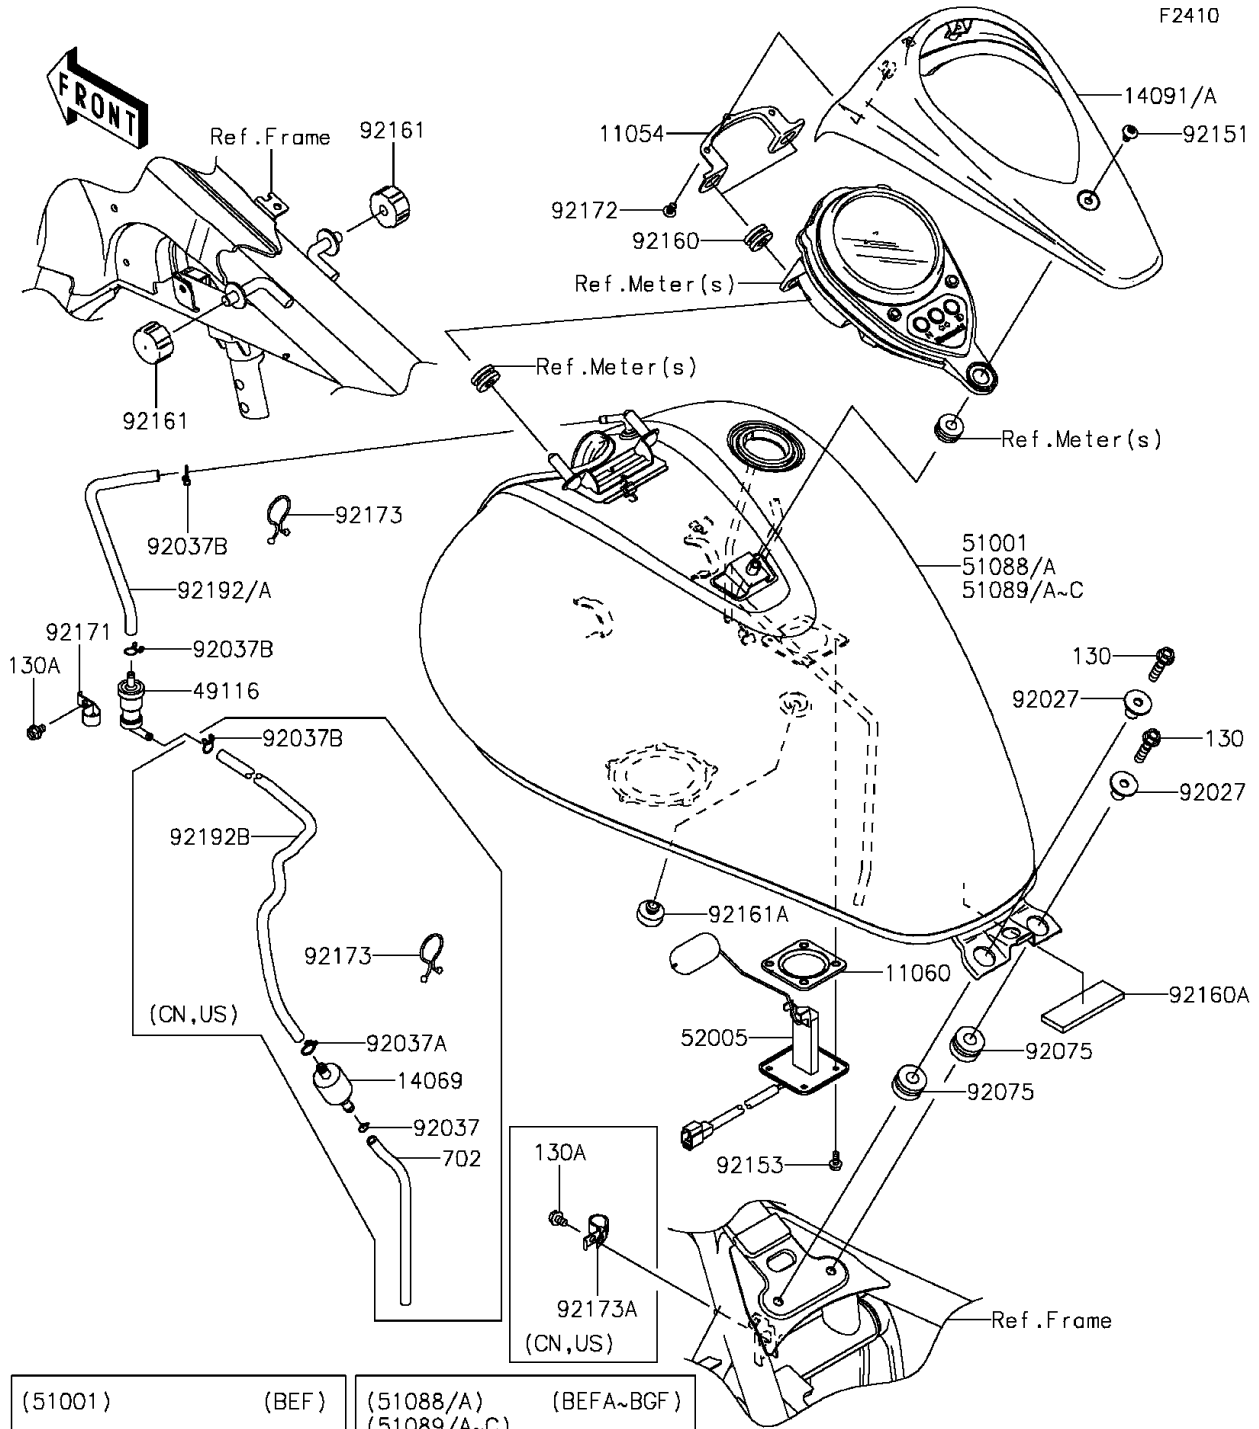

2014 Vulcan 900 Classic PARTS DIAGRAM

Fuel Tank

(51088/A)	Gray/Ebony
(51089/A)	White/Gray
(51089B/C)	Red/Gray

2014 Vulcan 900 Classic PARTS LIST

Fuel Tank

ITEM NAME	PART NUMBER	QUANTITY
BRACKET,METER,FR (Ref # 11054)	11054-0034	1
GASKET,FUEL GAUGE (Ref # 11060)	11060-1952	1
BREATHER,FUEL TANK (Ref # 14069)	14069-1004	1
COVER,METER (Ref # 14091)	14091-0516	1
VALVE-ASSY,CHECK (Ref # 49116)	49116-0014	1
TANK-COMP-FUEL,M.S.BLACK (Ref # 51001)	51001-0336-660	1
GAUGE,FUEL (Ref # 52005)	52005-0718	1
COLLAR,L=19.3 (Ref # 92027)	92027-1780	2
CLAMP,TUBE (Ref # 92037)	92037-010	1
CLAMP,HOSE (Ref # 92037A)	92037-1104	1
CLAMP,TUBE (Ref # 92037B)	92037-147	3
DAMPER (Ref # 92075)	92075-1736	2
BOLT,SOCKET,6X12 (Ref # 92151)	92151-1940	1
BOLT,FLANGED,5X12 (Ref # 92153)	92153-1421	4
DAMPER (Ref # 92160)	92160-1162	2
DAMPER (Ref # 92160A)	92160-1323	1
DAMPER,FUEL TANK (Ref # 92161)	92161-0293	2
DAMPER,SEAT (Ref # 92161A)	92161-1065	1
BOLT-FLANGED,8X30 (Ref # 130)	130BA0830	2
BOLT-FLANGED,6X10 (Ref # 130A)	130BB0610	2
TUBE-RUBBER,6X200 (Ref # 702)	702A06200	1
CLAMP (Ref # 92171)	92171-0595	1
SCREW,TAPPING,5X14 (Ref # 92172)	92172-0006	2
CLAMP (Ref # 92173)	92173-0848	2
CLAMP (Ref # 92173A)	92173-0925	1
TUBE,BREATHER,L=220 (Ref # 92192)	92192-1107	1
TUBE,5X10X500/350 (Ref # 92192B)	92192-1129	1