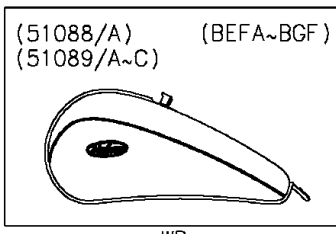

2014 Vulcan 900 Classic PARTS DIAGRAM

Fuel Tank

(51088/A)	Gray/Ebony
(51089/A)	White/Gray
(51089B/C)	Red/Gray

2014 Vulcan 900 Classic PARTS LIST

Fuel Tank

ITEM NAME	PART NUMBER	QUANTITY
BRACKET,METER,FR (Ref # 11054)	11054-0034	1
GASKET,FUEL GAUGE (Ref # 11060)	11060-1952	1
BREATHER,FUEL TANK (Ref # 14069)	14069-1004	1
COVER,METER (Ref # 14091)	14091-0516	1
VALVE-ASSY,CHECK (Ref # 49116)	49116-0014	1
TANK-COMP-FUEL,M.S.BLACK (Ref # 51001)	51001-0336-660	1
GAUGE,FUEL (Ref # 52005)	52005-0718	1
COLLAR,L=19.3 (Ref # 92027)	92027-1780	2
CLAMP,TUBE (Ref # 92037)	92037-010	1
CLAMP,HOSE (Ref # 92037A)	92037-1104	1
CLAMP,TUBE (Ref # 92037B)	92037-147	3
DAMPER (Ref # 92075)	92075-1736	2
BOLT,SOCKET,6X12 (Ref # 92151)	92151-1940	1
BOLT,FLANGED,5X12 (Ref # 92153)	92153-1421	4
DAMPER (Ref # 92160)	92160-1162	2
DAMPER (Ref # 92160A)	92160-1323	1
DAMPER,FUEL TANK (Ref # 92161)	92161-0293	2
DAMPER,SEAT (Ref # 92161A)	92161-1065	1
BOLT-FLANGED,8X30 (Ref # 130)	130BA0830	2
BOLT-FLANGED,6X10 (Ref # 130A)	130BB0610	2
TUBE-RUBBER,6X200 (Ref # 702)	702A06200	1
CLAMP (Ref # 92171)	92171-0595	1
SCREW,TAPPING,5X14 (Ref # 92172)	92172-0006	2
CLAMP (Ref # 92173)	92173-0848	2
CLAMP (Ref # 92173A)	92173-0925	1
TUBE,BREATHER,L=220 (Ref # 92192)	92192-1107	1
TUBE,5X10X500/350 (Ref # 92192B)	92192-1129	1