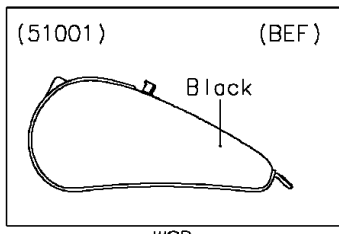

2014 Vulcan 900 Classic PARTS DIAGRAM

Fuel Tank

(51088/A)	Gray/Ebony
(51089/A)	White/Gray
(51089B/C)	Red/Gray

2014 Vulcan 900 Classic PARTS LIST

Fuel Tank

ITEM NAME	PART NUMBER	QUANTITY
BRACKET,METER,FR (Ref # 11054)	11054-0034	1
GASKET,FUEL GAUGE (Ref # 11060)	11060-1952	1
BREATHER,FUEL TANK (Ref # 14069)	14069-1004	1
COVER,METER (Ref # 14091)	14091-0516	1
VALVE-ASSY,CHECK (Ref # 49116)	49116-0014	1
TANK-COMP-FUEL,M.S.BLACK (Ref # 51001)	51001-0336-660	1
GAUGE,FUEL (Ref # 52005)	52005-0718	1
COLLAR,L=19.3 (Ref # 92027)	92027-1780	2
CLAMP,TUBE (Ref # 92037)	92037-010	1
CLAMP,HOSE (Ref # 92037A)	92037-1104	1
CLAMP,TUBE (Ref # 92037B)	92037-147	3
DAMPER (Ref # 92075)	92075-1736	2
BOLT,SOCKET,6X12 (Ref # 92151)	92151-1940	1
BOLT,FLANGED,5X12 (Ref # 92153)	92153-1421	4
DAMPER (Ref # 92160)	92160-1162	2
DAMPER (Ref # 92160A)	92160-1323	1
DAMPER,FUEL TANK (Ref # 92161)	92161-0293	2
DAMPER,SEAT (Ref # 92161A)	92161-1065	1
BOLT-FLANGED,8X30 (Ref # 130)	130BA0830	2
BOLT-FLANGED,6X10 (Ref # 130A)	130BB0610	2
TUBE-RUBBER,6X200 (Ref # 702)	702A06200	1
CLAMP (Ref # 92171)	92171-0595	1
SCREW,TAPPING,5X14 (Ref # 92172)	92172-0006	2
CLAMP (Ref # 92173)	92173-0848	2
CLAMP (Ref # 92173A)	92173-0925	1
TUBE,BREATHER,L=220 (Ref # 92192)	92192-1107	1
TUBE,5X10X500/350 (Ref # 92192B)	92192-1129	1