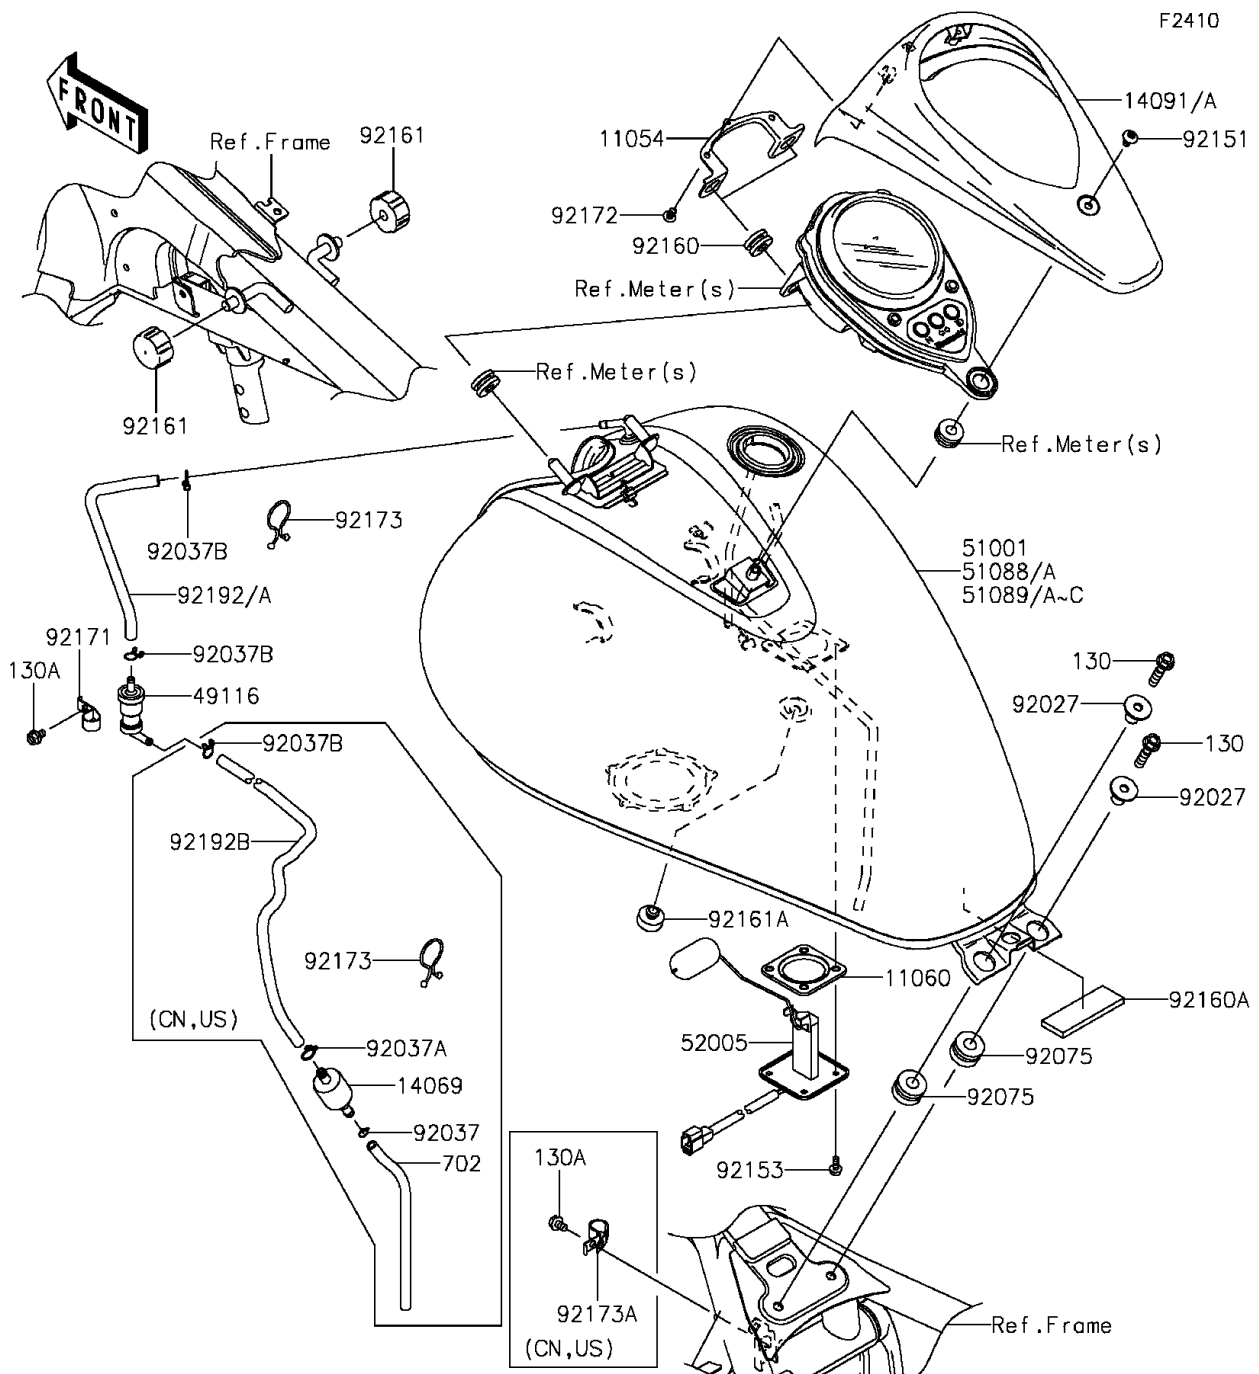

2015 VULCAN® 900 CLASSIC PARTS DIAGRAM

Fuel Tank

(51088/A)	Gray/Ebony
(51089/A)	White/Gray
(51089B/C)	Red/Gray

2015 VULCAN® 900 CLASSIC PARTS LIST

Fuel Tank

ITEM NAME	PART NUMBER	QUANTITY
-----------	-------------	----------