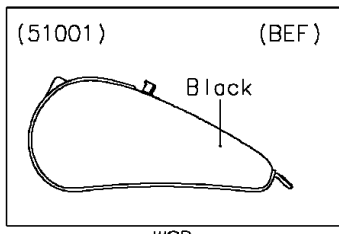

2015 VULCAN® 900 CLASSIC PARTS DIAGRAM

Fuel Tank

(51088/A)	Gray/Ebony
(51089/A)	White/Gray
(51089B/C)	Red/Gray

2015 VULCAN® 900 CLASSIC PARTS LIST

Fuel Tank

ITEM NAME	PART NUMBER	QUANTITY
-----------	-------------	----------