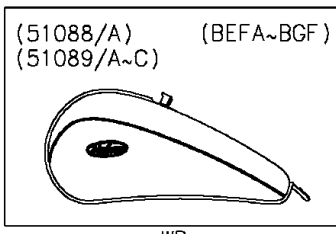

2015 VULCAN® 900 CLASSIC PARTS DIAGRAM

Fuel Tank

(51088/A)	Gray/Ebony
(51089/A)	White/Gray
(51089B/C)	Red/Gray

2015 VULCAN® 900 CLASSIC PARTS LIST

Fuel Tank

ITEM NAME	PART NUMBER	QUANTITY
-----------	-------------	----------