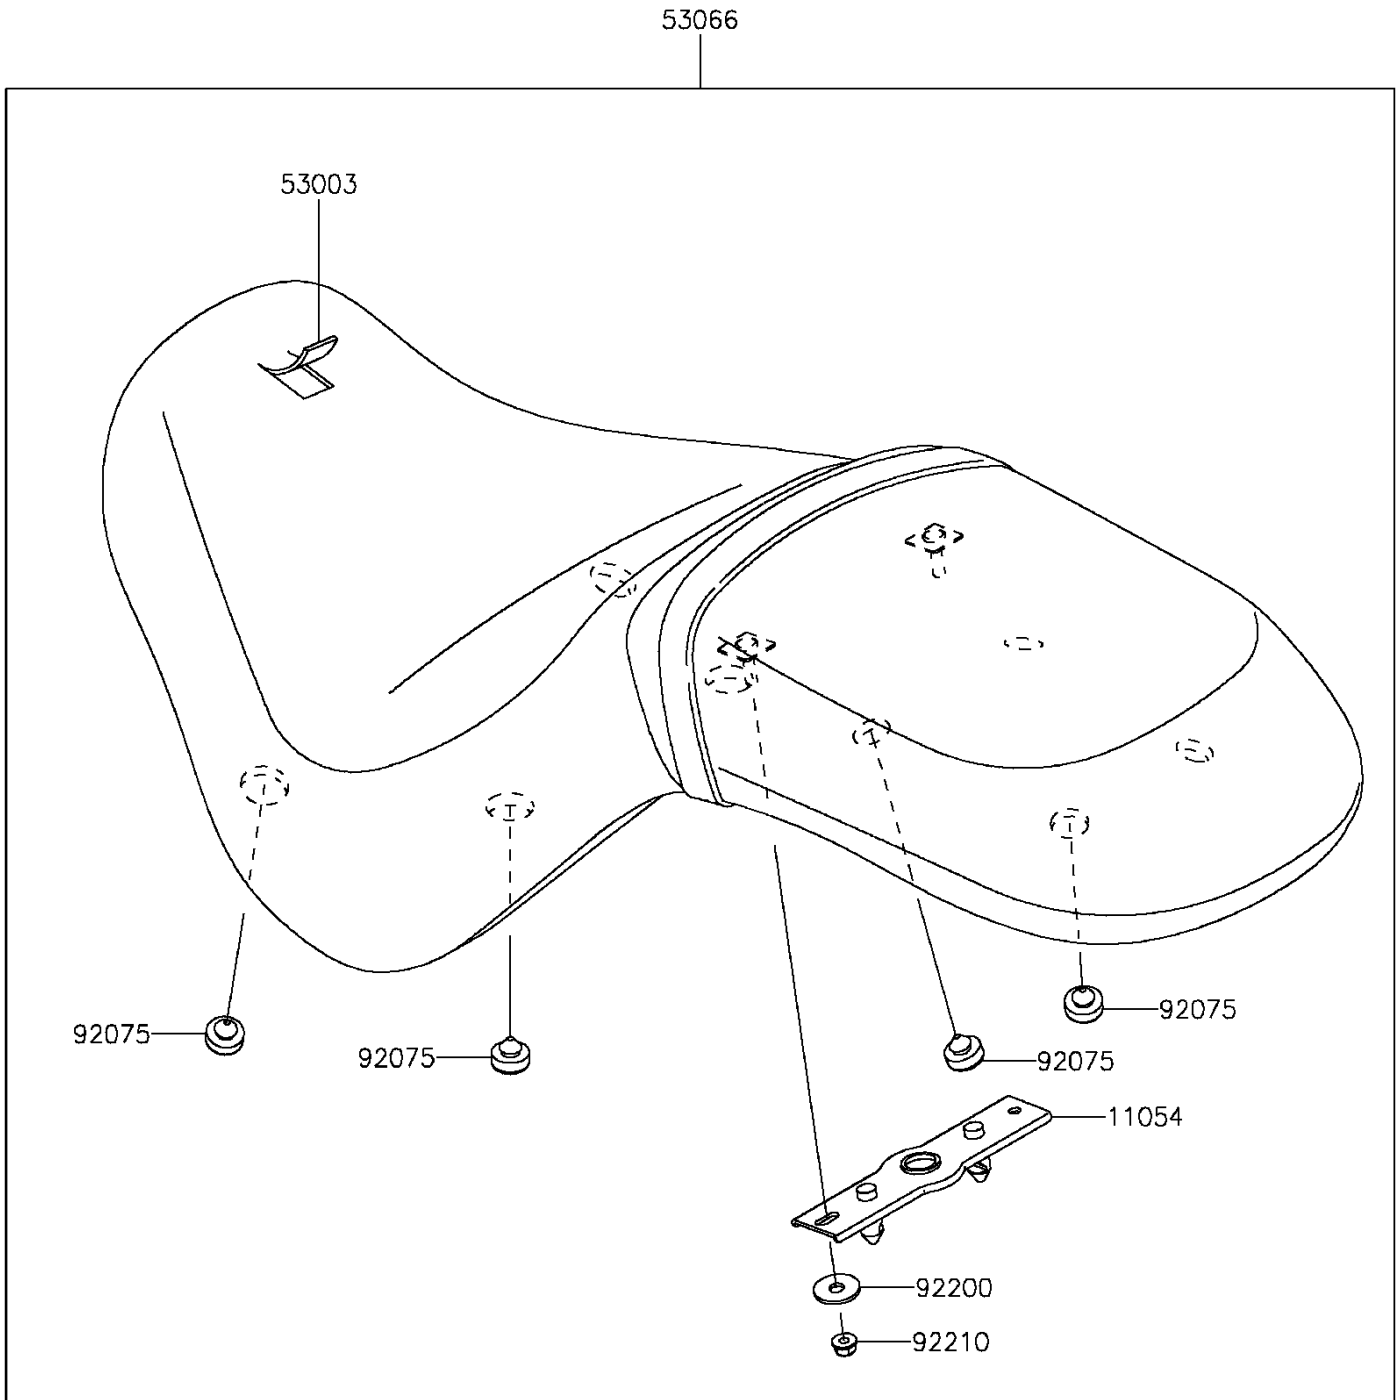

2014 Vulcan 900 Classic PARTS DIAGRAM

Seat

F2510

2014 Vulcan 900 Classic PARTS LIST

Seat

ITEM NAME	PART NUMBER	QUANTITY
BRACKET,SEAT (Ref # 11054)	11054-0417	1
LEATHER,BLACK (Ref # 53003)	53003-0341-MA	1
SEAT-ASSY,DUAL,BLACK (Ref # 53066)	53066-0375-MA	1
DAMPER,10X20X8 (Ref # 92075)	92075-1927	8
WASHER,6.5X20X1.6 (Ref # 92200)	92200-1569	2
NUT (Ref # 92210)	92210-0401	2