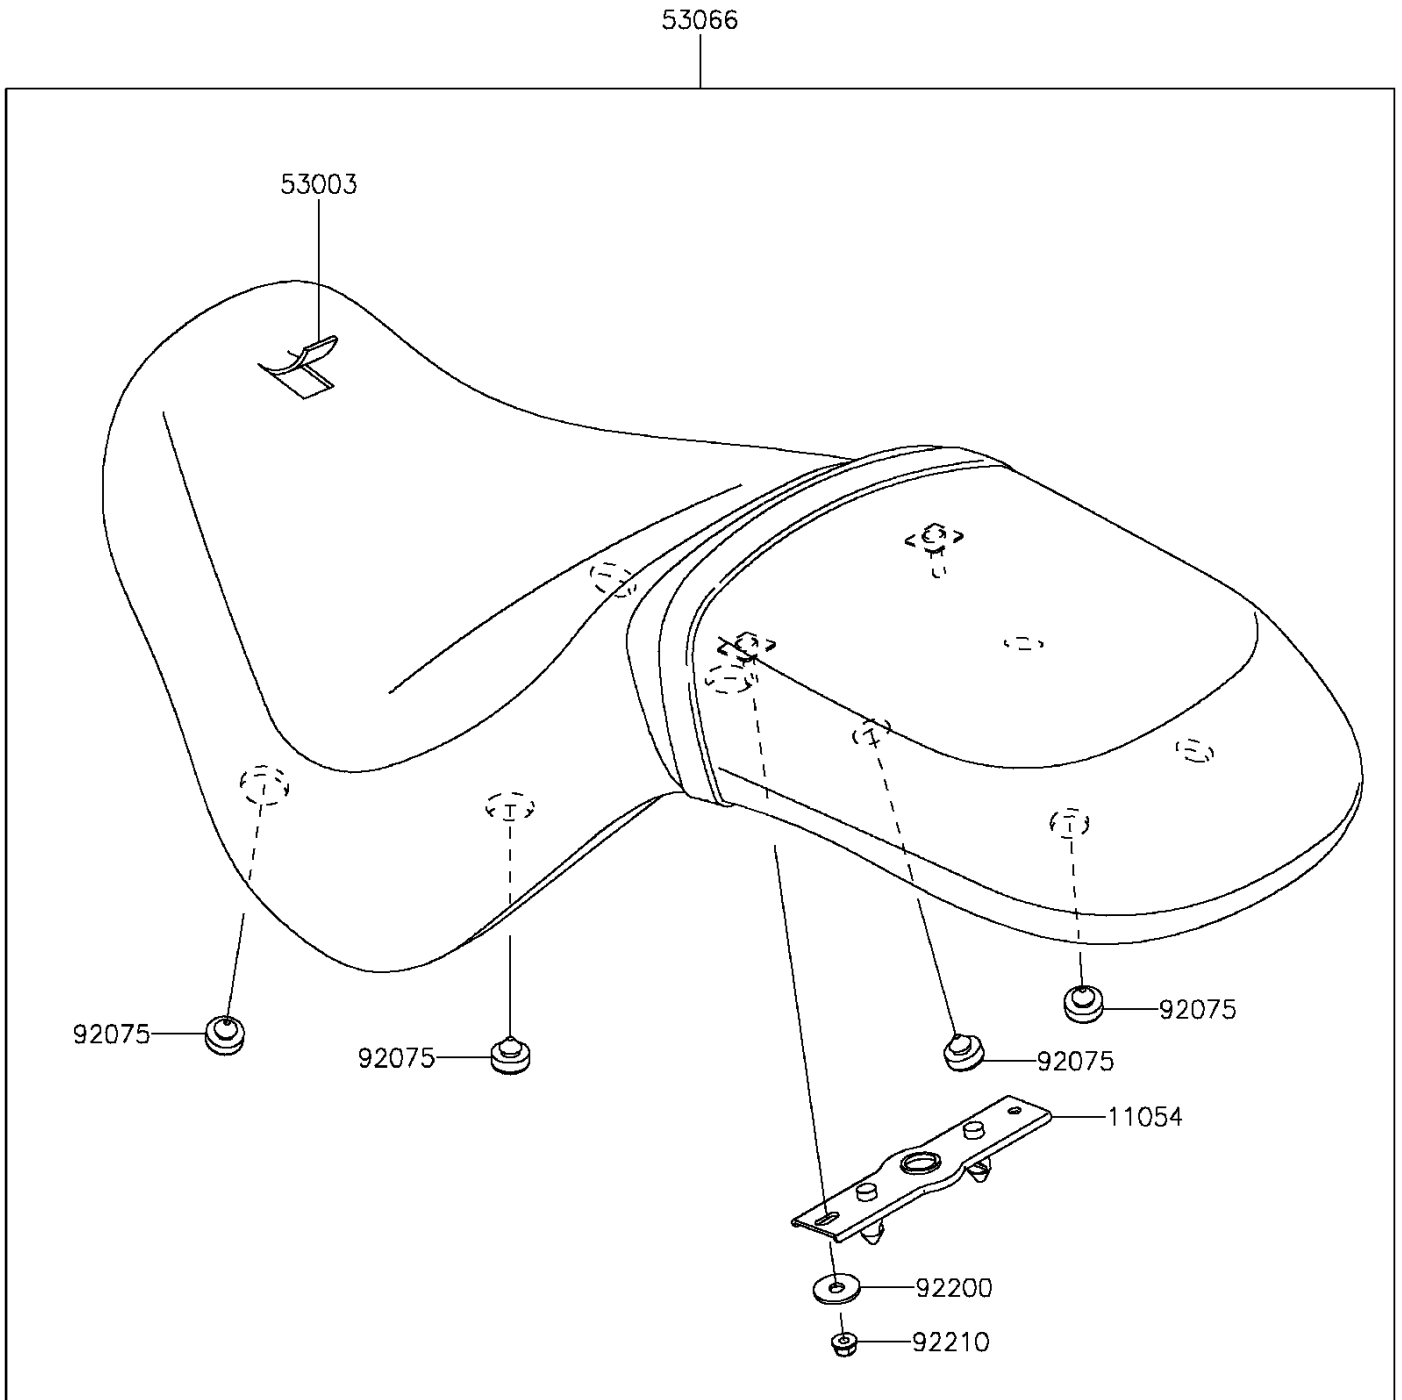

2014 Vulcan 900 Classic PARTS DIAGRAM

Seat

F2510

2014 Vulcan 900 Classic PARTS LIST

Seat

ITEM NAME	PART NUMBER	QUANTITY
BRACKET,SEAT (Ref # 11054)	11054-0417	1
LEATHER,BLACK (Ref # 53003)	53003-0341-MA	1
SEAT-ASSY,DUAL,BLACK (Ref # 53066)	53066-0375-MA	1
DAMPER,10X20X8 (Ref # 92075)	92075-1927	8
WASHER,6.5X20X1.6 (Ref # 92200)	92200-1569	2
NUT (Ref # 92210)	92210-0401	2