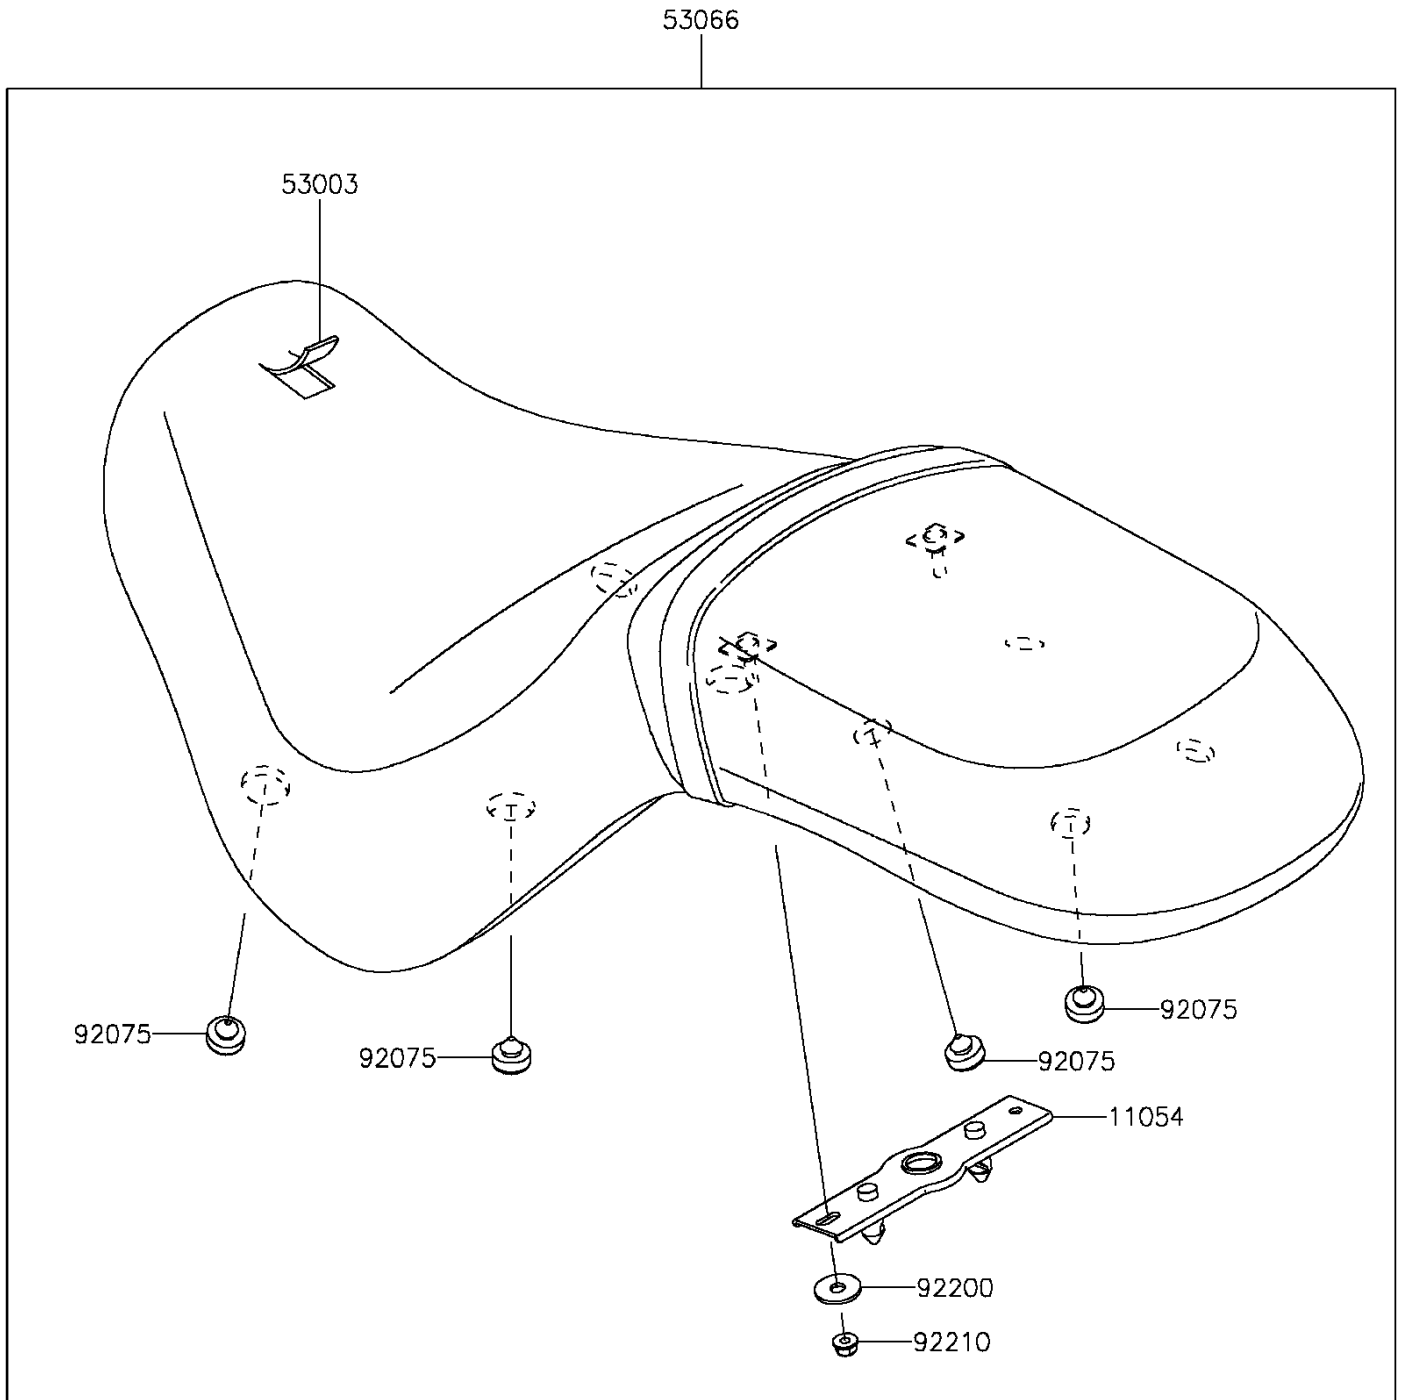

2014 VULCAN® 900 CLASSIC PARTS DIAGRAM

Seat

F2510

2014 VULCAN® 900 CLASSIC PARTS LIST

Seat

ITEM NAME	PART NUMBER	QUANTITY
BRACKET,SEAT (Ref # 11054)	11054-0417	1
LEATHER,BLACK (Ref # 53003)	53003-0341-MA	1
SEAT-ASSY,DUAL,BLACK (Ref # 53066)	53066-0375-MA	1
DAMPER,10X20X8 (Ref # 92075)	92075-1927	8
WASHER,6.5X20X1.6 (Ref # 92200)	92200-1569	2
NUT (Ref # 92210)	92210-0401	2