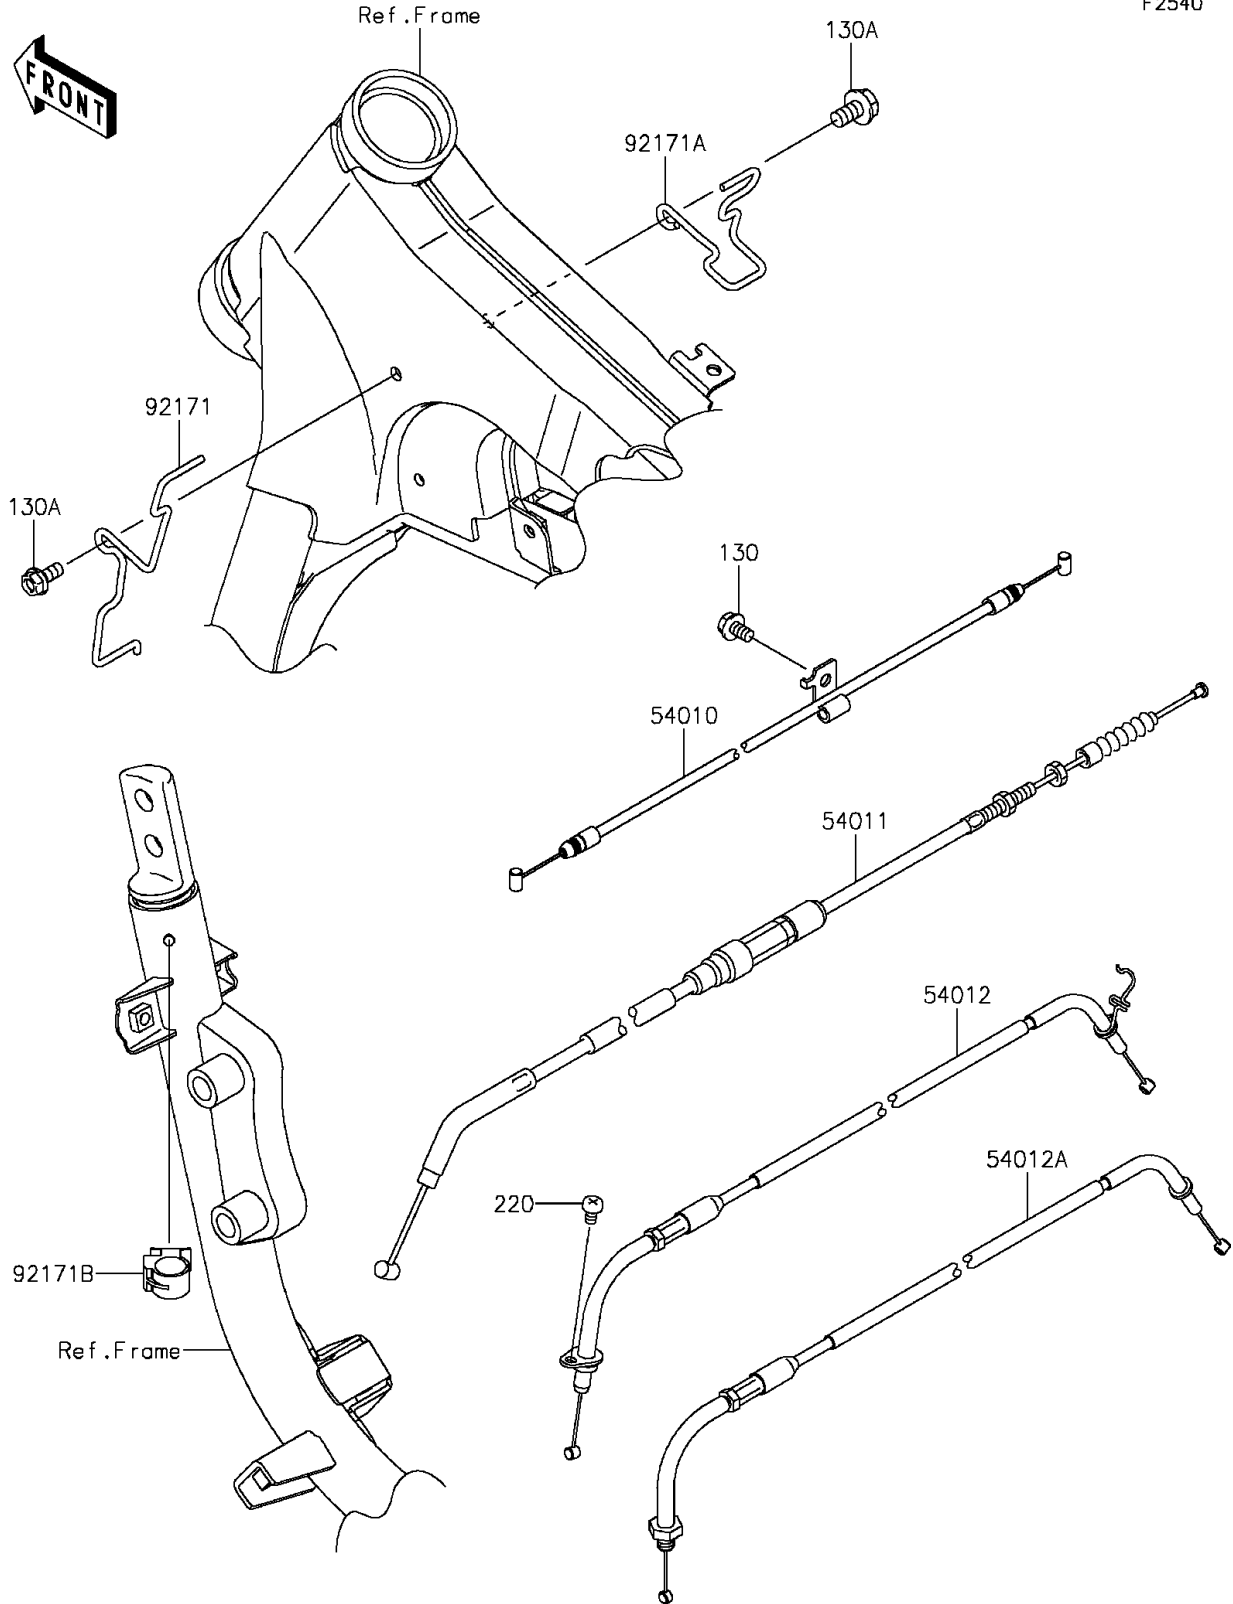

2014 Vulcan 900 Classic PARTS DIAGRAM

Cables

F2540

2014 Vulcan 900 Classic PARTS LIST

Cables

| ITEM NAME | PART NUMBER | QUANTITY |
|---------------------------------------|-------------|----------|
| BOLT-FLANGED,6X10 (Ref # 130) | 130BB0610 | 1 |
| BOLT-FLANGED,6X14 (Ref # 130A) | 130BB0614 | 2 |
| SCREW-PAN-CROS,5X8 (Ref # 220) | 220AB0508 | 1 |
| CABLE,SEAT LOCK (Ref # 54010) | 54010-0065 | 1 |
| CABLE-CLUTCH (Ref # 54011) | 54011-0070 | 1 |
| CABLE-THROTTLE,OPENING (Ref # 54012) | 54012-0171 | 1 |
| CABLE-THROTTLE,CLOSING (Ref # 54012A) | 54012-0172 | 1 |
| CLAMP,FR,LH (Ref # 92171) | 92171-0597 | 1 |
| CLAMP,FR,RH (Ref # 92171A) | 92171-0605 | 1 |
| CLAMP,15MM DIA. (Ref # 92171B) | 92171-1424 | 1 |