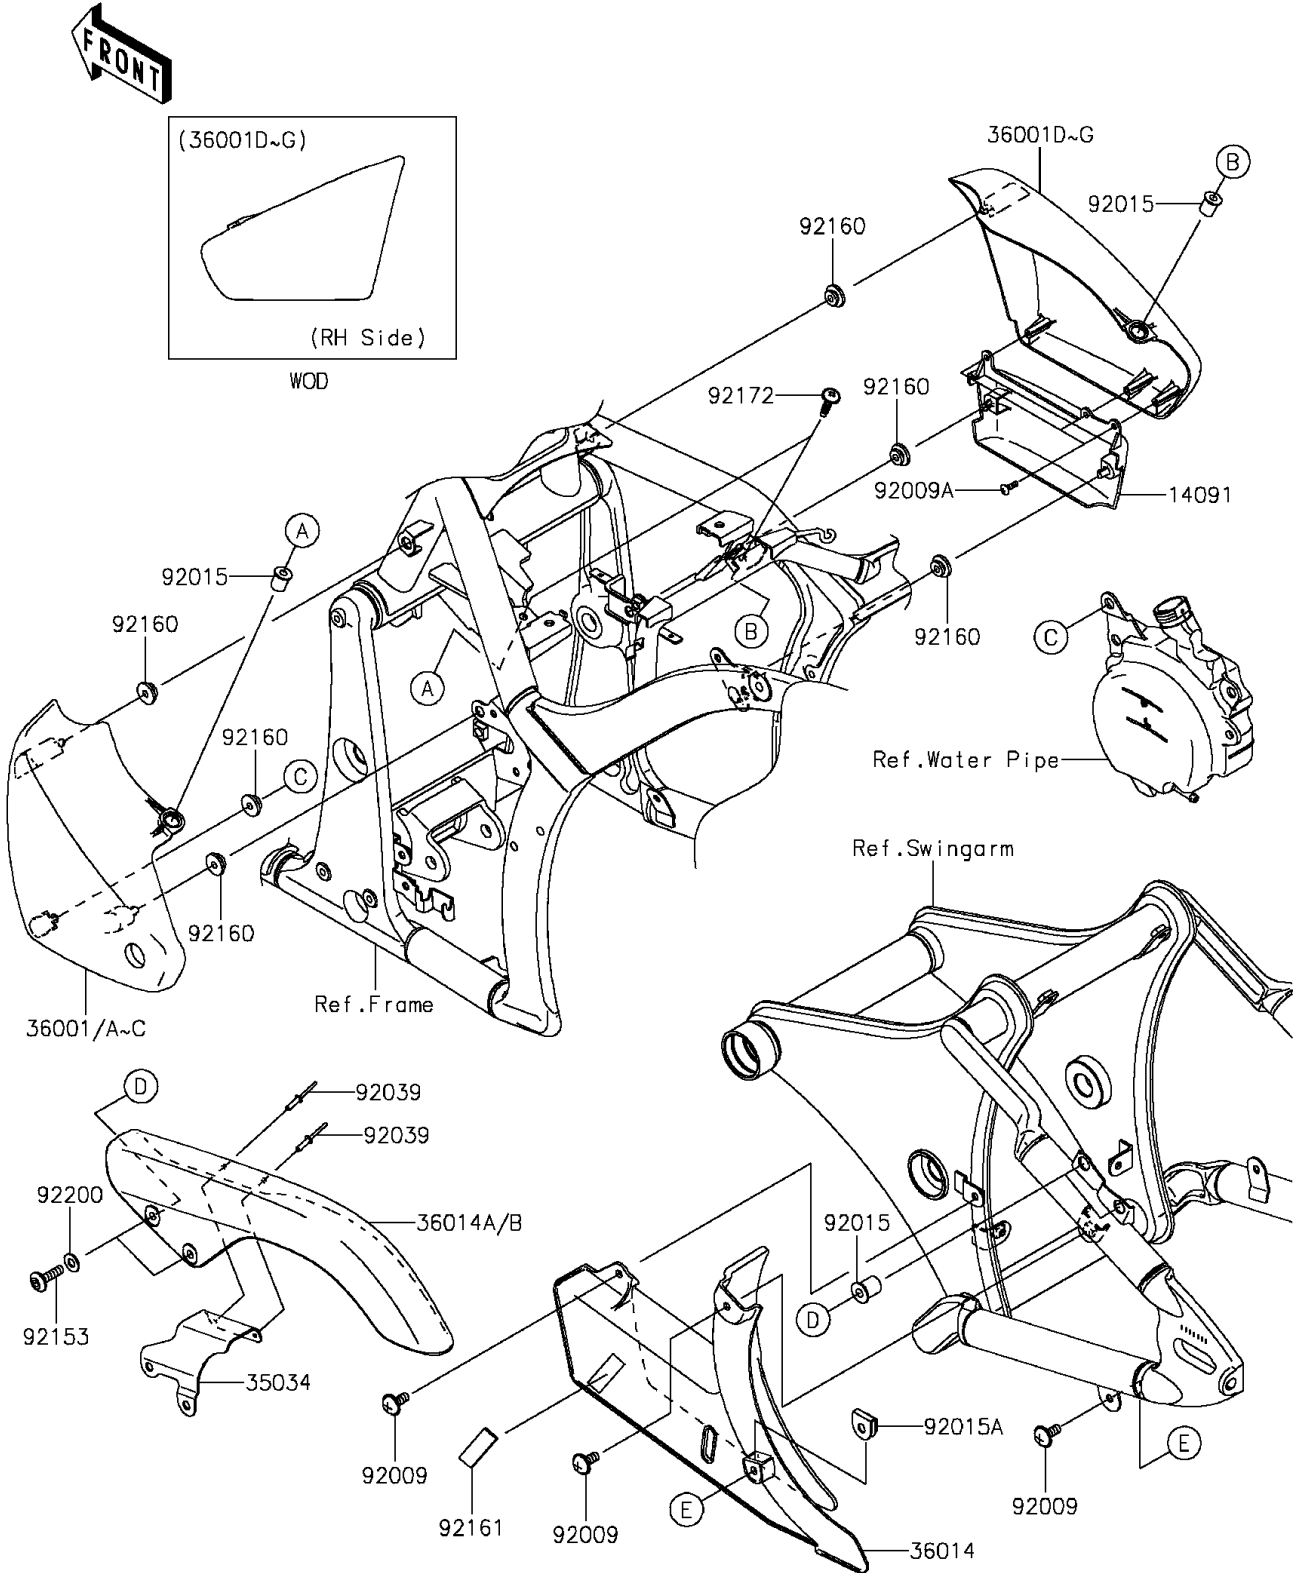

2014 Vulcan 900 Classic PARTS DIAGRAM

Side Covers/Chain Cover

F2610

2014 Vulcan 900 Classic PARTS LIST

Side Covers/Chain Cover

ITEM NAME	PART NUMBER	QUANTITY
COVER,SIDE COVER,RH (Ref # 14091)	14091-0641	1
REINFORCE (Ref # 35034)	35034-0082	1
COVER-SIDE,LH,M.S.BLACK (Ref # 36001B)	36001-0081-660	1
COVER-SIDE,RH,M.S.BLACK (Ref # 36001F)	36001-0082-660	1
CASE-CHAIN,LWR (Ref # 36014)	36014-0031	1
CASE-CHAIN,UPP (Ref # 36014A)	36014-0032	1
SCREW,6X14 (Ref # 92009)	92009-1662	3
SCREW,TAPPING,4X14 (Ref # 92009A)	92009-1792	3
NUT (Ref # 92015)	92015-1700	4
NUT,CLIP,6MM (Ref # 92015A)	92015-1904	1
RIVET (Ref # 92039)	92039-1251	2
BOLT,SOCKET,6X22 (Ref # 92153)	92153-1356	2
DAMPER (Ref # 92160)	92160-1613	6
DAMPER (Ref # 92161)	92161-0124	1
SCREW,6X26 (Ref # 92172)	92172-0137	2
WASHER,6.5X14X1 (Ref # 92200)	92200-1388	2