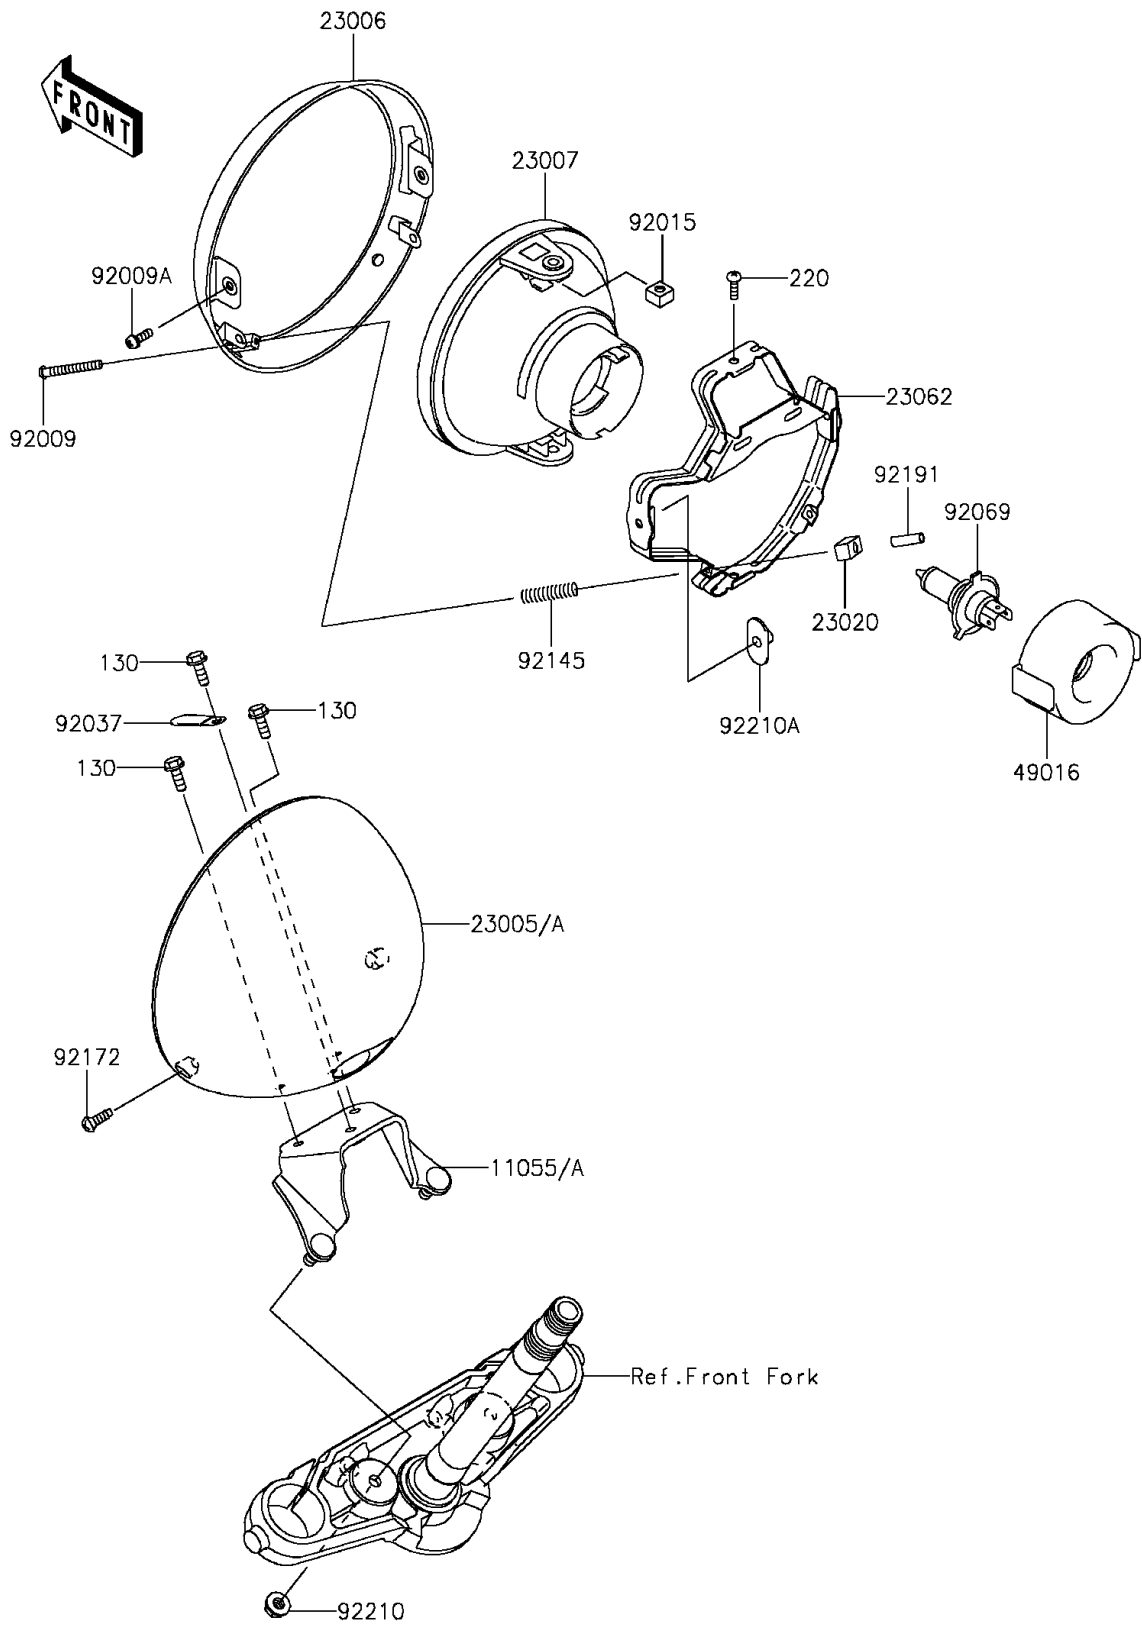

2014 Vulcan 900 Classic PARTS DIAGRAM

Headlight(s)

F2710

2014 Vulcan 900 Classic PARTS LIST

Headlight(s)

ITEM NAME	PART NUMBER	QUANTITY
BOLT-FLANGED,6X16 (Ref # 130)	130BA0616	3
SCREW-PAN-CROS,5X16 (Ref # 220)	220AA0516	2
BRACKET,HEAD LAMP,SILVER (Ref # 11055)	11055-1167-CE	1
BODY-COMP-HEAD LAMP (Ref # 23005A)	23005-0304	1
RIM-LAMP (Ref # 23006)	23006-1081	1
LENS-COMP,HEAD LAMP (Ref # 23007)	23007-1396	1
NUT,4MM,FOCUS ADJUST (Ref # 23020)	23020-018	2
BRACKET-COMP,HEAD LAMP (Ref # 23062)	23062-1132	1
COVER-SEAL,SOCKET (Ref # 49016)	49016-1203	1
SCREW,FOCUS ADJUST,4X60 (Ref # 92009)	92009-1816	2
SCREW,5X16 (Ref # 92009A)	92009-1879	2
NUT,5MM (Ref # 92015)	92015-1157	2
CLAMP,L=45 (Ref # 92037)	92037-1539	1
BULB,12V 60/55W,H4 (Ref # 92069)	92069-0050	1
SPRING,HEAD LAMP LENS (Ref # 92145)	92145-1268	2
SCREW,5X14 (Ref # 92172)	92172-0145	2
TUBE,3.5X5.5X19 (Ref # 92191)	92191-1217	2
NUT,FLANGED,8MM (Ref # 92210)	92210-0004	2
NUT,SPECIAL,5MM (Ref # 92210A)	92210-1060	2