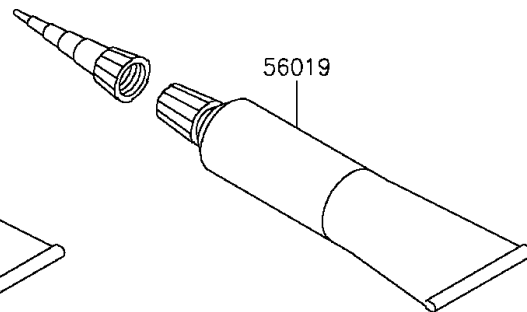

2014 Vulcan 900 Classic PARTS DIAGRAM

Owner's Tools

56007

F2810

2014 Vulcan 900 Classic PARTS LIST

Owner's Tools

ITEM NAME	PART NUMBER	QUANTITY
TOOL-KIT (Ref # 56007)	56007-0095	1
BAG,TOOL (Ref # 56008)	56008-1075	1
GASKET-LIQUID,TB1211,WHITE (Ref # 56019)	56019-120	1
GASKET-LIQUID,TB1211F,CLEAR (Ref # 92104)	92104-0004	1
GASKET-LIQUID,TB1216B,BLACK (Ref # 92104A)	92104-1064	1
GRIP-SCREW DRIVER (Ref # 92106)	92106-1001	1
TOOL-DRIVER,#3PHILLIPS (Ref # 92107)	92107-005	1
TOOL-WRENCH,HOOK (Ref # 92110)	92110-0018	1
TOOL-WRENCH,ALLEN,5MM (Ref # 92110A)	92110-1015	1
TOOL-WRENCH,OPEN END,10X12 (Ref # 92110B)	92110-1152	1
TOOL-WRENCH,OPEN END,14X17 (Ref # 92110C)	92110-1153	1
TOOL-WRENCH,HOOK (Ref # 92110D)	92110-1173	1
TOOL-BAR,BOX END WRENCH (Ref # 92111)	92111-0002	1
TOOL-WRENCH,OPEN END,8X10 (Ref # 92126)	92126-004	1