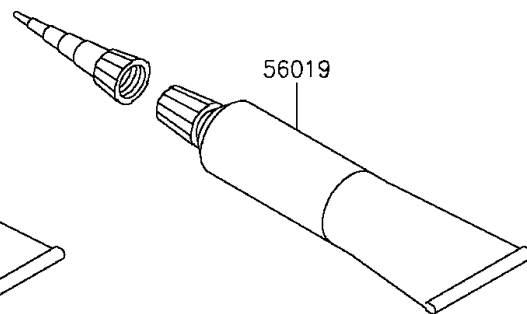

2014 Vulcan 900 Classic PARTS DIAGRAM

Owner's Tools

56007

F2810

2014 Vulcan 900 Classic PARTS LIST

Owner's Tools

ITEM NAME	PART NUMBER	QUANTITY
TOOL-KIT (Ref # 56007)	56007-0095	1
BAG,TOOL (Ref # 56008)	56008-1075	1
GASKET-LIQUID,TB1211,WHITE (Ref # 56019)	56019-120	1
GASKET-LIQUID,TB1211F,CLEAR (Ref # 92104)	92104-0004	1
GASKET-LIQUID,TB1216B,BLACK (Ref # 92104A)	92104-1064	1
GRIP-SCREW DRIVER (Ref # 92106)	92106-1001	1
TOOL-DRIVER,#3PHILLIPS (Ref # 92107)	92107-005	1
TOOL-WRENCH,HOOK (Ref # 92110)	92110-0018	1
TOOL-WRENCH,ALLEN,5MM (Ref # 92110A)	92110-1015	1
TOOL-WRENCH,OPEN END,10X12 (Ref # 92110B)	92110-1152	1
TOOL-WRENCH,OPEN END,14X17 (Ref # 92110C)	92110-1153	1
TOOL-WRENCH,HOOK (Ref # 92110D)	92110-1173	1
TOOL-BAR,BOX END WRENCH (Ref # 92111)	92111-0002	1
TOOL-WRENCH,OPEN END,8X10 (Ref # 92126)	92126-004	1