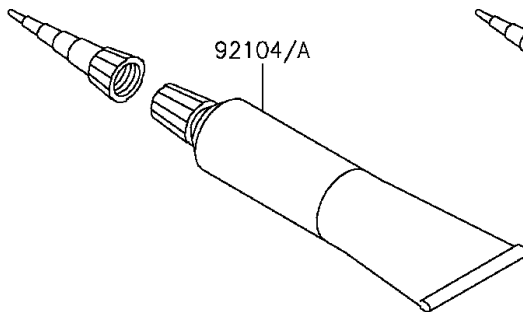

2014 Vulcan 900 Classic PARTS DIAGRAM

Owner's Tools

56007

F2810

2014 Vulcan 900 Classic PARTS LIST

Owner's Tools

ITEM NAME	PART NUMBER	QUANTITY
TOOL-KIT (Ref # 56007)	56007-0095	1
BAG,TOOL (Ref # 56008)	56008-1075	1
GASKET-LIQUID,TB1211,WHITE (Ref # 56019)	56019-120	1
GASKET-LIQUID,TB1211F,CLEAR (Ref # 92104)	92104-0004	1
GASKET-LIQUID,TB1216B,BLACK (Ref # 92104A)	92104-1064	1
GRIP-SCREW DRIVER (Ref # 92106)	92106-1001	1
TOOL-DRIVER,#3PHILLIPS (Ref # 92107)	92107-005	1
TOOL-WRENCH,HOOK (Ref # 92110)	92110-0018	1
TOOL-WRENCH,ALLEN,5MM (Ref # 92110A)	92110-1015	1
TOOL-WRENCH,OPEN END,10X12 (Ref # 92110B)	92110-1152	1
TOOL-WRENCH,OPEN END,14X17 (Ref # 92110C)	92110-1153	1
TOOL-WRENCH,HOOK (Ref # 92110D)	92110-1173	1
TOOL-BAR,BOX END WRENCH (Ref # 92111)	92111-0002	1
TOOL-WRENCH,OPEN END,8X10 (Ref # 92126)	92126-004	1