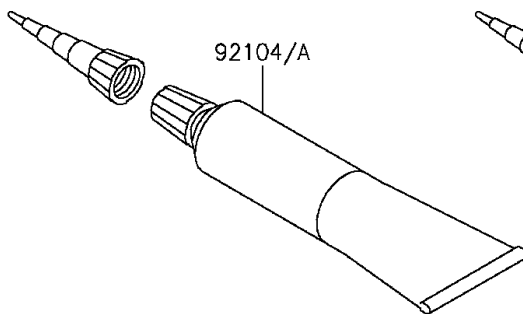

2014 Vulcan 900 Classic PARTS DIAGRAM

Owner's Tools

56007

F2810

2014 Vulcan 900 Classic PARTS LIST

Owner's Tools

ITEM NAME	PART NUMBER	QUANTITY
TOOL-KIT (Ref # 56007)	56007-0095	1
BAG,TOOL (Ref # 56008)	56008-1075	1
GASKET-LIQUID,TB1211,WHITE (Ref # 56019)	56019-120	1
GASKET-LIQUID,TB1211F,CLEAR (Ref # 92104)	92104-0004	1
GASKET-LIQUID,TB1216B,BLACK (Ref # 92104A)	92104-1064	1
GRIP-SCREW DRIVER (Ref # 92106)	92106-1001	1
TOOL-DRIVER,#3PHILLIPS (Ref # 92107)	92107-005	1
TOOL-WRENCH,HOOK (Ref # 92110)	92110-0018	1
TOOL-WRENCH,ALLEN,5MM (Ref # 92110A)	92110-1015	1
TOOL-WRENCH,OPEN END,10X12 (Ref # 92110B)	92110-1152	1
TOOL-WRENCH,OPEN END,14X17 (Ref # 92110C)	92110-1153	1
TOOL-WRENCH,HOOK (Ref # 92110D)	92110-1173	1
TOOL-BAR,BOX END WRENCH (Ref # 92111)	92111-0002	1
TOOL-WRENCH,OPEN END,8X10 (Ref # 92126)	92126-004	1