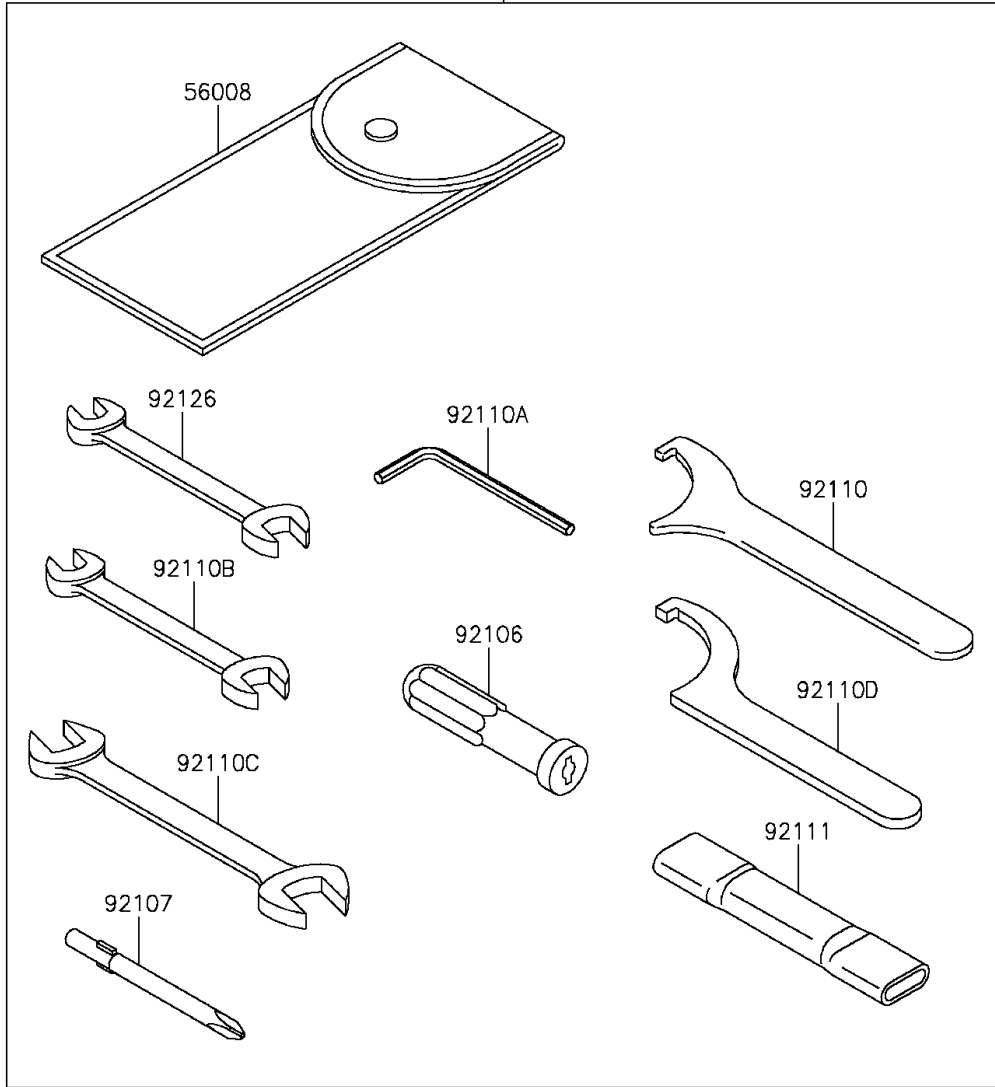

2014 Vulcan 900 Classic PARTS DIAGRAM

Owner's Tools

56007

F2810

2014 Vulcan 900 Classic PARTS LIST

Owner's Tools

ITEM NAME	PART NUMBER	QUANTITY
TOOL-KIT (Ref # 56007)	56007-0095	1
BAG,TOOL (Ref # 56008)	56008-1075	1
GASKET-LIQUID,TB1211,WHITE (Ref # 56019)	56019-120	1
GASKET-LIQUID,TB1211F,CLEAR (Ref # 92104)	92104-0004	1
GASKET-LIQUID,TB1216B,BLACK (Ref # 92104A)	92104-1064	1
GRIP-SCREW DRIVER (Ref # 92106)	92106-1001	1
TOOL-DRIVER,#3PHILLIPS (Ref # 92107)	92107-005	1
TOOL-WRENCH,HOOK (Ref # 92110)	92110-0018	1
TOOL-WRENCH,ALLEN,5MM (Ref # 92110A)	92110-1015	1
TOOL-WRENCH,OPEN END,10X12 (Ref # 92110B)	92110-1152	1
TOOL-WRENCH,OPEN END,14X17 (Ref # 92110C)	92110-1153	1
TOOL-WRENCH,HOOK (Ref # 92110D)	92110-1173	1
TOOL-BAR,BOX END WRENCH (Ref # 92111)	92111-0002	1
TOOL-WRENCH,OPEN END,8X10 (Ref # 92126)	92126-004	1