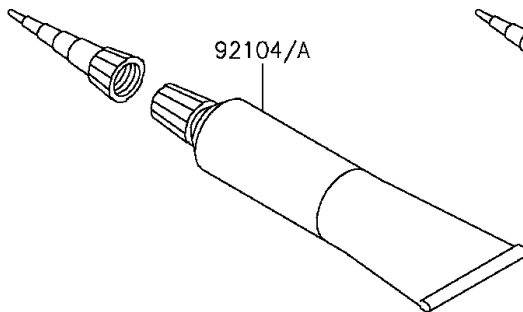

# 2014 VULCAN® 900 CLASSIC PARTS DIAGRAM

Owner's Tools

56007

F2810

## 2014 VULCAN® 900 CLASSIC PARTS LIST

### Owner's Tools

ITEM NAME	PART NUMBER	QUANTITY
TOOL-KIT (Ref # 56007)	56007-0095	1
BAG,TOOL (Ref # 56008)	56008-1075	1
GASKET-LIQUID,TB1211,WHITE (Ref # 56019)	56019-120	1
GASKET-LIQUID,TB1211F,CLEAR (Ref # 92104)	92104-0004	1
GASKET-LIQUID,TB1216B,BLACK (Ref # 92104A)	92104-1064	1
GRIP-SCREW DRIVER (Ref # 92106)	92106-1001	1
TOOL-DRIVER,#3PHILLIPS (Ref # 92107)	92107-005	1
TOOL-WRENCH,HOOK (Ref # 92110)	92110-0018	1
TOOL-WRENCH,ALLEN,5MM (Ref # 92110A)	92110-1015	1
TOOL-WRENCH,OPEN END,10X12 (Ref # 92110B)	92110-1152	1
TOOL-WRENCH,OPEN END,14X17 (Ref # 92110C)	92110-1153	1
TOOL-WRENCH,HOOK (Ref # 92110D)	92110-1173	1
TOOL-BAR,BOX END WRENCH (Ref # 92111)	92111-0002	1
TOOL-WRENCH,OPEN END,8X10 (Ref # 92126)	92126-004	1