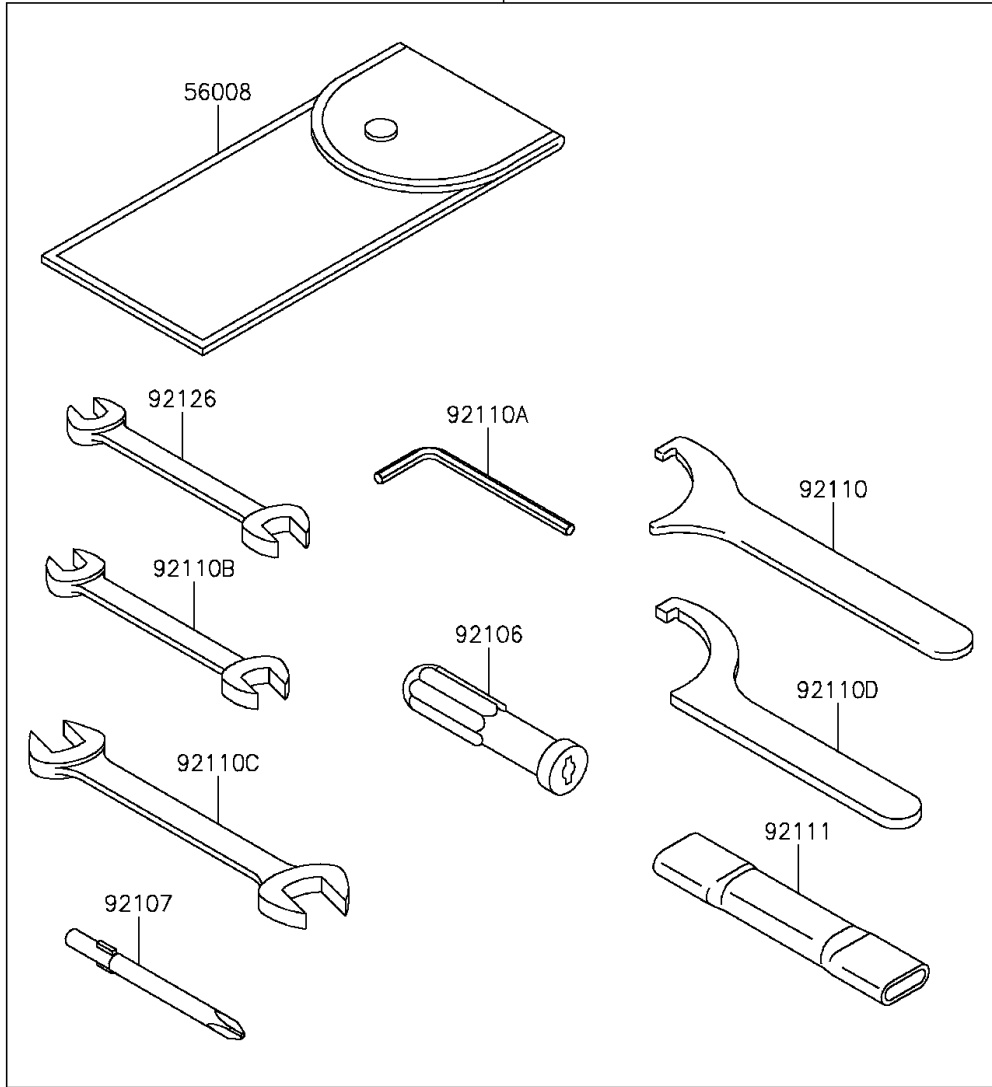

# 2014 VULCAN® 900 CLASSIC PARTS DIAGRAM

Owner's Tools

56007

F2810

## 2014 VULCAN® 900 CLASSIC PARTS LIST

### Owner's Tools

ITEM NAME	PART NUMBER	QUANTITY
TOOL-KIT (Ref # 56007)	56007-0095	1
BAG,TOOL (Ref # 56008)	56008-1075	1
GASKET-LIQUID,TB1211,WHITE (Ref # 56019)	56019-120	1
GASKET-LIQUID,TB1211F,CLEAR (Ref # 92104)	92104-0004	1
GASKET-LIQUID,TB1216B,BLACK (Ref # 92104A)	92104-1064	1
GRIP-SCREW DRIVER (Ref # 92106)	92106-1001	1
TOOL-DRIVER,#3PHILLIPS (Ref # 92107)	92107-005	1
TOOL-WRENCH,HOOK (Ref # 92110)	92110-0018	1
TOOL-WRENCH,ALLEN,5MM (Ref # 92110A)	92110-1015	1
TOOL-WRENCH,OPEN END,10X12 (Ref # 92110B)	92110-1152	1
TOOL-WRENCH,OPEN END,14X17 (Ref # 92110C)	92110-1153	1
TOOL-WRENCH,HOOK (Ref # 92110D)	92110-1173	1
TOOL-BAR,BOX END WRENCH (Ref # 92111)	92111-0002	1
TOOL-WRENCH,OPEN END,8X10 (Ref # 92126)	92126-004	1