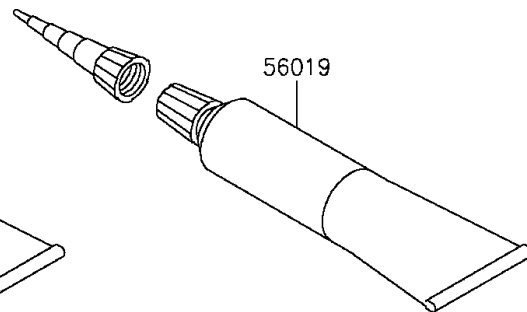

# 2014 VULCAN® 900 CLASSIC PARTS DIAGRAM

Owner's Tools

56007

F2810

## 2014 VULCAN® 900 CLASSIC PARTS LIST

### Owner's Tools

ITEM NAME	PART NUMBER	QUANTITY
TOOL-KIT (Ref # 56007)	56007-0095	1
BAG,TOOL (Ref # 56008)	56008-1075	1
GASKET-LIQUID,TB1211,WHITE (Ref # 56019)	56019-120	1
GASKET-LIQUID,TB1211F,CLEAR (Ref # 92104)	92104-0004	1
GASKET-LIQUID,TB1216B,BLACK (Ref # 92104A)	92104-1064	1
GRIP-SCREW DRIVER (Ref # 92106)	92106-1001	1
TOOL-DRIVER,#3PHILLIPS (Ref # 92107)	92107-005	1
TOOL-WRENCH,HOOK (Ref # 92110)	92110-0018	1
TOOL-WRENCH,ALLEN,5MM (Ref # 92110A)	92110-1015	1
TOOL-WRENCH,OPEN END,10X12 (Ref # 92110B)	92110-1152	1
TOOL-WRENCH,OPEN END,14X17 (Ref # 92110C)	92110-1153	1
TOOL-WRENCH,HOOK (Ref # 92110D)	92110-1173	1
TOOL-BAR,BOX END WRENCH (Ref # 92111)	92111-0002	1
TOOL-WRENCH,OPEN END,8X10 (Ref # 92126)	92126-004	1