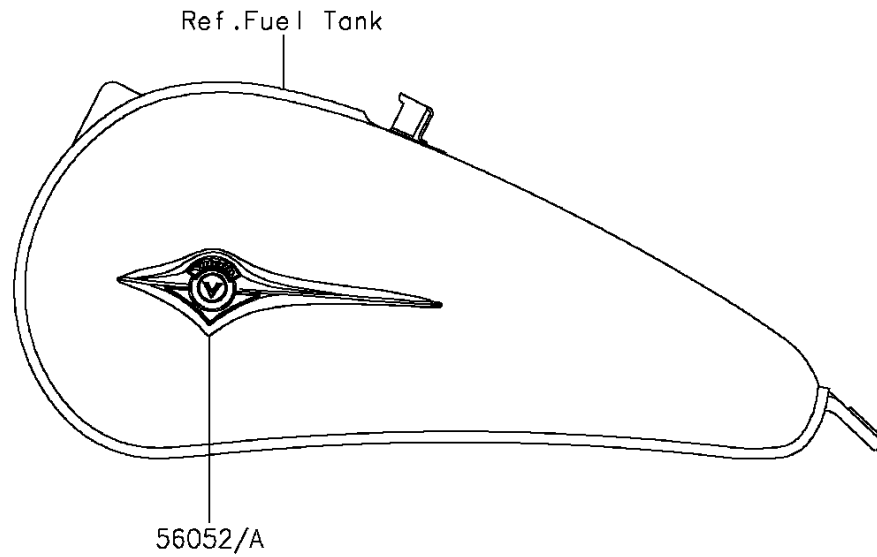

2014 Vulcan 900 Classic PARTS DIAGRAM

Decals(Black)(BEF)

F2861

2014 Vulcan 900 Classic PARTS LIST

Decals(Black)(BEF)

ITEM NAME	PART NUMBER	QUANTITY
MARK,SIDE COVER,KAWASAKI (Ref # 56050)	56050-1901	1
MARK,FUEL TANK,LH (Ref # 56052)	56052-0810	1
MARK,FUEL TANK,RH (Ref # 56052A)	56052-0811	1