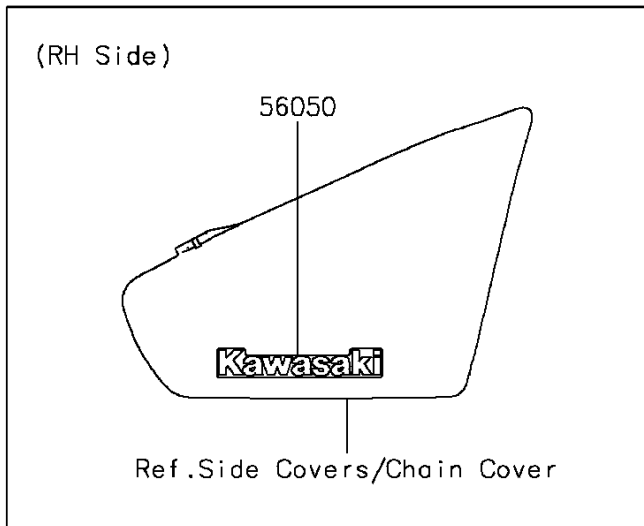

2014 Vulcan 900 Classic PARTS DIAGRAM

Decals(Black)(BEF)

F2861

2014 Vulcan 900 Classic PARTS LIST

Decals(Black)(BEF)

ITEM NAME	PART NUMBER	QUANTITY
MARK,SIDE COVER,KAWASAKI (Ref # 56050)	56050-1901	1
MARK,FUEL TANK,LH (Ref # 56052)	56052-0810	1
MARK,FUEL TANK,RH (Ref # 56052A)	56052-0811	1