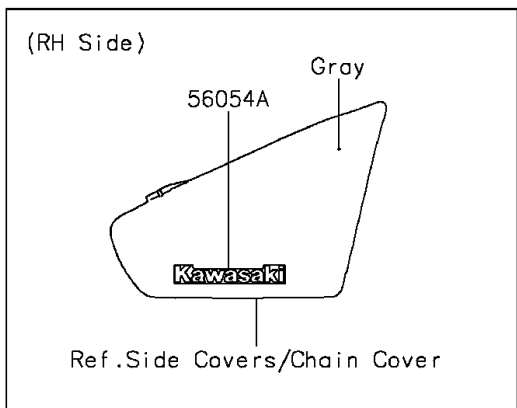

# 2015 VULCAN® 900 CLASSIC PARTS DIAGRAM

Decals(White/Gray)(BFF)

F2861B

# 2015 VULCAN® 900 CLASSIC PARTS LIST

Decals(White/Gray)(BFF)

ITEM NAME

PART NUMBER

QUANTITY

---