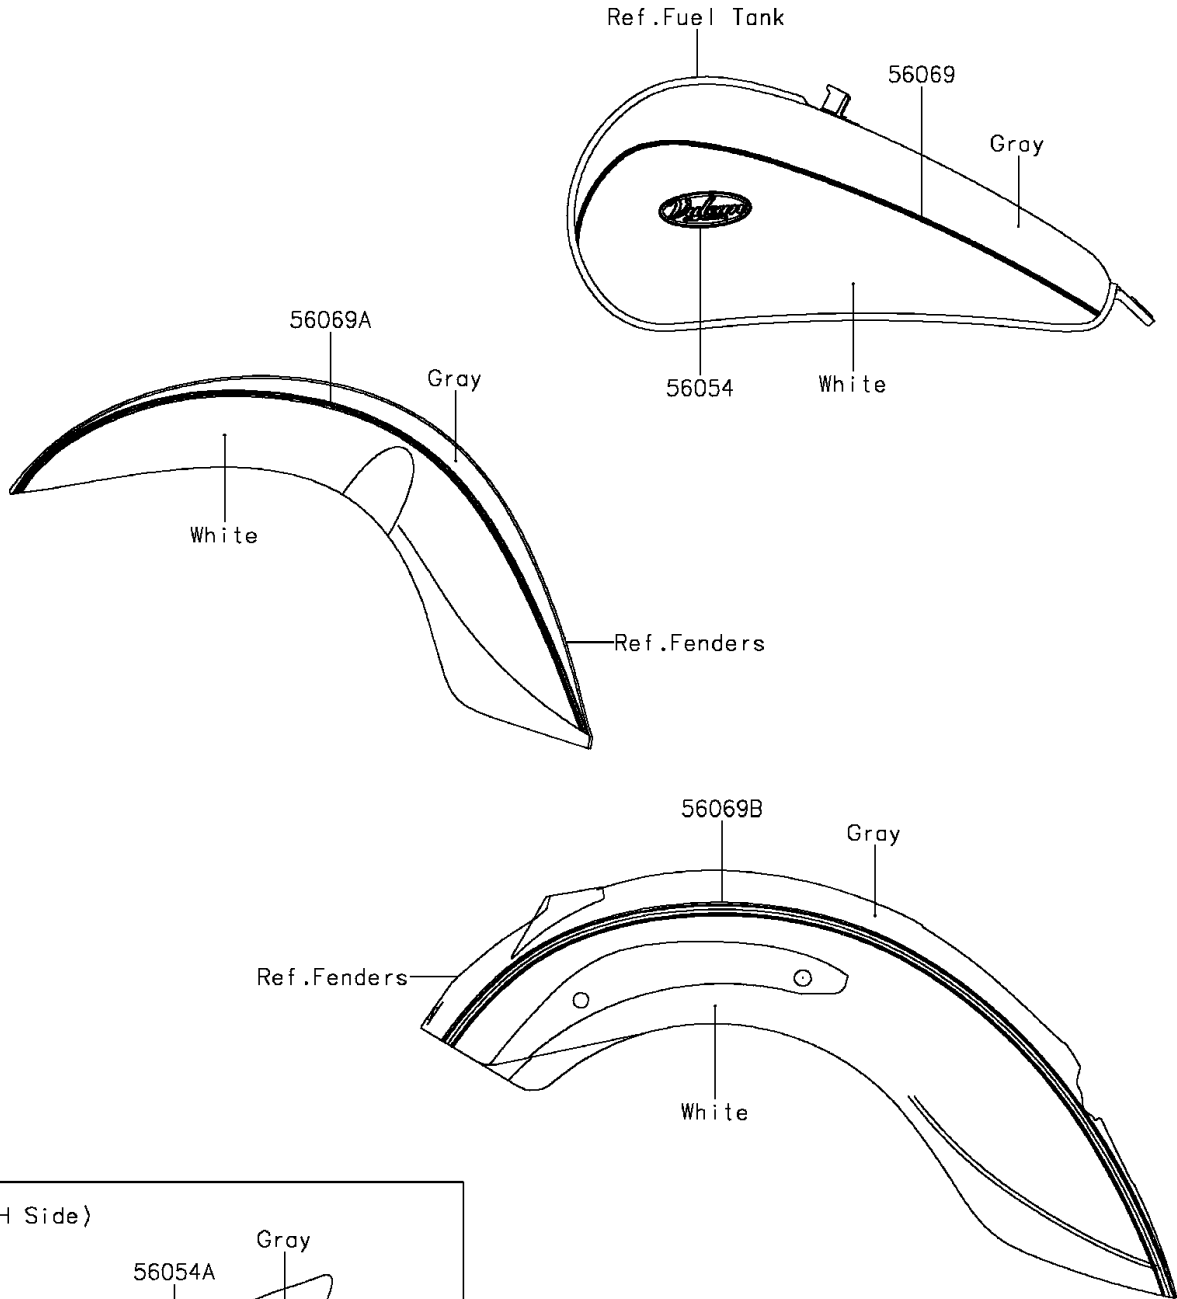

# 2015 VULCAN® 900 CLASSIC PARTS DIAGRAM

Decals(White/Gray)(BFF)

F2861B

# 2015 VULCAN® 900 CLASSIC PARTS LIST

Decals(White/Gray)(BFF)

ITEM NAME

PART NUMBER

QUANTITY

---