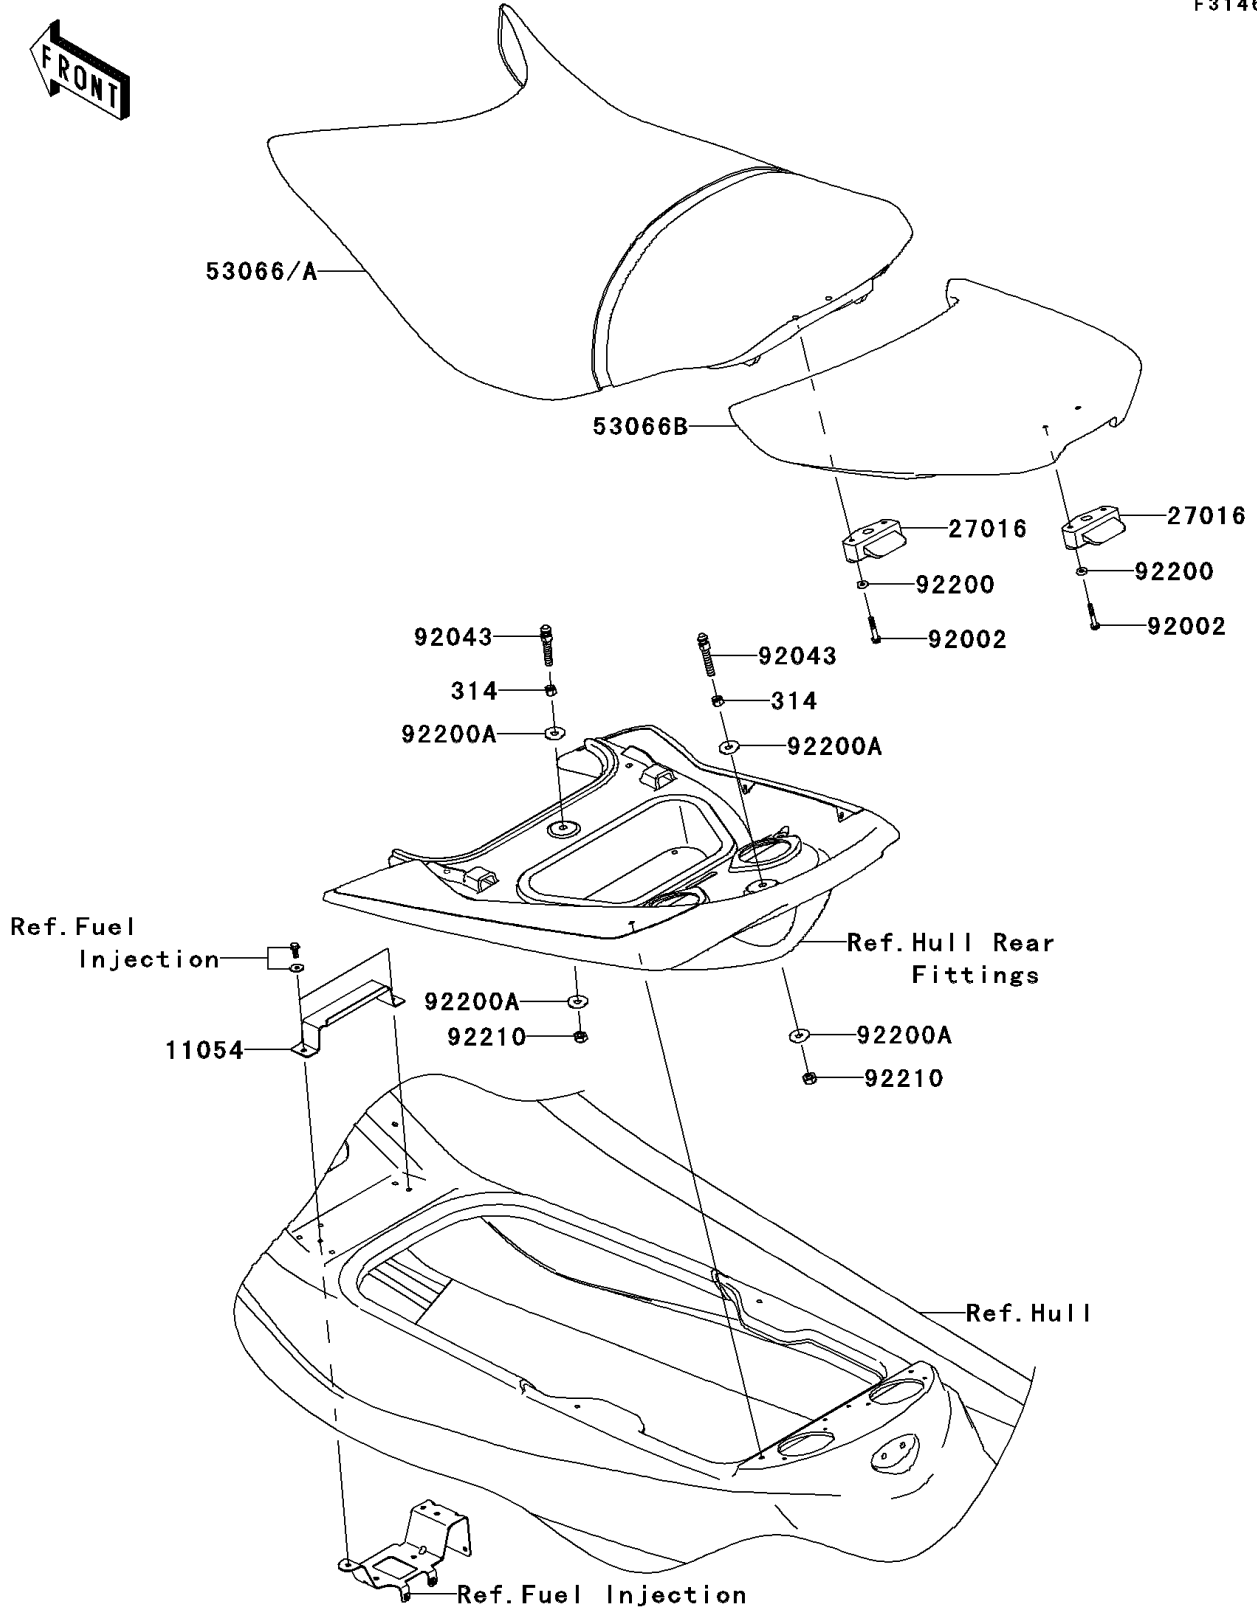

2011 JET SKI® Ultra® 300X PARTS DIAGRAM

Seat

F3146

2011 JET SKI® Ultra® 300X PARTS LIST

Seat

ITEM NAME	PART NUMBER	QUANTITY
NUT-HEX-FINE,10MM (Ref # 314)	314R1000	2
BRACKET,FRONT SEAT (Ref # 11054)	11054-3702	1
LOCK-ASSY,SEAT,FR&RR (Ref # 27016)	27016-3758	2
SEAT-ASSY,LEATHER GRN+BAND GRN (Ref # 53066A)	53066-3726-13K	1
SEAT-ASSY,P.SILVER (Ref # 53066B)	53066-3734-12N	1
BOLT,6X40 (Ref # 92002)	92002-3716	4
PIN (Ref # 92043)	92043-3763	2
WASHER,6.5X16X2.0 (Ref # 92200)	92200-1543	4
WASHER (Ref # 92200A)	92200-3762	4
NUT,LOCK,10MM (Ref # 92210)	92210-3792	2