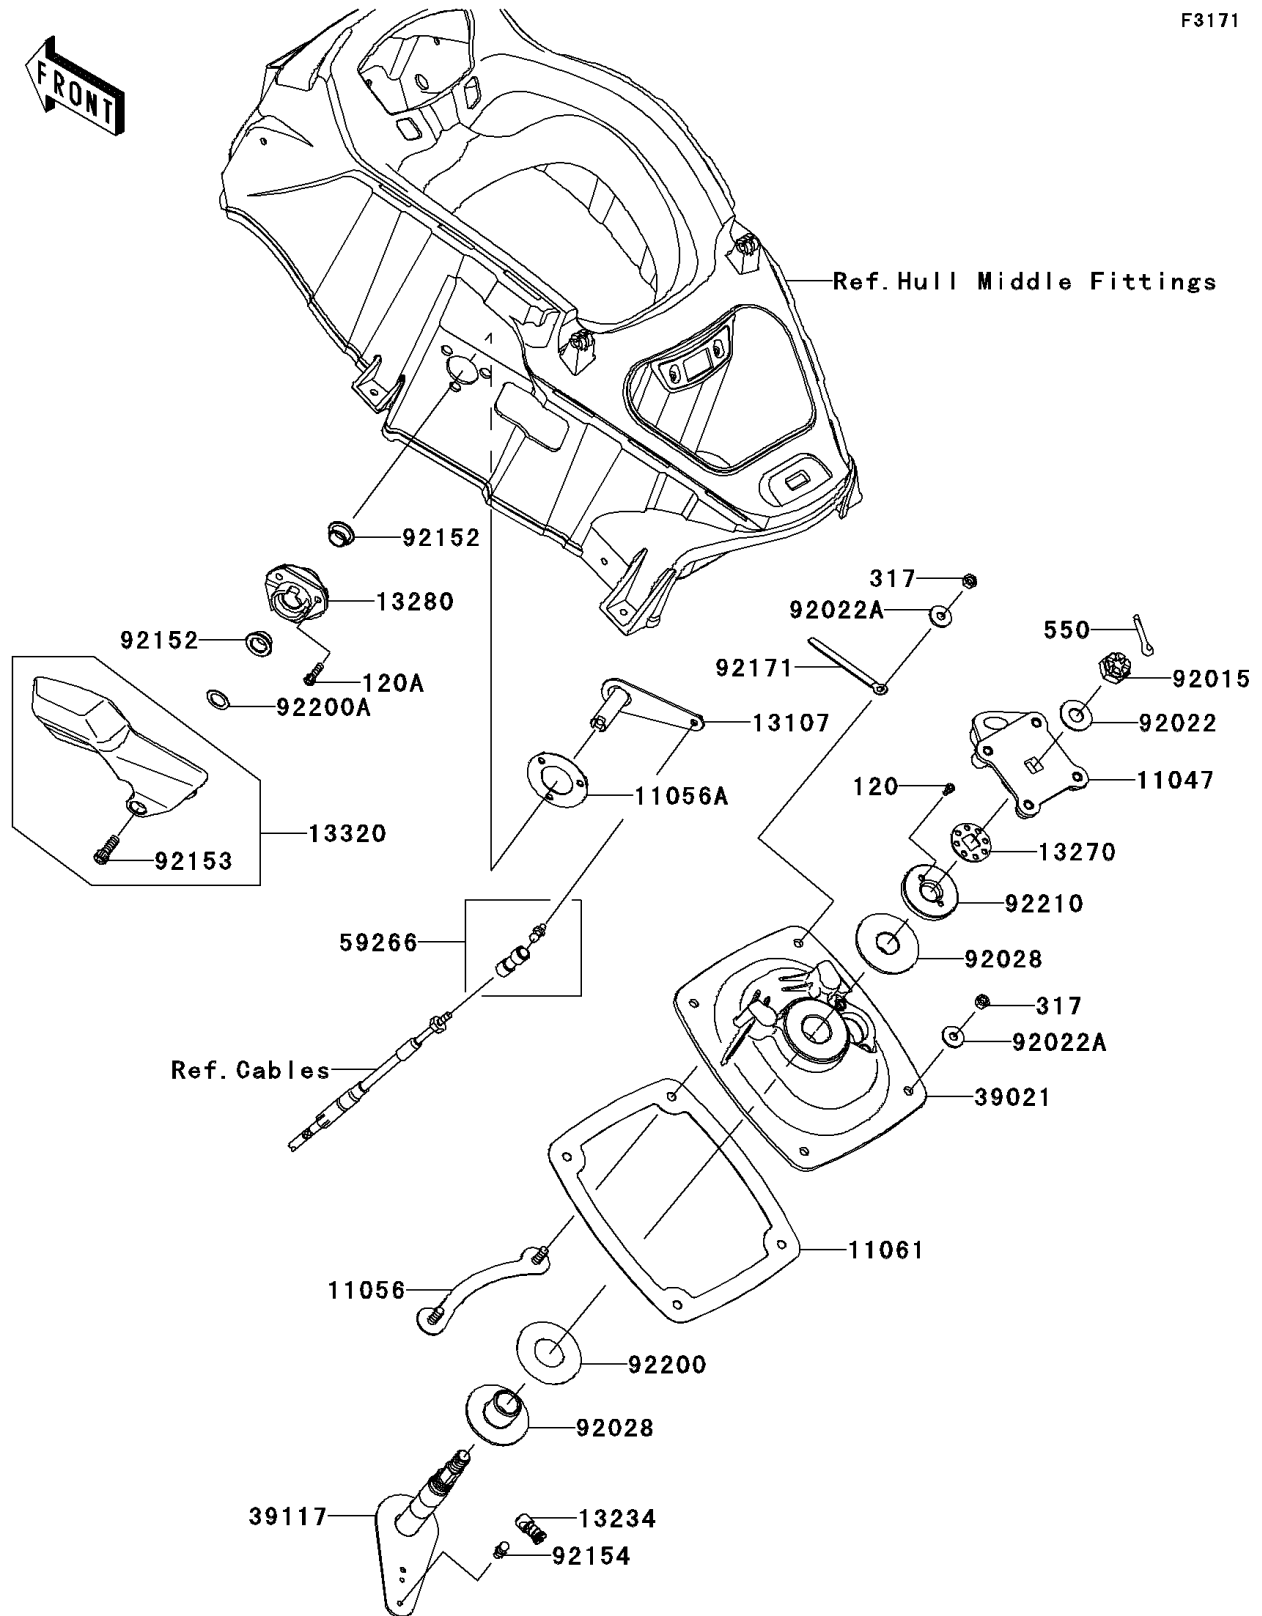

# 2011 JET SKI® Ultra® 300X PARTS DIAGRAM

Handle Pole

F3171

## 2011 JET SKI® Ultra® 300X PARTS LIST

### Handle Pole

ITEM NAME	PART NUMBER	QUANTITY
BOLT-SOCKET,5X10 (Ref # 120)	120R0510	2
BOLT-SOCKET,6X20 (Ref # 120A)	120R0620	3
NUT-HEX-SMALL (Ref # 317)	317R0800	4
PIN-COTTER,3X35 (Ref # 550)	550S3035	1
BRACKET,HANDLE HOLDER (Ref # 11047)	11047-3759	1
BRACKET,HANDLE POLE BRACKET (Ref # 11056)	11056-3712	2
BRACKET (Ref # 11056A)	11056-3713	1
GASKET,HANDLE POLE BRACKET (Ref # 11061)	11061-3739	1
SHAFT (Ref # 13107)	13107-3799	1
SHAFT-COMP (Ref # 13234)	13234-3713	1
PLATE,STEERING NUT (Ref # 13270)	13270-3808	1
HOLDER (Ref # 13280)	13280-3752	1
LEVER-ASSY,REVERSE (Ref # 13320)	13320-3720	1
BRACKET-HANDLE POLE (Ref # 39021)	39021-3716	1
SHAFT-STRG (Ref # 39117)	39117-3715	1
JOINT-BALL (Ref # 59266)	59266-3710	1
NUT,CASTLE,14MM (Ref # 92015)	92015-3805	1
WASHER,15X34X2.0 (Ref # 92022)	92022-3738	1
WASHER,8.4X23X2.5 (Ref # 92022A)	92022-3744	4
BUSHING,STEERING (Ref # 92028)	92028-3748	2
COLLAR (Ref # 92152)	92152-3748	2
BOLT,SOCKET,8X25 (Ref # 92153)	92153-3739	1
BOLT,BALL,6MM (Ref # 92154)	92154-3710	1
CLAMP,L=150 (Ref # 92171)	92171-3717	1
WASHER,32.5X70X2 (Ref # 92200)	92200-3718	1
WASHER,16.5X25X1 (Ref # 92200A)	92200-3800	1
NUT,STEERING SHAFT,22MM (Ref # 92210)	92210-3800	1