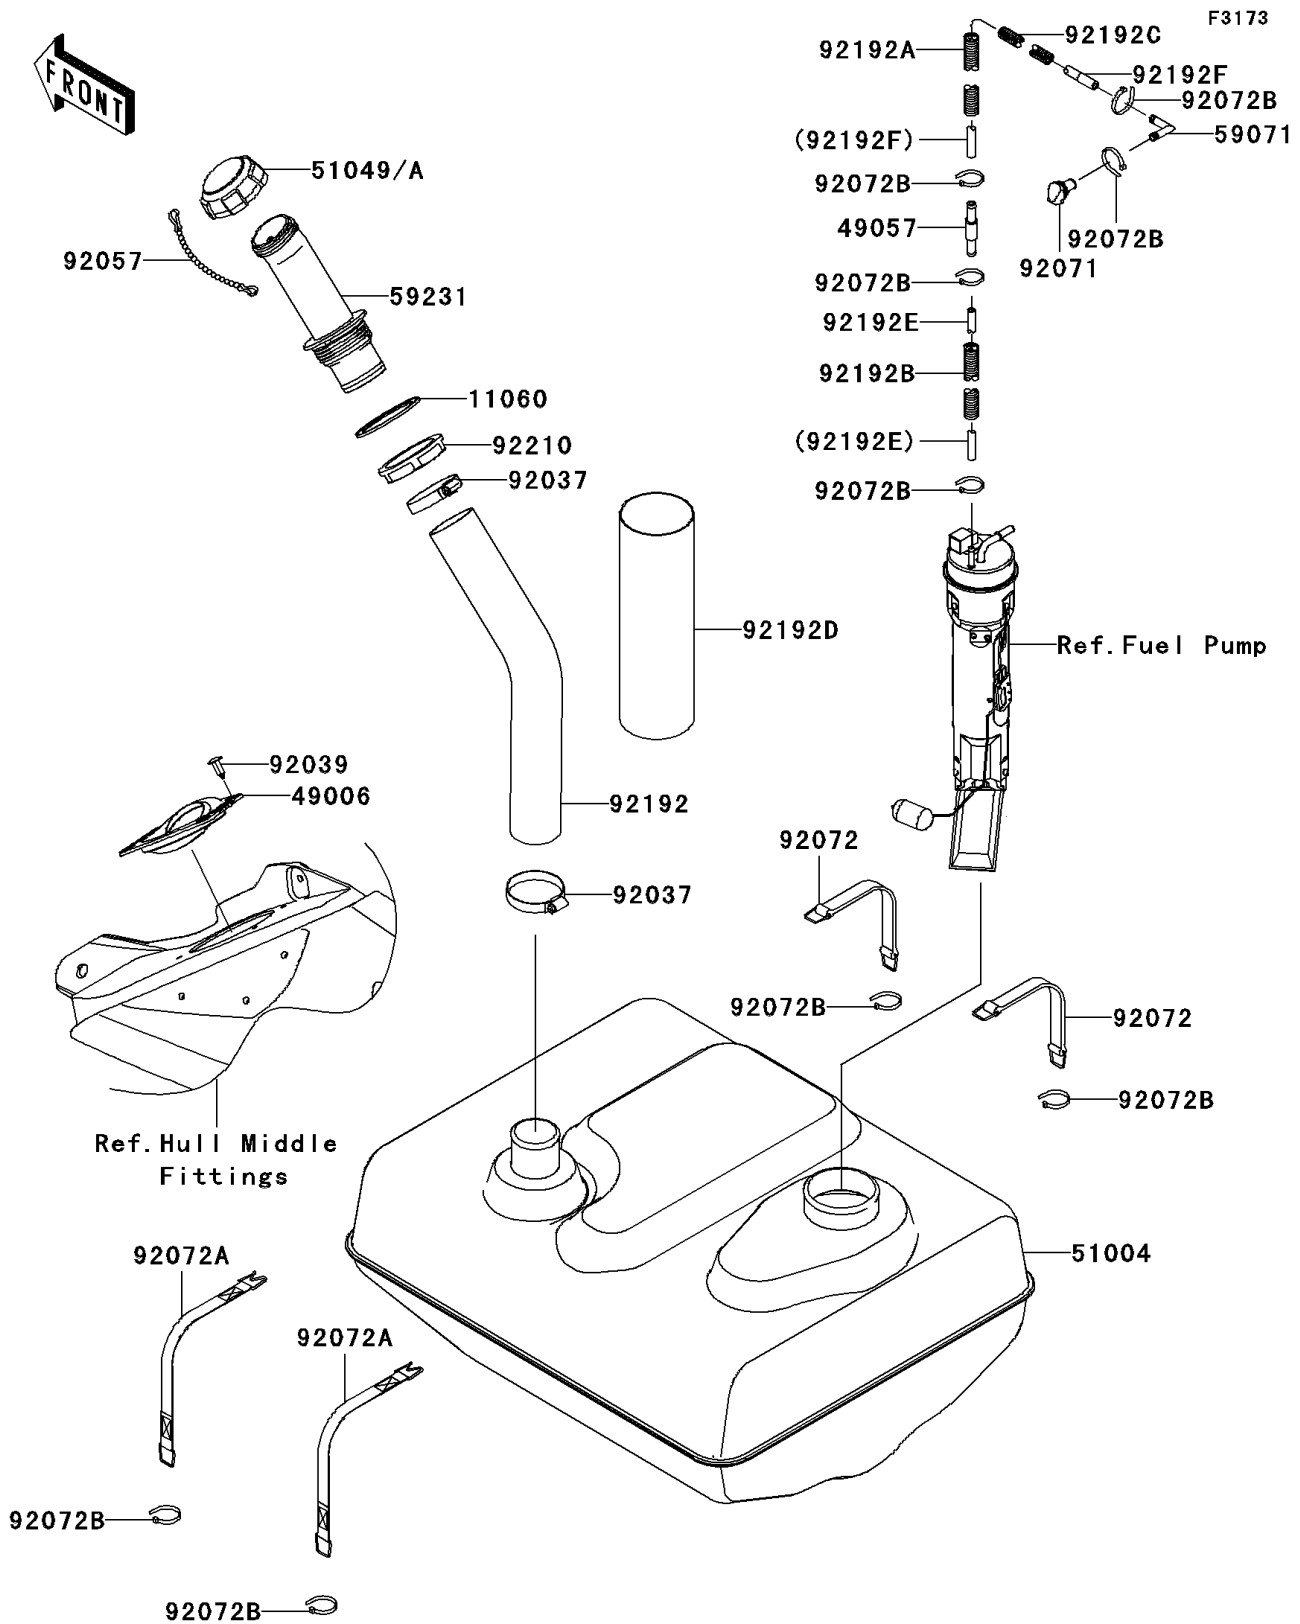

2012 JET SKI® Ultra® 300X PARTS DIAGRAM

Fuel Tank

2012 JET SKI® Ultra® 300X PARTS LIST

Fuel Tank

ITEM NAME	PART NUMBER	QUANTITY
GASKET,FUEL-FILLER (Ref # 11060)	11060-3780	1
BOOT (Ref # 49006)	49006-3719	1
VALVE-RELIEF (Ref # 49057)	49057-3707	1
TANK-FUEL (Ref # 51004)	51004-3749	1
CAP-TANK,FUEL (Ref # 51049)	51049-0713	1
JOINT (Ref # 59071)	59071-3736	1
FILLER,FUEL TANK (Ref # 59231)	59231-3727	1
CLAMP (Ref # 92037)	92037-3738	2
RIVET (Ref # 92039)	92039-3788	4
CHAIN,COVER,L=100 (Ref # 92057)	92057-3704	1
GROMMET (Ref # 92071)	92071-3841	1
BAND (Ref # 92072)	92072-3845	2
BAND (Ref # 92072A)	92072-3847	2
BAND,L=100.08 (Ref # 92072B)	92072-3882	9
TUBE,FUEL TANK-FILLER (Ref # 92192)	92192-1044	1
TUBE,CORRUGATED,15.3X20.6X650 (Ref # 92192A)	92192-3748	1
TUBE,CORRUGATED,L=120 (Ref # 92192B)	92192-3749	1
TUBE,CORRUGATED,L=350 (Ref # 92192C)	92192-3788	1
TUBE,86X89X300 (Ref # 92192D)	92192-3822	1
TUBE,5.8X10.8X100 (Ref # 92192E)	92192-3840	1
TUBE,5.8X10.8X1000 (Ref # 92192F)	92192-3849	1
NUT,FUEL FILLER (Ref # 92210)	92210-3802	1