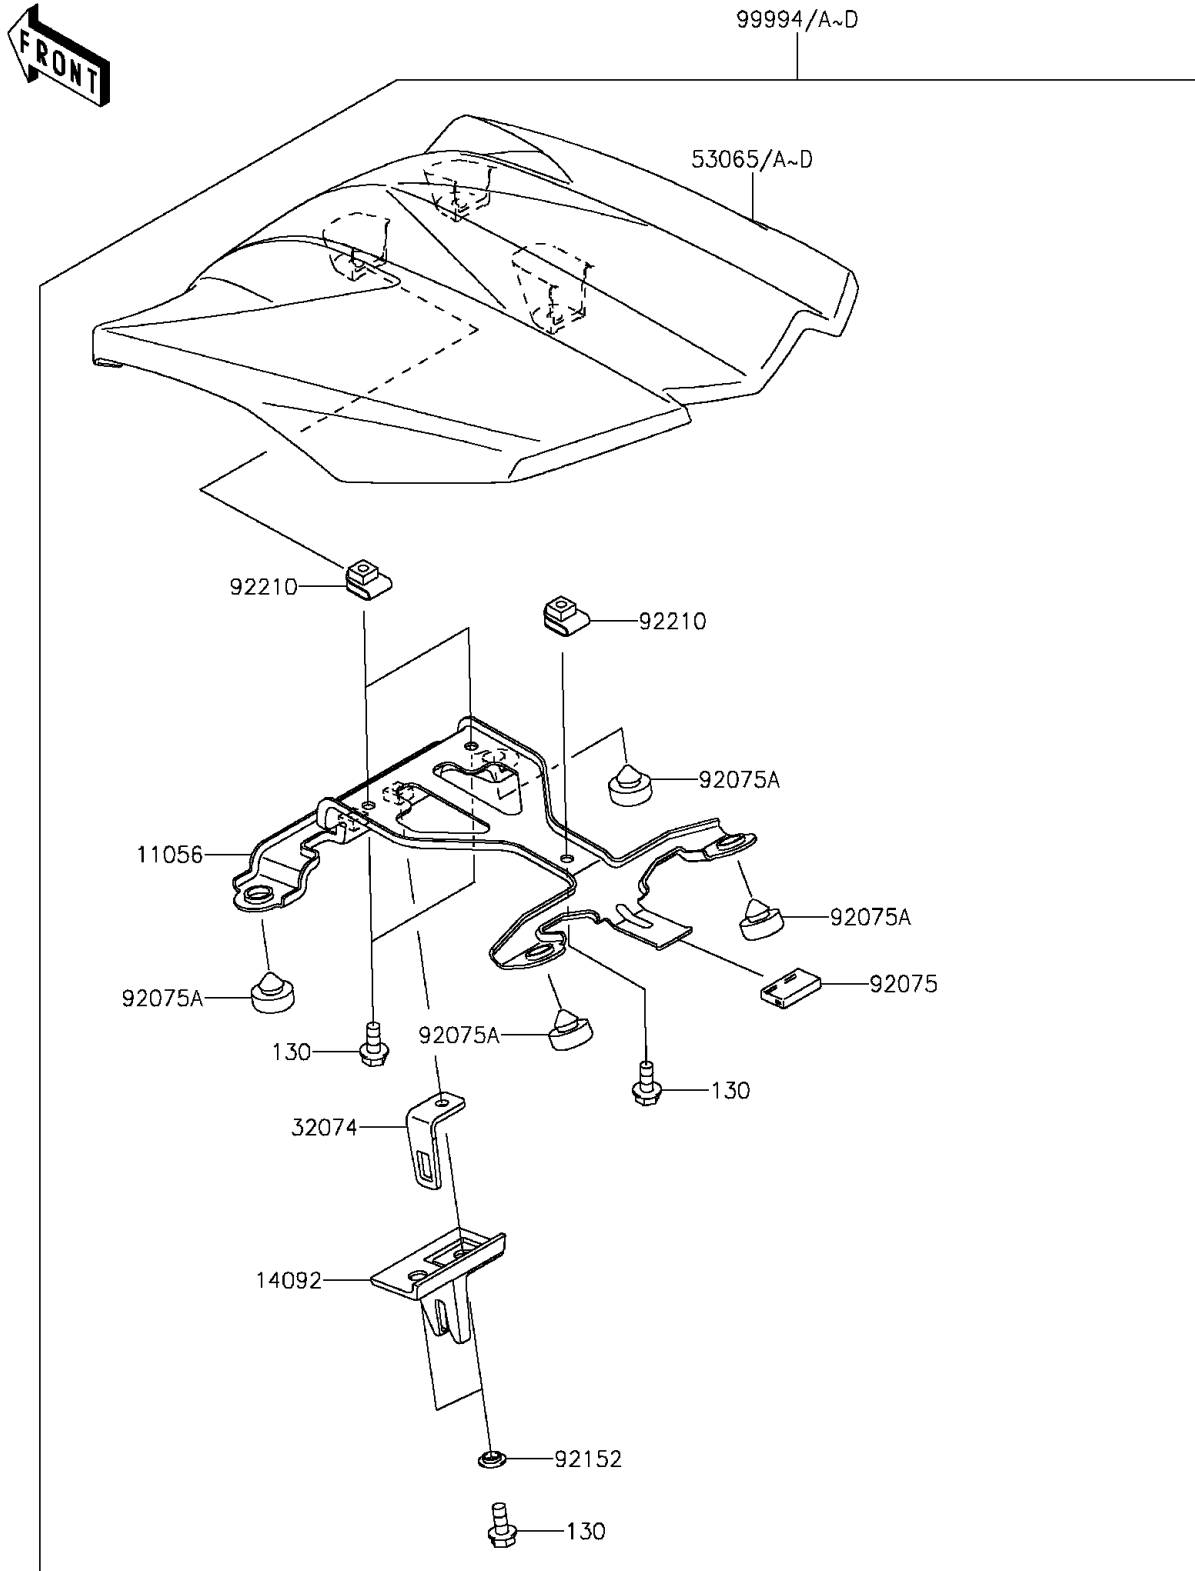

2016 NINJA® 1000 ABS PARTS DIAGRAM

Accessory(Single Seat Cover)

F2910

2016 NINJA® 1000 ABS PARTS LIST

Accessory(Single Seat Cover)

ITEM NAME	PART NUMBER	QUANTITY
-----------	-------------	----------