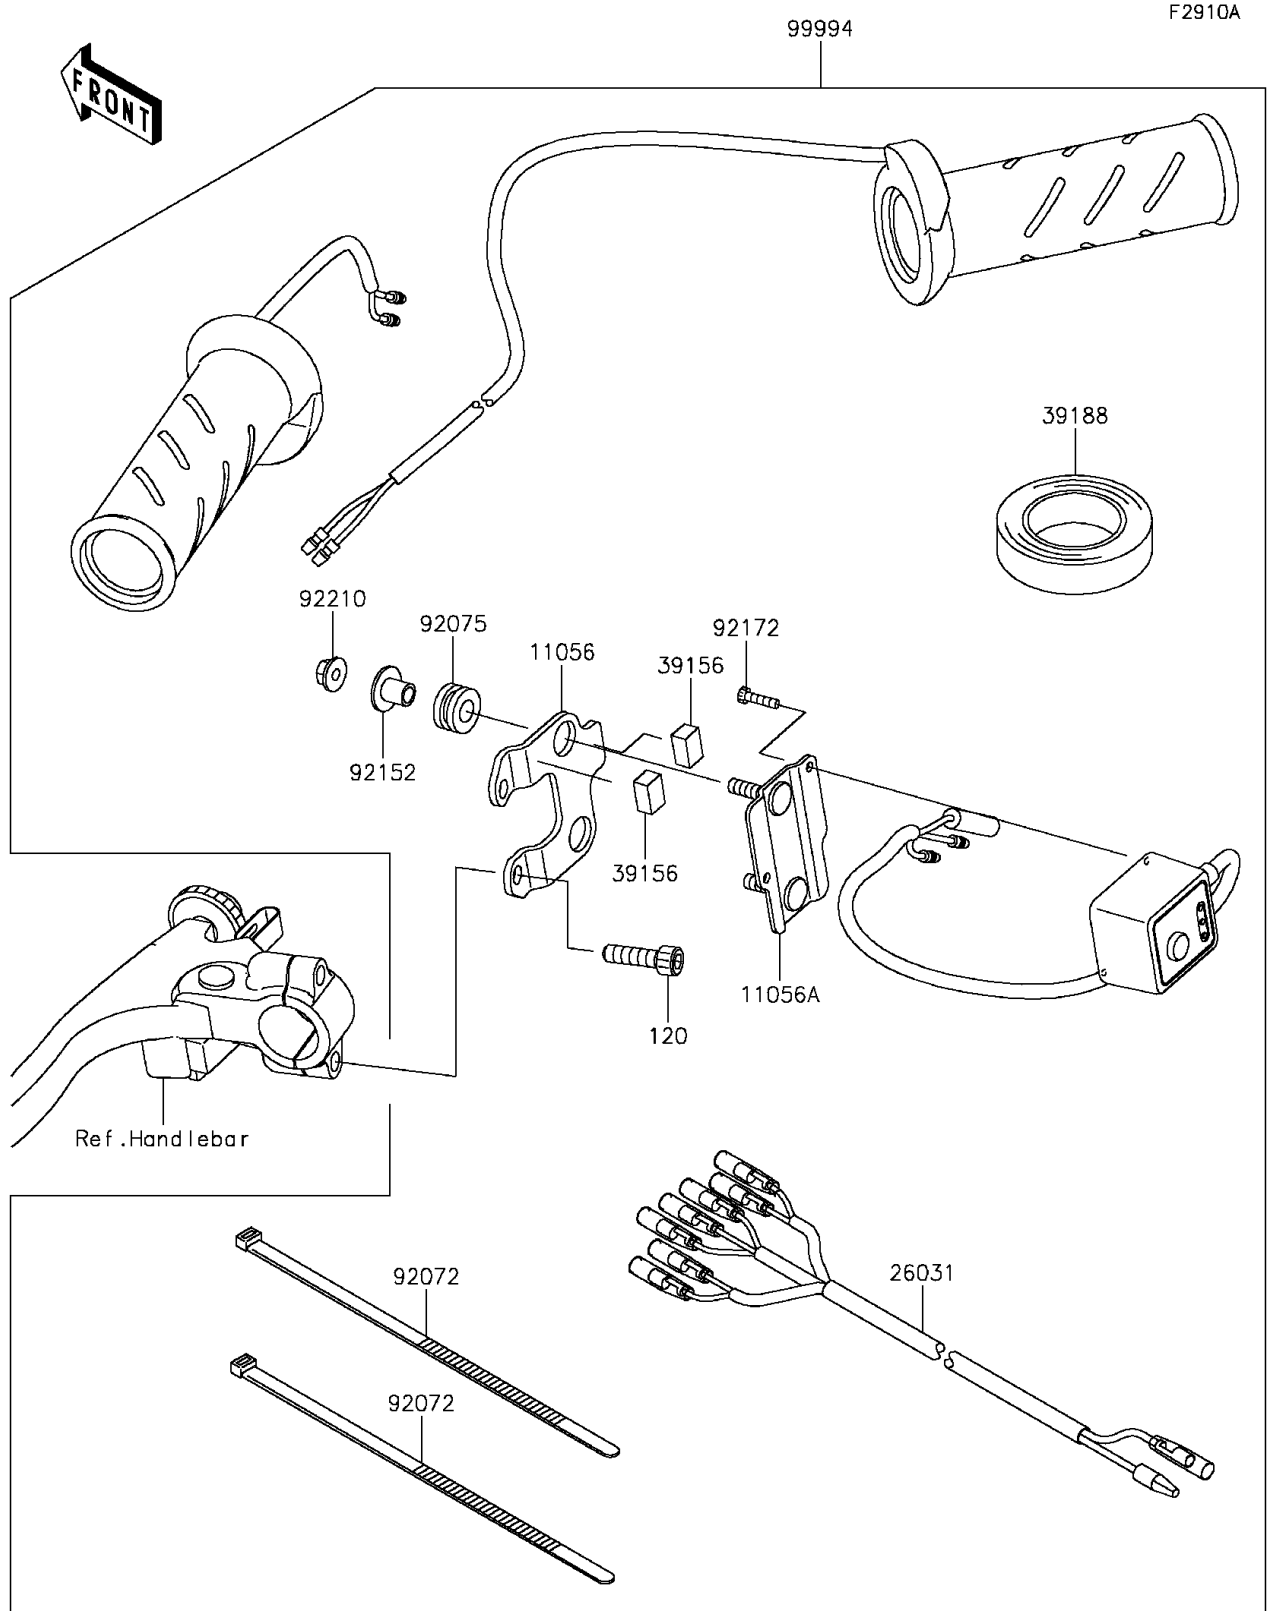

2016 NINJA® 1000 ABS PARTS DIAGRAM

Accessory(Grip Heater)

2016 NINJA® 1000 ABS PARTS LIST

Accessory(Grip Heater)

ITEM NAME	PART NUMBER	QUANTITY
-----------	-------------	----------