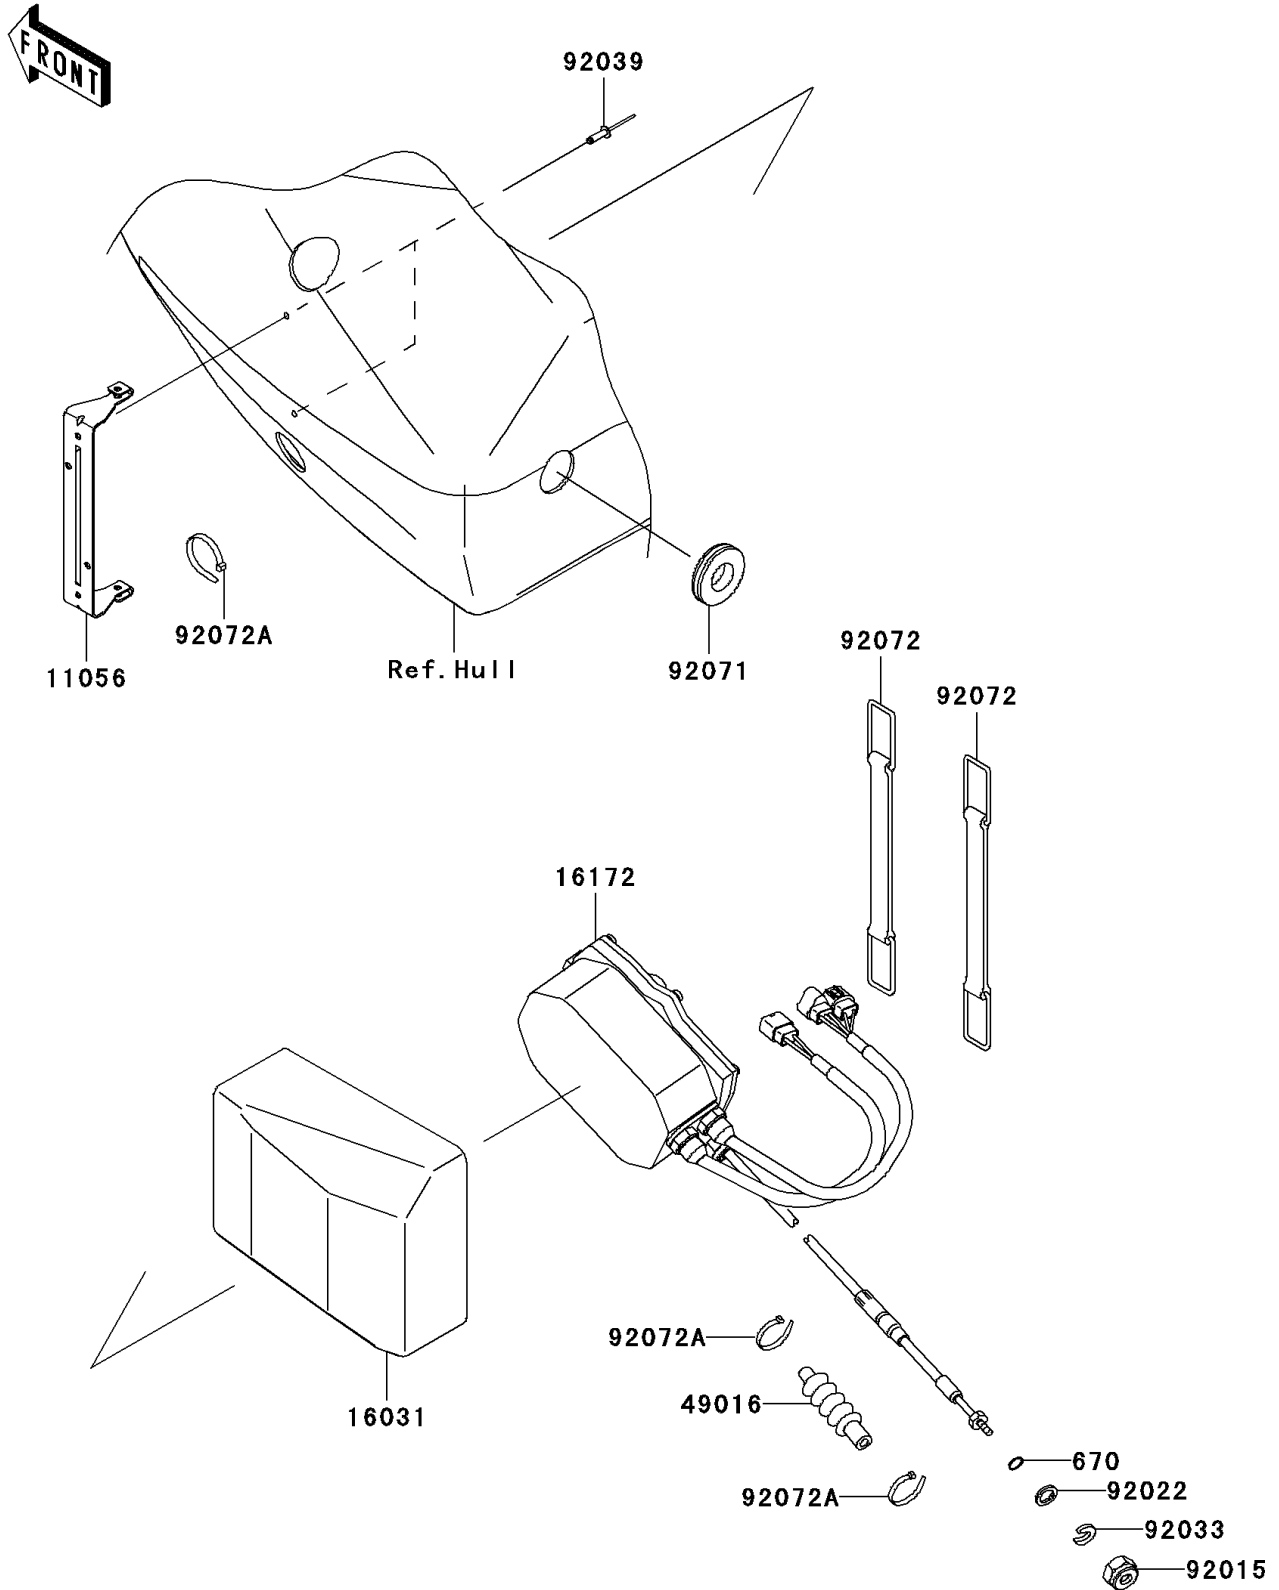

2012 JET SKI® Ultra® 300X PARTS DIAGRAM

Control

F3177

2012 JET SKI® Ultra® 300X PARTS LIST

Control

ITEM NAME	PART NUMBER	QUANTITY
O RING,11MM (Ref # 670)	670B2011	1
BRACKET (Ref # 11056)	11056-0711	1
FLOAT (Ref # 16031)	16031-3993	1
ACTUATOR,JET PUMP (Ref # 16172)	16172-3707	1
COVER-SEAL,TILT CABLE (Ref # 49016)	49016-3702	1
NUT,20MM (Ref # 92015)	92015-526	1
WASHER (Ref # 92022)	92022-535	1
RING-SNAP,7.7X17.5X3.0 (Ref # 92033)	92033-3737	1
RIVET (Ref # 92039)	92039-3714	2
GROMMET (Ref # 92071)	92071-3840	1
BAND,BATTERY (Ref # 92072)	92072-3841	2
BAND,L=100.08 (Ref # 92072A)	92072-3882	3