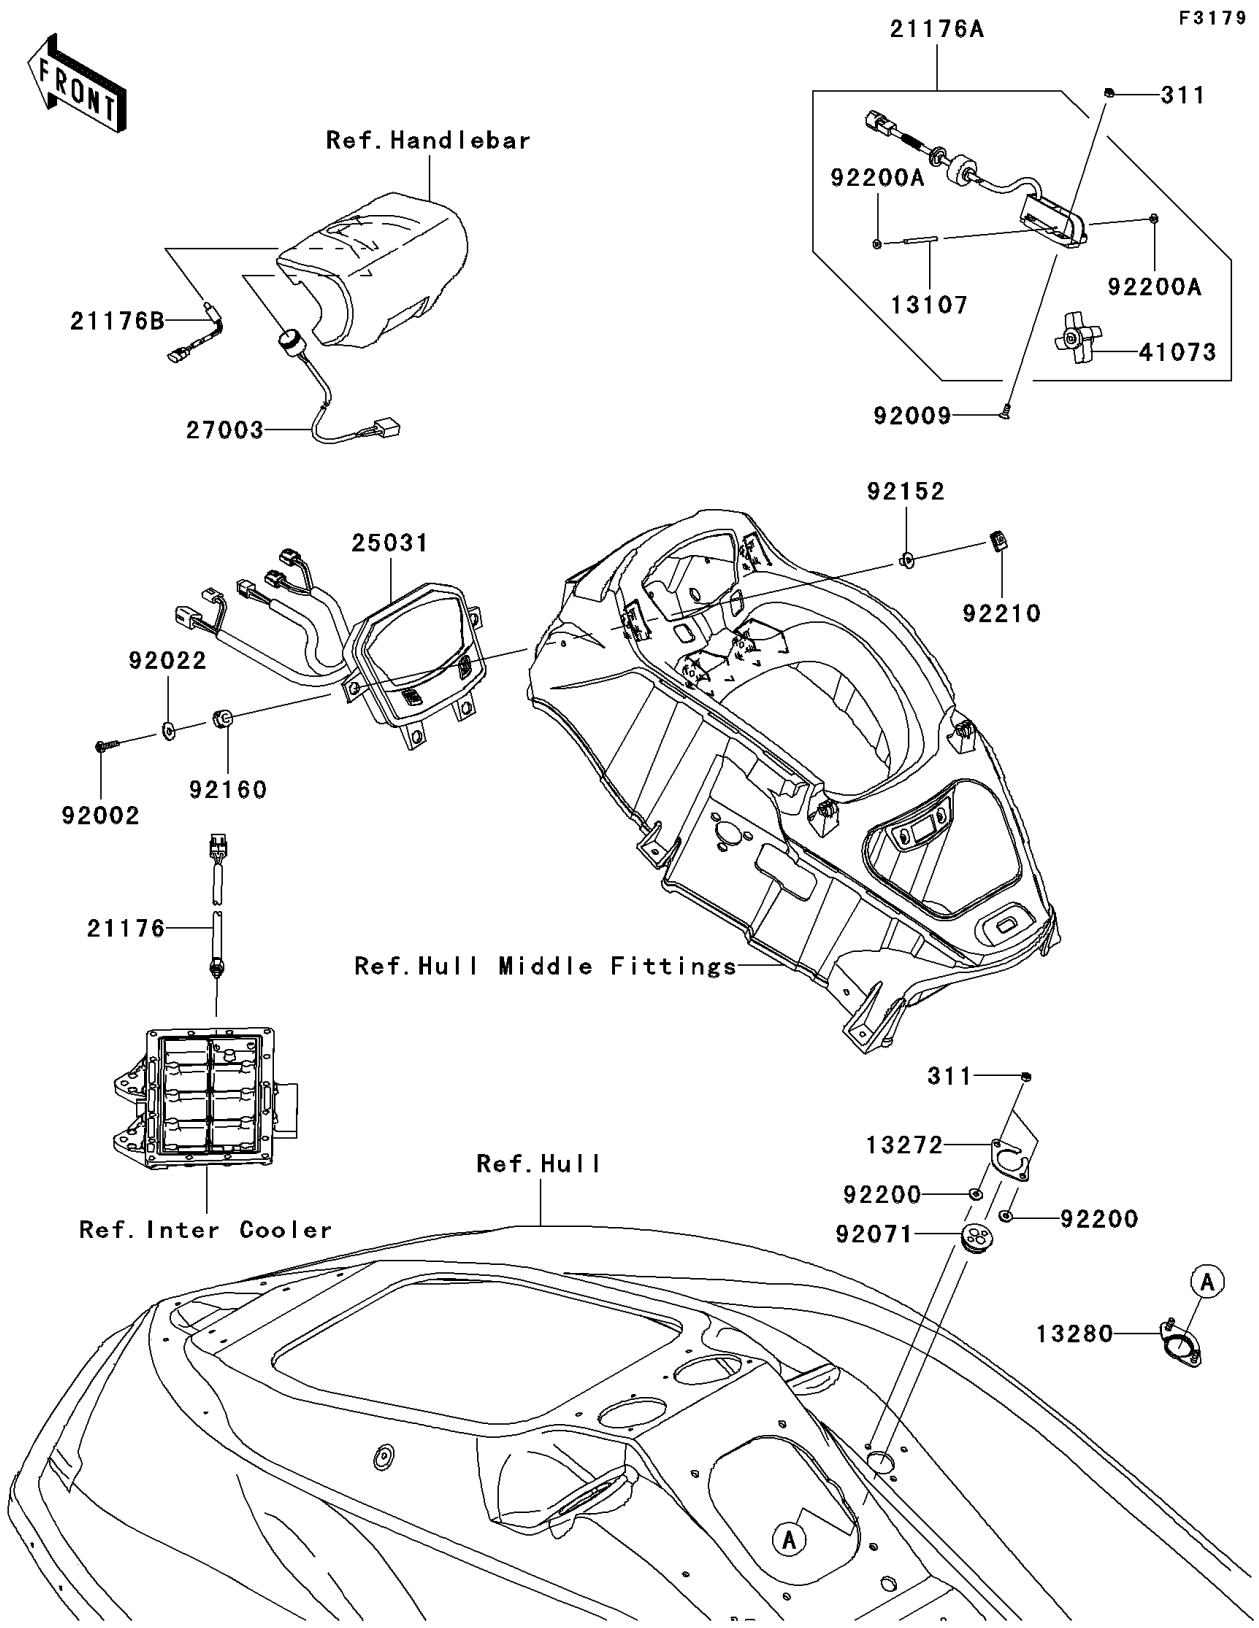

2011 JET SKI® Ultra® 300X PARTS DIAGRAM

Meters

2011 JET SKI® Ultra® 300X PARTS LIST

Meters

ITEM NAME	PART NUMBER	QUANTITY
NUT-HEX,6MM (Ref # 311)	311R0600	6
SHAFT (Ref # 13107)	13107-3807	1
PLATE (Ref # 13272)	13272-3729	1
HOLDER (Ref # 13280)	13280-0724	1
SENSOR,TEMP (Ref # 21176)	21176-0072	1
SENSOR,SPEED (Ref # 21176A)	21176-3775	1
SENSOR,AIR TEMP (Ref # 21176B)	21176-3778	1
METER-ASSY (Ref # 25031)	25031-3760	1
HORN (Ref # 27003)	27003-3706	1
WHEEL-ASSY,PADDLE (Ref # 41073)	41073-3701	1
BOLT,6X25 (Ref # 92002)	92002-3714	4
SCREW,6X16 (Ref # 92009)	92009-3703	4
WASHER,6.5X20X1.5 (Ref # 92022)	92022-3710	4
GROMMET,HARNESS (Ref # 92071)	92071-3790	1
COLLAR (Ref # 92152)	92152-3755	4
DAMPER (Ref # 92160)	92160-1167	4
WASHER,6.5X16X2.0 (Ref # 92200)	92200-1543	2
WASHER (Ref # 92200A)	92200-3805	2
NUT,6MM (Ref # 92210)	92210-3768	4