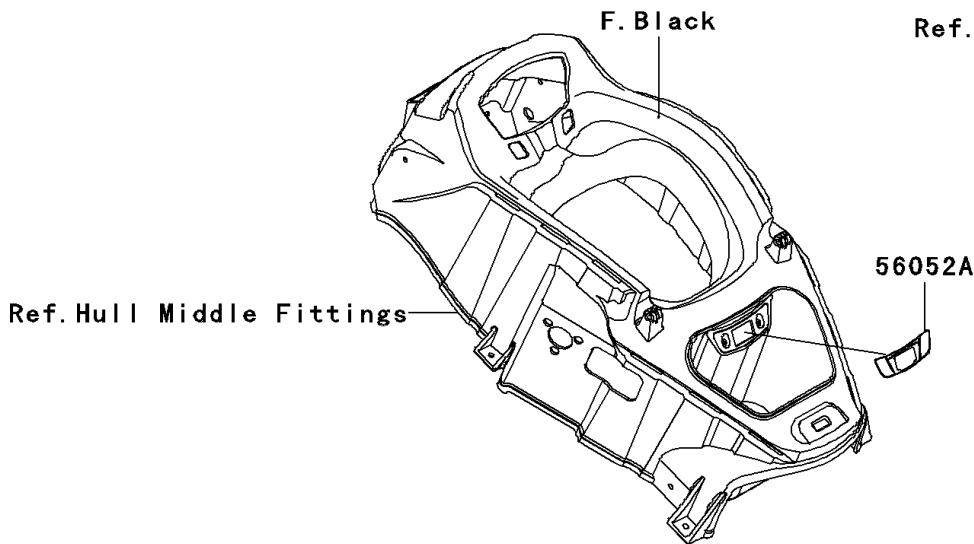

# 2011 JET SKI® Ultra® 300X PARTS DIAGRAM

Decals(Red)(HBFA)

F3880A

## 2011 JET SKI® Ultra® 300X PARTS LIST

Decals(Red)(HBFA)

ITEM NAME	PART NUMBER	QUANTITY
MARK,SUPERCHARGED (Ref # 56052)	56052-3877	1
MARK,IMMOBILIZER (Ref # 56052A)	56052-3878	1
MARK,DECK,KAWASAKI (Ref # 56054)	56054-3750	2
MARK,DECK,ULTRA300X (Ref # 56054A)	56054-3751	2
PATTERN,HULL,LH (Ref # 56069)	56069-3869	1
PATTERN,HULL,RH (Ref # 56069A)	56069-3870	1
PATTERN,DECK,FR,LH (Ref # 56069B)	56069-3871	1
PATTERN,DECK,FR,RH (Ref # 56069C)	56069-3872	1
PATTERN,DECK,RR,LH (Ref # 56069D)	56069-3873	1
PATTERN,DECK,RR,RH (Ref # 56069E)	56069-3874	1
PATTERN,HATCH COVER,LH (Ref # 56069F)	56069-3875	1
PATTERN,HATCH COVER,RH (Ref # 56069G)	56069-3876	1