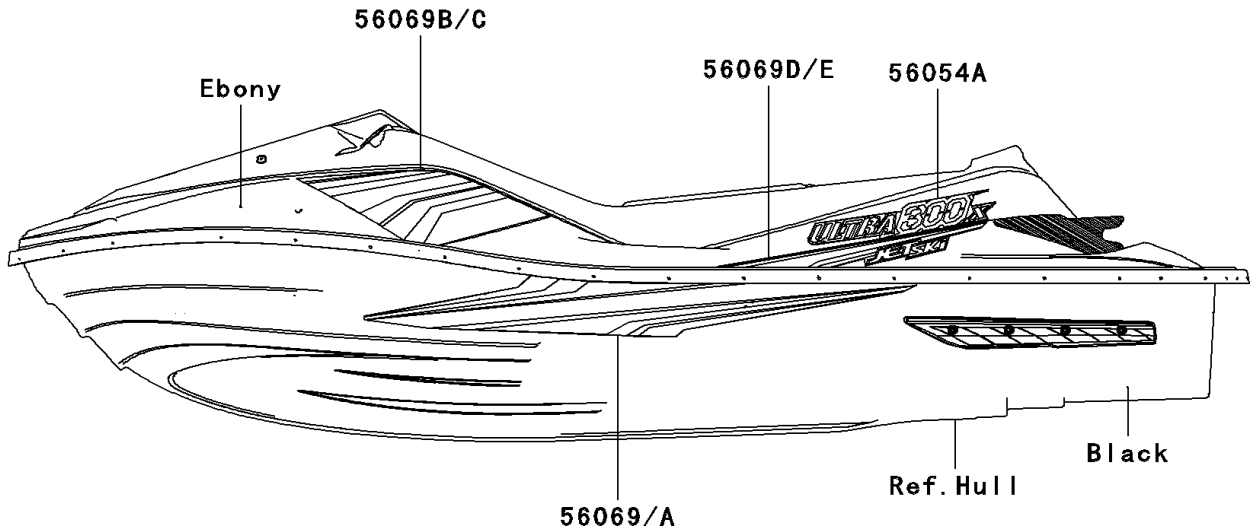

# 2011 JET SKI® Ultra® 300X PARTS DIAGRAM

Decals(Red)(HBFA)

F3880A

## 2011 JET SKI® Ultra® 300X PARTS LIST

Decals(Red)(HBFA)

ITEM NAME	PART NUMBER	QUANTITY
MARK,SUPERCHARGED (Ref # 56052)	56052-3877	1
MARK,IMMOBILIZER (Ref # 56052A)	56052-3878	1
MARK,DECK,KAWASAKI (Ref # 56054)	56054-3750	2
MARK,DECK,ULTRA300X (Ref # 56054A)	56054-3751	2
PATTERN,HULL,LH (Ref # 56069)	56069-3869	1
PATTERN,HULL,RH (Ref # 56069A)	56069-3870	1
PATTERN,DECK,FR,LH (Ref # 56069B)	56069-3871	1
PATTERN,DECK,FR,RH (Ref # 56069C)	56069-3872	1
PATTERN,DECK,RR,LH (Ref # 56069D)	56069-3873	1
PATTERN,DECK,RR,RH (Ref # 56069E)	56069-3874	1
PATTERN,HATCH COVER,LH (Ref # 56069F)	56069-3875	1
PATTERN,HATCH COVER,RH (Ref # 56069G)	56069-3876	1