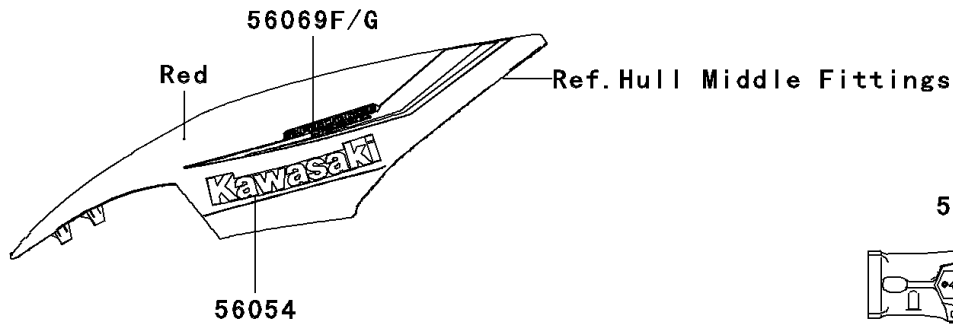

# 2011 JET SKI® Ultra® 300X PARTS DIAGRAM

Decals(Red)(HBFA)

F3880A