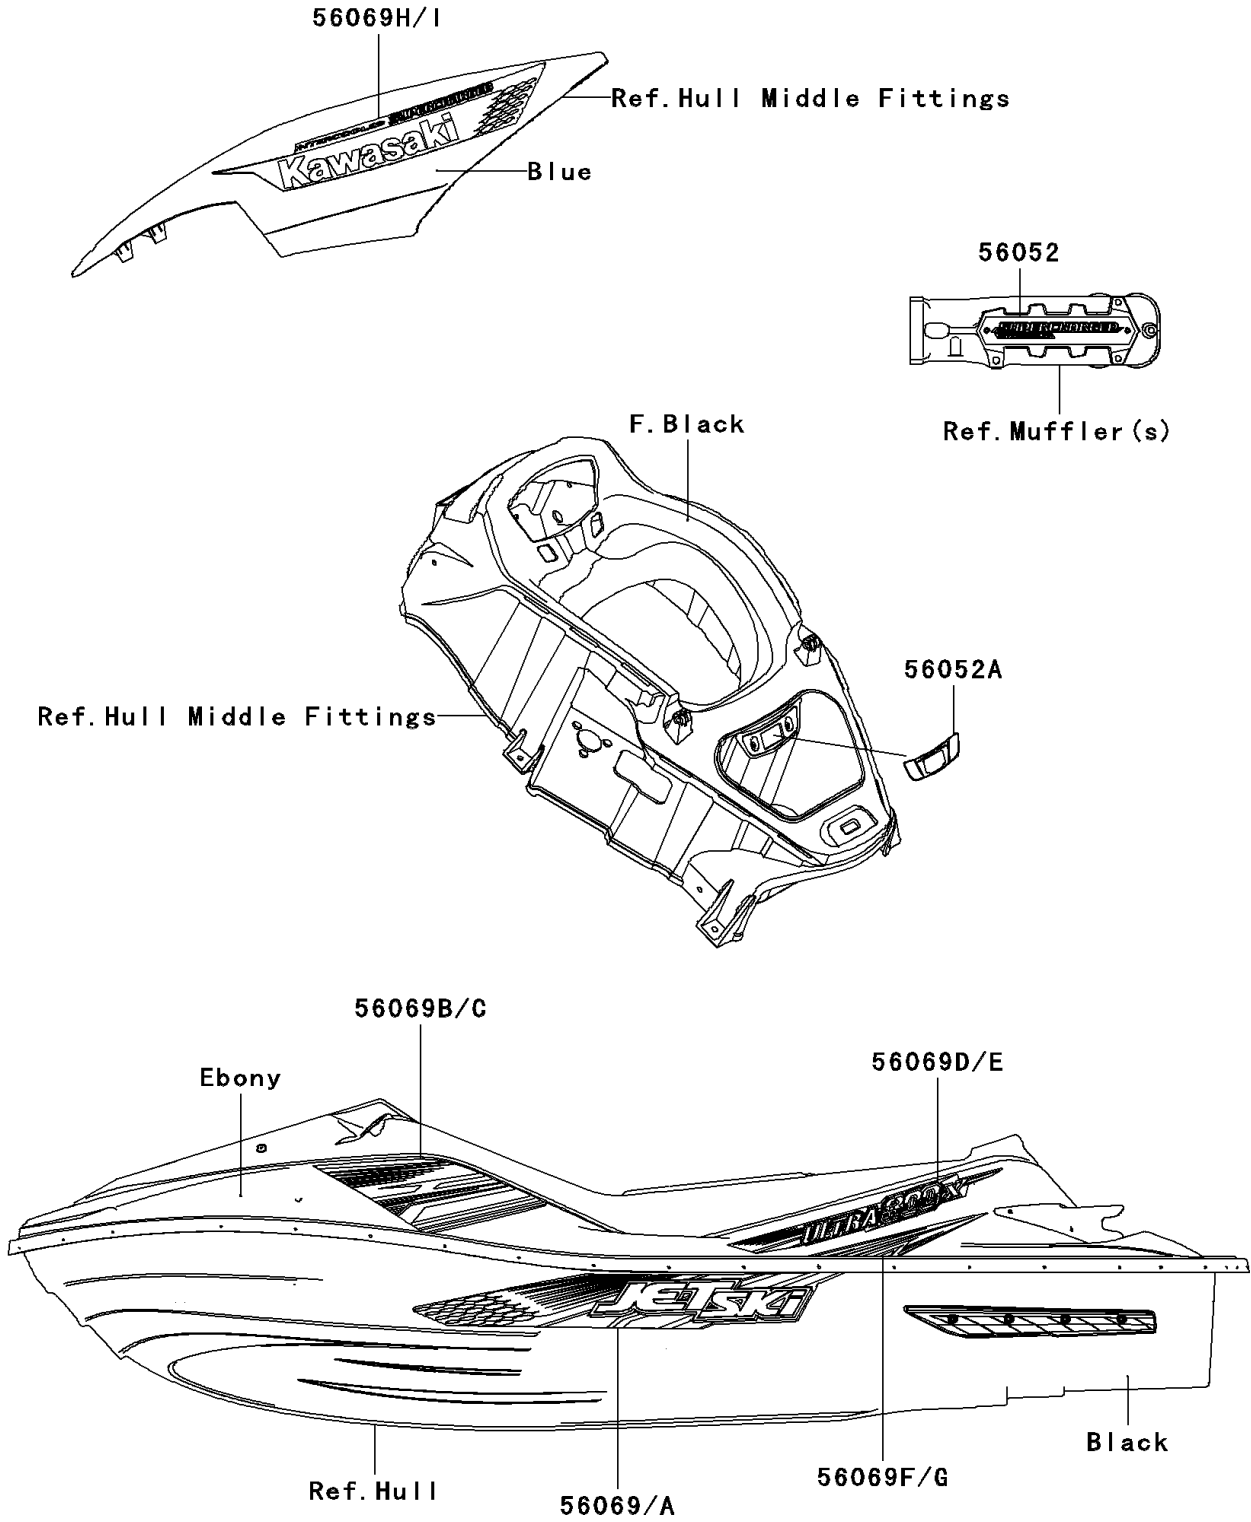

2012 JET SKI® Ultra® 300X PARTS DIAGRAM

Decals(Blue)(HCFA)

F3880C

2012 JET SKI® Ultra® 300X PARTS LIST

Decals(Blue)(HCFA)

ITEM NAME	PART NUMBER	QUANTITY
MARK,SUPERCHARGED (Ref # 56052)	56052-3877	1
MARK,IMMOBILIZER (Ref # 56052A)	56052-3878	1
PATTERN,HULL,LH (Ref # 56069)	56069-1434	1
PATTERN,HULL,RH (Ref # 56069A)	56069-1435	1
PATTERN,DECK,FR,LH (Ref # 56069B)	56069-1436	1
PATTERN,DECK,FR,RH (Ref # 56069C)	56069-1437	1
PATTERN,DECK,RR,LH,ULTRA300X (Ref # 56069D)	56069-1438	1
PATTERN,DECK,RR,RH,ULTRA300X (Ref # 56069E)	56069-1439	1
PATTERN,DECK,RR,LH (Ref # 56069F)	56069-1440	1
PATTERN,DECK,RR,RH (Ref # 56069G)	56069-1441	1
PATTERN,HATCH COVER,LH (Ref # 56069H)	56069-1442	1
PATTERN,HATCH COVER,RH (Ref # 56069I)	56069-1443	1