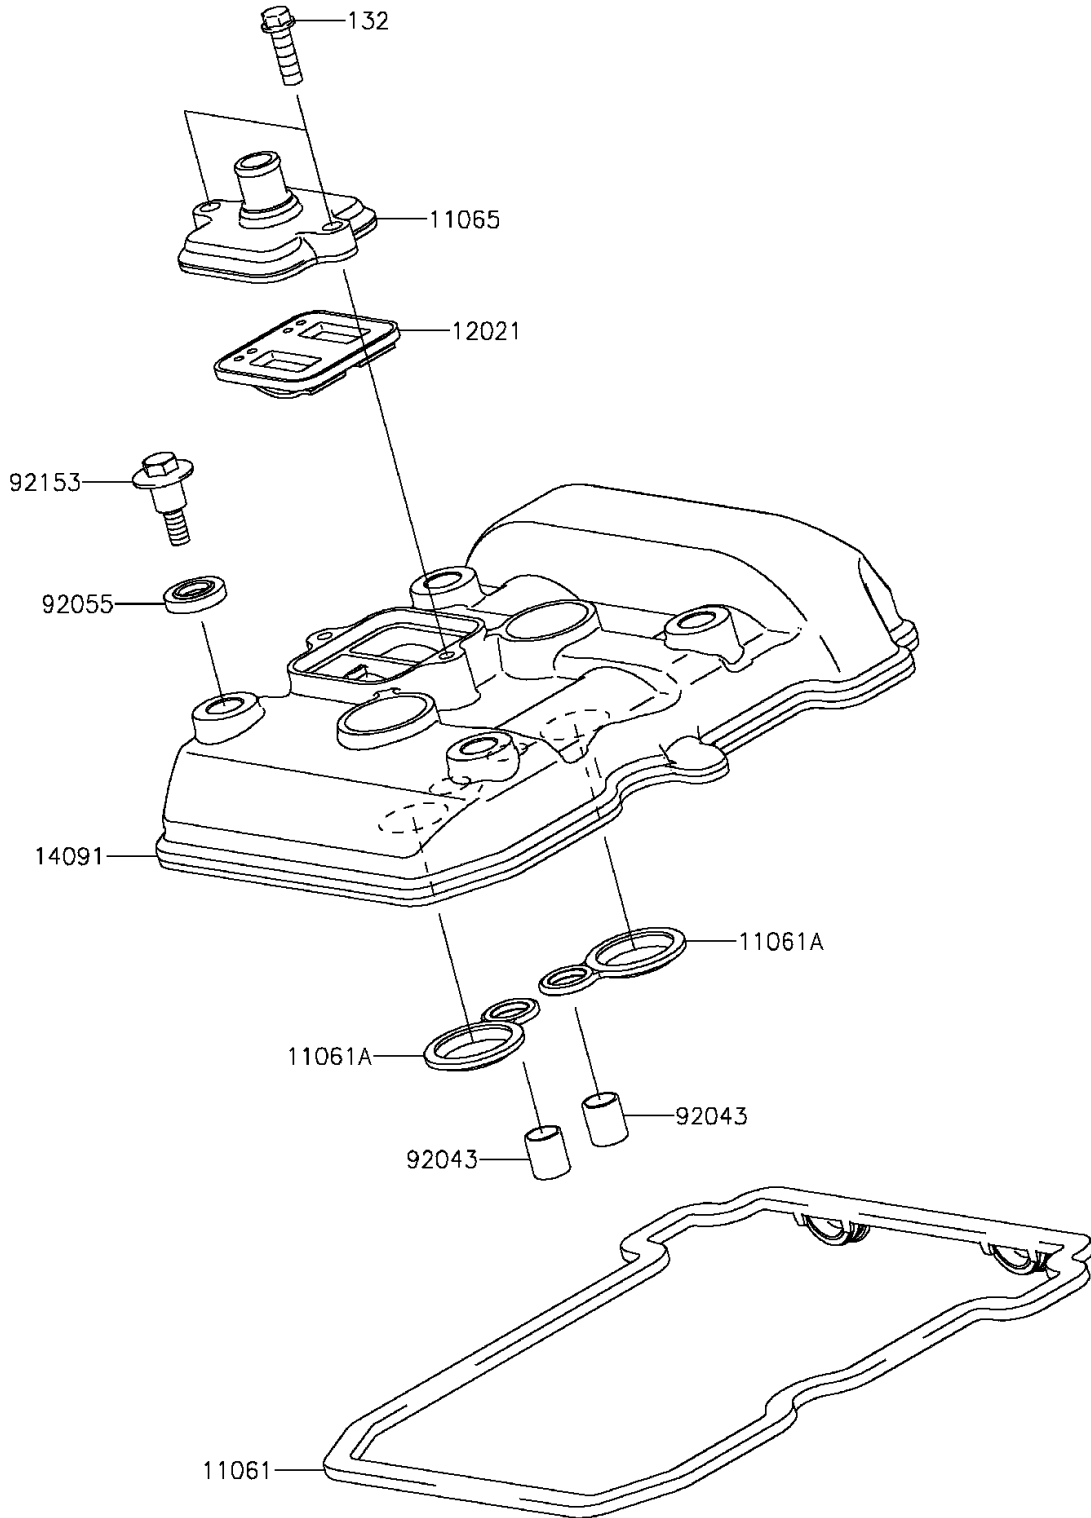

2015 Ninja® 300 PARTS DIAGRAM

Cylinder Head Cover

E1112

2015 Ninja® 300 PARTS LIST

Cylinder Head Cover

ITEM NAME	PART NUMBER	QUANTITY
BOLT-FLANGED-SMALL,6X20 (Ref # 132)	132BA0620	2
GASKET,CYLINDER HEAD COVER (Ref # 11061)	11061-0282	1
GASKET,PLUG HOLE (Ref # 11061A)	11061-0283	2
CAP (Ref # 11065)	11065-0349	1
VALVE-ASSY-REED (Ref # 12021)	12021-1130	1
COVER,CYLINDER HEAD (Ref # 14091)	14091-0724	1
PIN,10.1X12X14 (Ref # 92043)	92043-4009	2
RING-O,HEAD COVER BOLT (Ref # 92055)	92055-1352	4
BOLT,HEAD COVER (Ref # 92153)	92153-0793	4