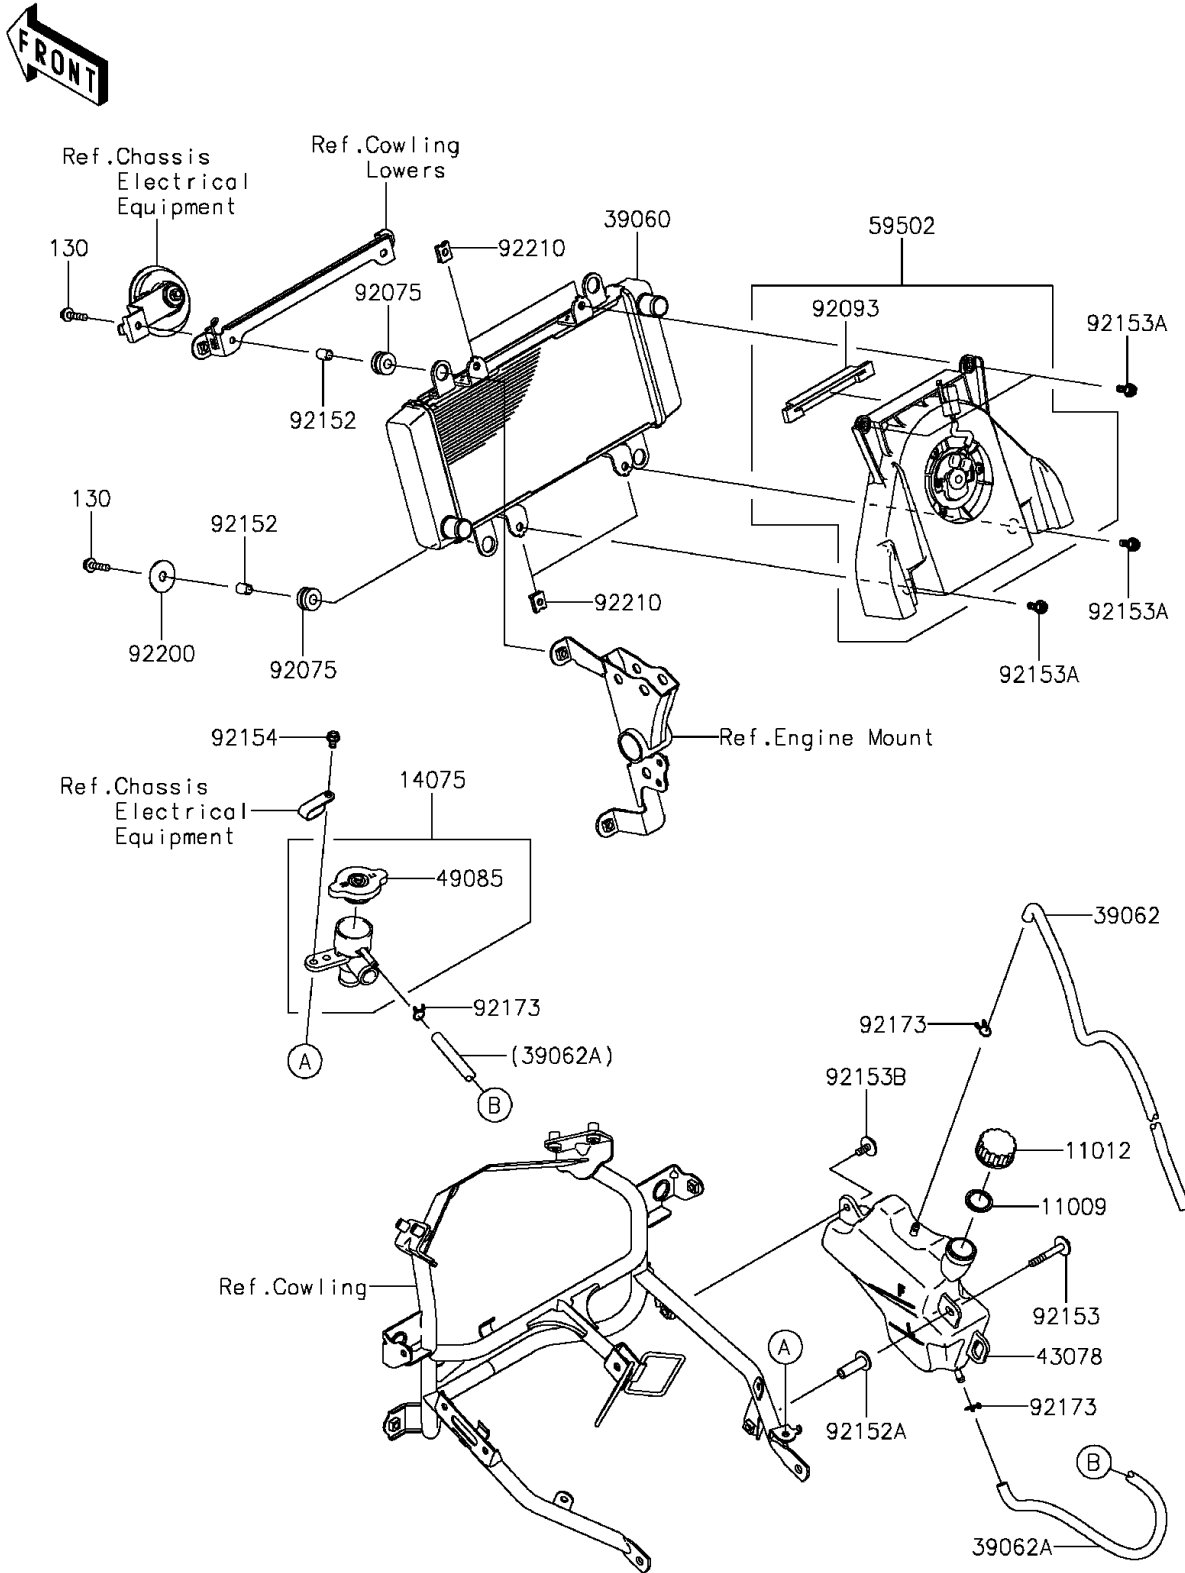

2015 Ninja® 300 PARTS DIAGRAM

Radiator

E3032

2015 Ninja® 300 PARTS LIST

Radiator

ITEM NAME	PART NUMBER	QUANTITY
BOLT-FLANGED,6X25 (Ref # 130)	130BA0625	4
GASKET,RESERVOIR TANK CAP (Ref # 11009)	11009-1145	1
CAP (Ref # 11012)	11012-1084	1
CAP-ASSY,RADIATOR (Ref # 14075)	14075-1061	1
RADIATOR (Ref # 39060)	39060-0710	1
HOSE-COOLING,OVERFLOW (Ref # 39062)	39062-0335	1
HOSE-COOLING,RESERVOIR (Ref # 39062A)	39062-0629	1
RESERVOIR (Ref # 43078)	43078-0558	1
CAP-ASSY-PRESSURE (Ref # 49085)	49085-1066	1
FAN-ASSY (Ref # 59502)	59502-0050	1
DAMPER (Ref # 92075)	92075-1690	4
SEAL (Ref # 92093)	92093-0587	1
COLLAR,6.8X10X13 (Ref # 92152)	92152-0846	4
COLLAR,L=29 (Ref # 92152A)	92152-1591	1
BOLT,6X45 (Ref # 92153)	92153-0003	1
BOLT (Ref # 92153A)	92153-0531	4
BOLT,FLANGED-SMALL,6X16 (Ref # 92153B)	92153-1798	1
BOLT,UPSET-WP,6X16 (Ref # 92154)	92154-0961	1
CLAMP (Ref # 92173)	92173-0050	3
WASHER,6.5X24X1.6 (Ref # 92200)	92200-0789	2
NUT (Ref # 92210)	92210-1323	4