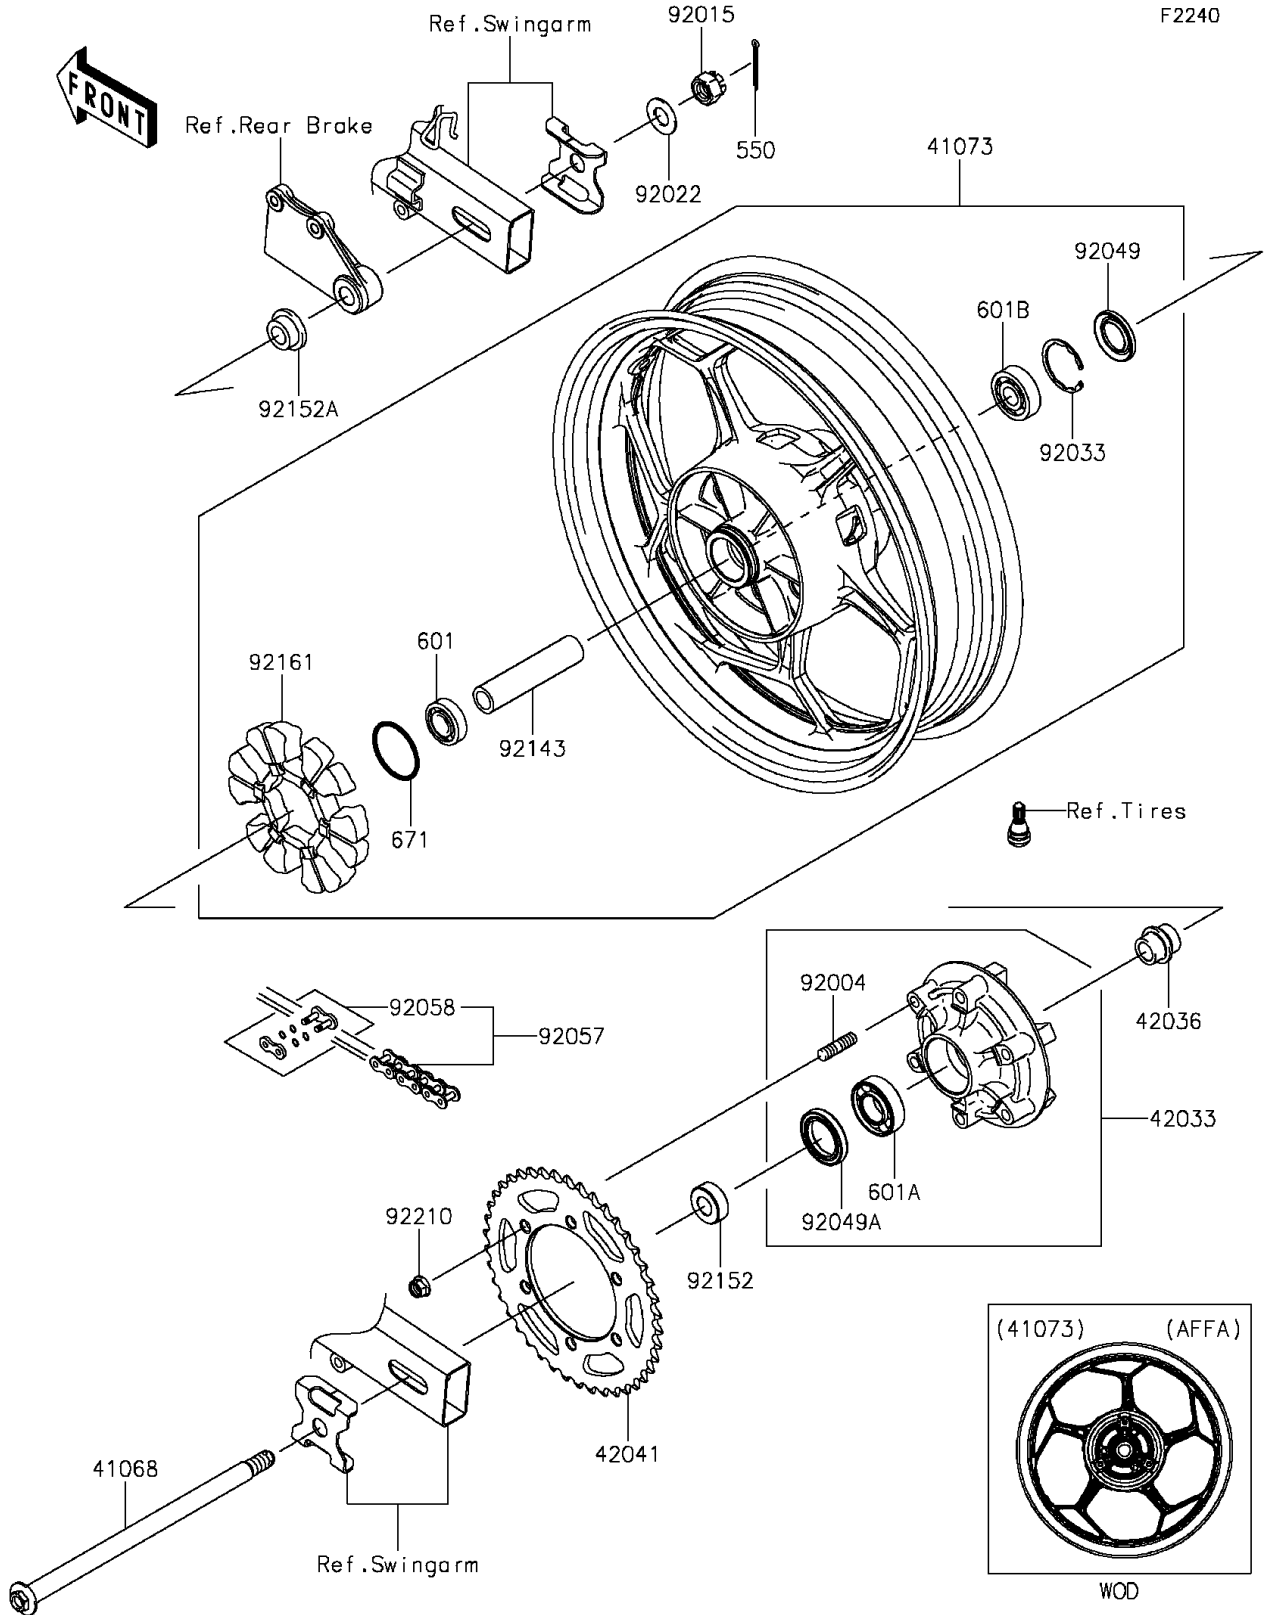

2015 Ninja® 300 PARTS DIAGRAM

Rear Wheel/Chain

2015 Ninja® 300 PARTS LIST

Rear Wheel/Chain

ITEM NAME	PART NUMBER	QUANTITY
PIN-COTTER,4.0X35 (Ref # 550)	550AA4035	1
BEARING-BALL,#6203UUC3 (Ref # 601)	601B6203UU	1
BEARING-BALL,#6205G (Ref # 601A)	601B6205G	1
BEARING-BALL,6303LLUC3/2ASU68 (Ref # 601B)	601B6303UU	1
O RING,50MM (Ref # 671)	671B2550	1
AXLE,RR (Ref # 41068)	41068-1223	1
WHEEL-ASSY,RR,G.BLACK (Ref # 41073)	41073-0657-18F	1
COUPLING-ASSY,RR HUB (Ref # 42033)	42033-0044	1
SLEEVE,RR HUB,L=30 (Ref # 42036)	42036-1055	1
SPROCKET-HUB,42T (Ref # 42041)	42041-0118	1
STUD,10X19 (Ref # 92004)	92004-0028	6
NUT,CASTLE,16MM (Ref # 92015)	92015-1947	1
WASHER,17.5X34X2.0 (Ref # 92022)	92022-1916	1
RING-SNAP,47MM (Ref # 92033)	92033-1042	1
SEAL-OIL,BJN28475 (Ref # 92049)	92049-1056	1
SEAL-OIL (Ref # 92049A)	92049-1287	1
CHAIN,DRIVE,EK520SR-O2X106L (Ref # 92057)	92057-0019	1
JOINT-CHAIN,DRIVE (Ref # 92058)	92058-1102	1
COLLAR,RR HUB,L=111 (Ref # 92143)	92143-1416	1
COLLAR,17X35X13 (Ref # 92152)	92152-0843	1
COLLAR,17X28(38)X15 (Ref # 92152A)	92152-0844	1
DAMPER,RR HUB SHOCK (Ref # 92161)	92161-0700	1
NUT,LOCK,FLANGED,10MM (Ref # 92210)	92210-0276	6