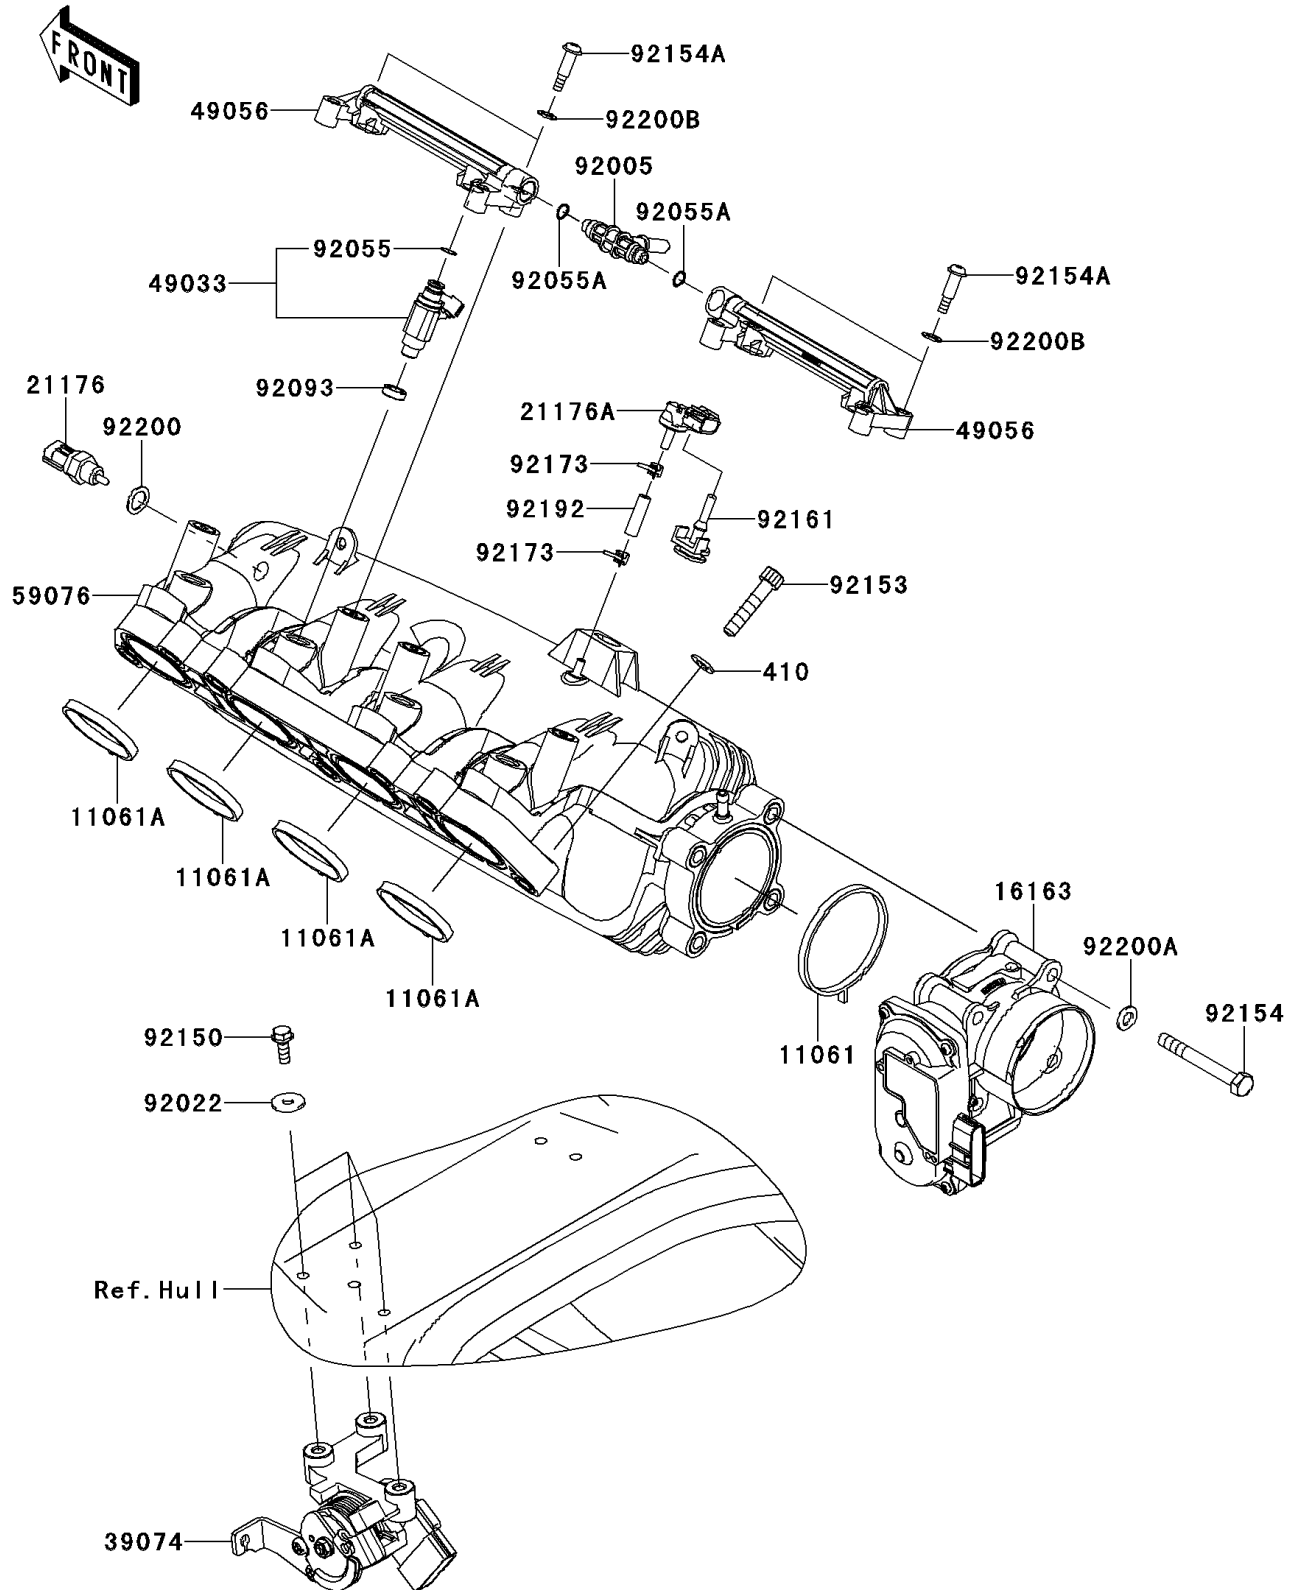

2013 JET SKI® ULTRA® 300X PARTS DIAGRAM

Throttle

E1510

2013 JET SKI® ULTRA® 300X PARTS LIST

Throttle

ITEM NAME	PART NUMBER	QUANTITY
WASHER-PLAIN-SMALL,8MM (Ref # 410)	410S0800	7
GASKET,MANIFOLD (Ref # 11061)	11061-3766	1
GASKET,THROTTLE (Ref # 11061A)	11061-3767	4
THROTTLE-ASSY (Ref # 16163)	16163-3717	1
SENSOR,AIR TEMPERATURE (Ref # 21176)	21176-1086	1
SENSOR,BOOST (Ref # 21176A)	21176-3777	1
LEVER-ASSY-THROTTLE (Ref # 39074)	39074-3730	1
NOZZLE-INJECTION (Ref # 49033)	49033-3709	4
PIPE-INJECTION,FUEL (Ref # 49056)	49056-3705	2
MANIFOLD-INTAKE (Ref # 59076)	59076-3736	1
FITTING,FUEL PIPE (Ref # 92005)	92005-3766	1
WASHER,6.5X20X1.5 (Ref # 92022)	92022-3710	3
RING-O,INJECTION NOZZLE (Ref # 92055)	92055-1622	4
RING-O (Ref # 92055A)	92055-3782	2
SEAL (Ref # 92093)	92093-0127	4
BOLT,6X18 (Ref # 92150)	92150-3729	3
BOLT,SOCKET,8X40 (Ref # 92153)	92153-0517	7
BOLT (Ref # 92154)	92154-3712	4
BOLT (Ref # 92154A)	92154-3713	4
DAMPER (Ref # 92161)	92161-3796	1
CLAMP (Ref # 92173)	92173-3702	2
TUBE (Ref # 92192)	92192-3857	1
WASHER,12X18X1 (Ref # 92200)	92200-0712	1
WASHER (Ref # 92200A)	92200-3806	4
WASHER (Ref # 92200B)	92200-3807	4