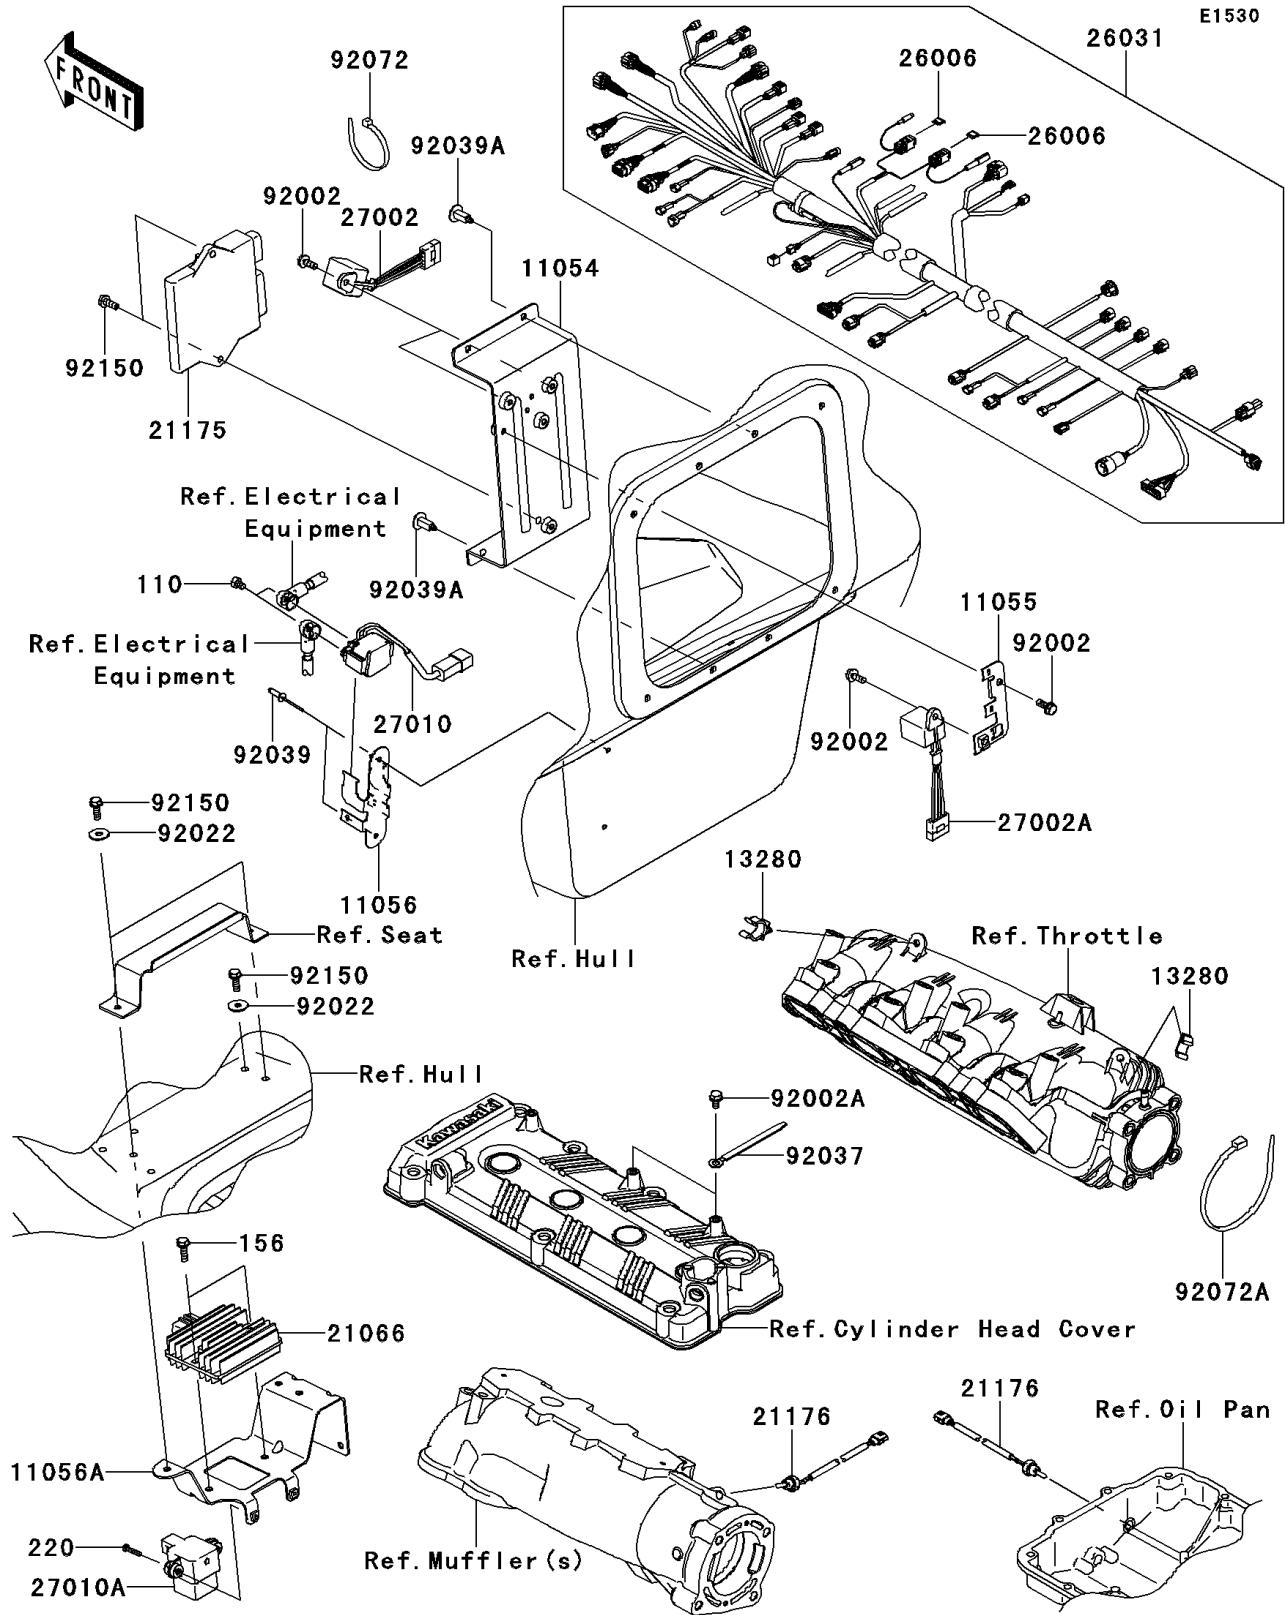

# 2013 JET SKI® ULTRA® 300X PARTS DIAGRAM

## Fuel Injection

### Fuel Injection

ITEM NAME	PART NUMBER	QUANTITY
BOLT,6X8 (Ref # 110)	110R0608	2
BOLT-WP,6X20 (Ref # 156)	156R0620	2
SCREW-PAN-CROSS,4X20 (Ref # 220)	220R0420	2
BRACKET,ECU&RELAY (Ref # 11054)	11054-3743	1
BRACKET,FUSE (Ref # 11055)	11055-3713	1
BRACKET,SWITCH (Ref # 11056)	11056-1114	1
BRACKET,REGULATOR&VDS (Ref # 11056A)	11056-3702	1
HOLDER,HARNESS (Ref # 13280)	13280-3760	2
REGULATOR-VOLTAGE (Ref # 21066)	21066-3718	1
CONTROL UNIT-ELECTRONIC (Ref # 21175)	21175-0817	1
SENSOR,TEMP (Ref # 21176)	21176-0741	2
FUSE,MINI BLADE,20A,YELLOW (Ref # 26006)	26006-3704	2
HARNESS,MAIN (Ref # 26031)	26031-1570	1
RELAY-ASSY (Ref # 27002)	27002-3703	2
RELAY-ASSY (Ref # 27002A)	27002-3704	1
SWITCH (Ref # 27010)	27010-0710	1
SWITCH,VDS (Ref # 27010A)	27010-3785	1
BOLT,6X16 (Ref # 92002)	92002-3728	4
BOLT,6X12 (Ref # 92002A)	92002-3763	2
WASHER,6.5X20X1.5 (Ref # 92022)	92022-3710	3
CLAMP,L=100 (Ref # 92037)	92037-3736	2
RIVET (Ref # 92039)	92039-3714	2
RIVET (Ref # 92039A)	92039-3788	4
BAND,L=188.85 (Ref # 92072)	92072-0105	1
BAND,L=372.24 (Ref # 92072A)	92072-3883	1
BOLT,6X18 (Ref # 92150)	92150-3729	5