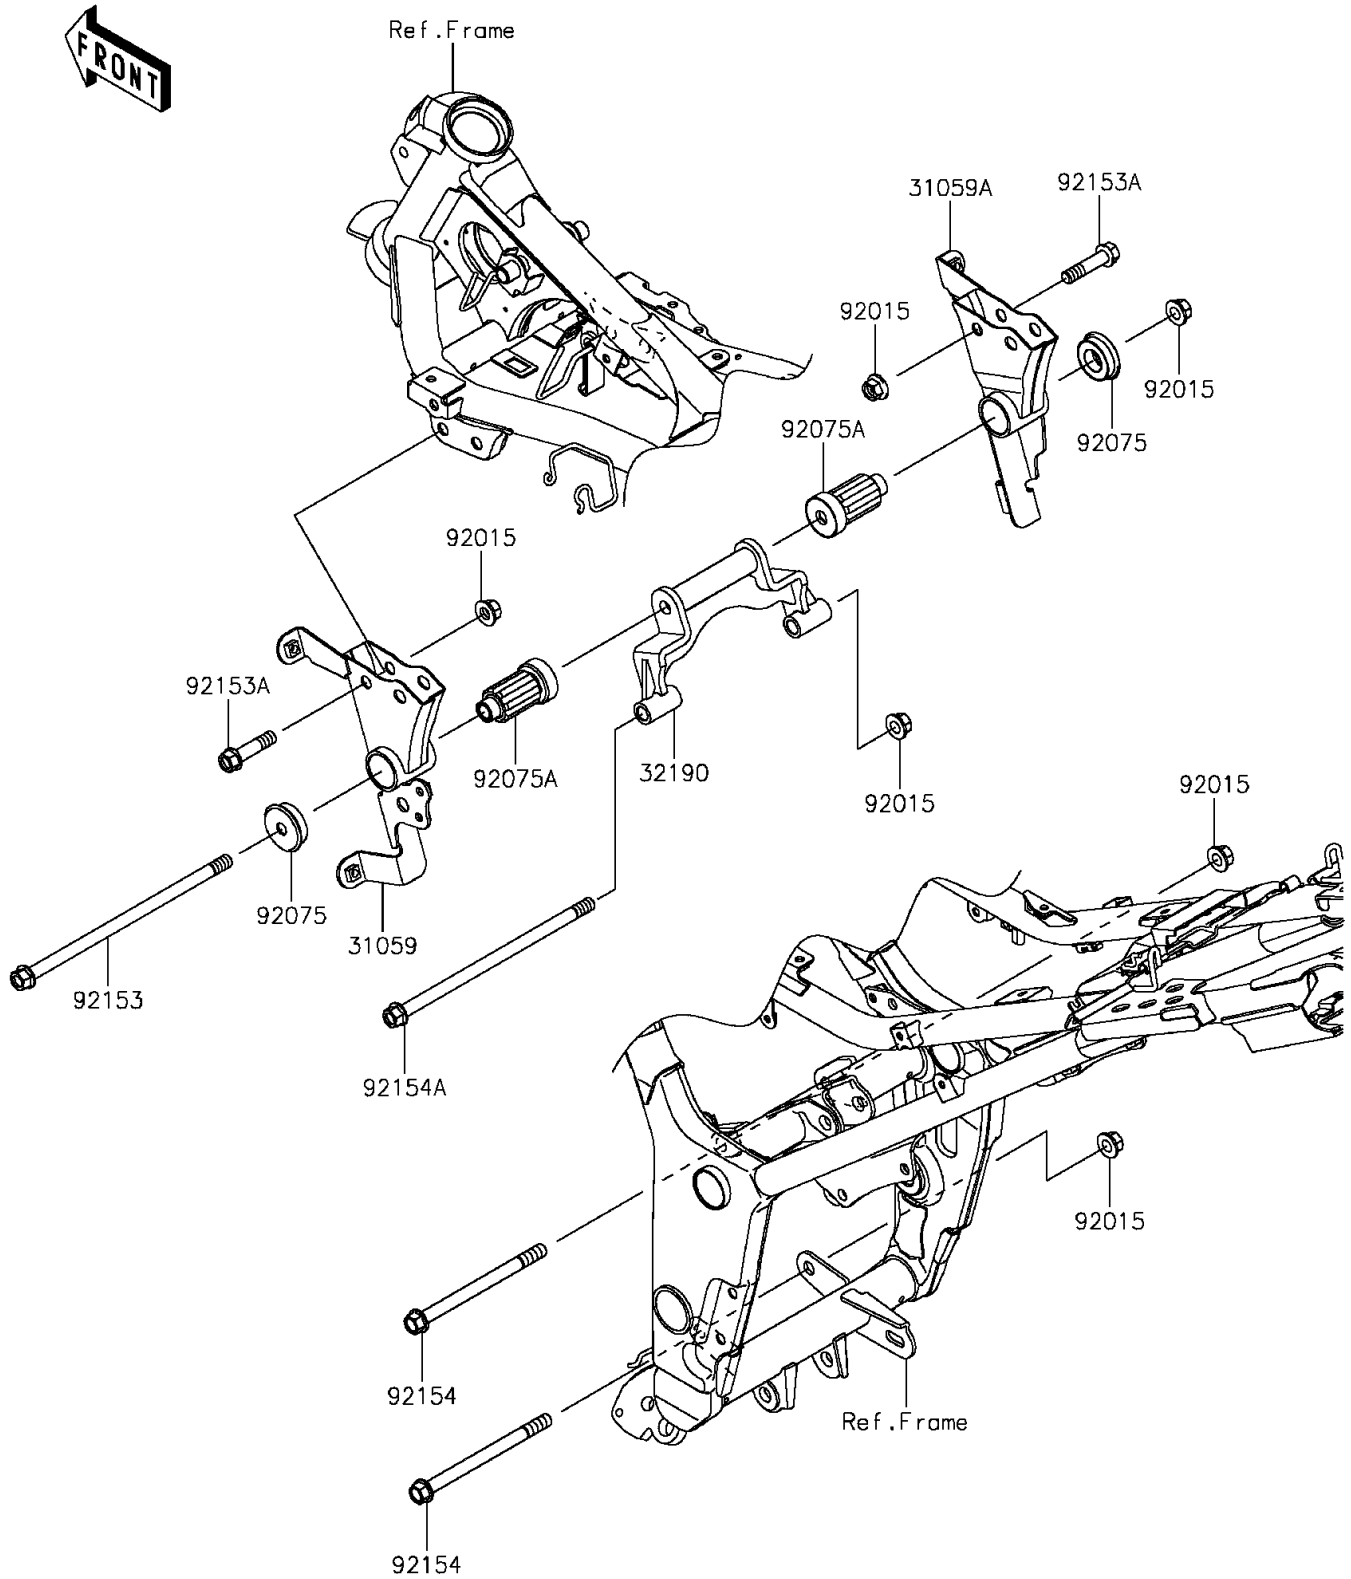

2015 NINJA® 300 ABS PARTS DIAGRAM

Engine Mount

F2122

2015 NINJA® 300 ABS PARTS LIST

Engine Mount

ITEM NAME	PART NUMBER	QUANTITY
BRACKET-COMP-ENGINE,LH (Ref # 31059)	31059-0061	1
BRACKET-COMP-ENGINE,RH (Ref # 31059A)	31059-0062	1
BRACKET-ENGINE (Ref # 32190)	32190-0629	1
NUT,FLANGED,10MM (Ref # 92015)	92015-1415	8
DAMPER,ENGINE MOUNT (Ref # 92075)	92075-1738	2
DAMPER,ENGINE MOUNT,MAIN (Ref # 92075A)	92075-1739	2
BOLT,FLANGED,10X240 (Ref # 92153)	92153-0559	1
BOLT,FLANGED,10X42 (Ref # 92153A)	92153-1957	4
BOLT,FLANGED,10X135 (Ref # 92154)	92154-0359	2
BOLT,FLANGED,10X210 (Ref # 92154A)	92154-0360	1