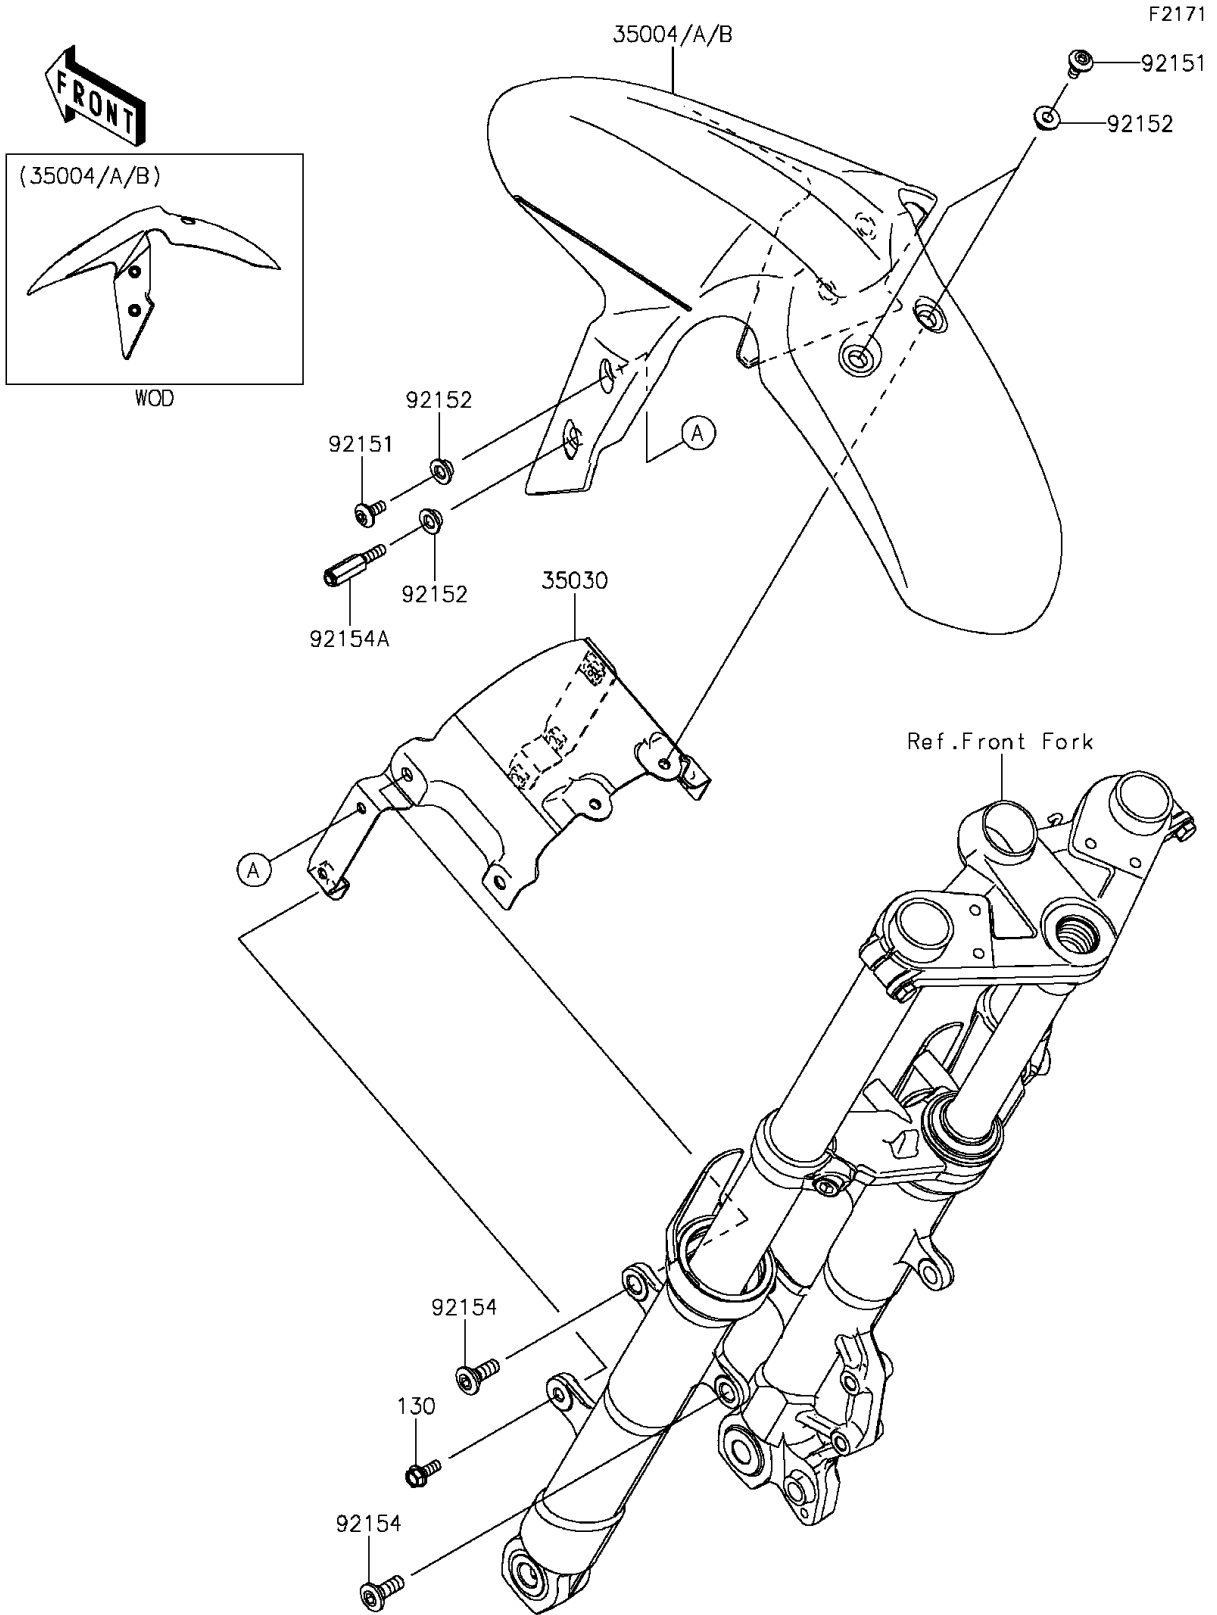

2015 Ninja® 300 ABS SE PARTS DIAGRAM

Front Fender(s)

2015 Ninja® 300 ABS SE PARTS LIST

Front Fender(s)

ITEM NAME	PART NUMBER	QUANTITY
BOLT-FLANGED,6X18 (Ref # 130)	130BA0618	2
FENDER-FRONT,EBONY (Ref # 35004)	35004-0318-H8	1
BRACE-ASSY,FRONT FENDER (Ref # 35030)	35030-0055	1
BOLT,SOCKET,6X14 (Ref # 92151)	92151-1654	4
COLLAR,6.8X10(16)X6.6 (Ref # 92152)	92152-0842	6
BOLT,SOCKET,8X23 (Ref # 92154)	92154-0300	4
BOLT,6X20 (Ref # 92154A)	92154-1020	2