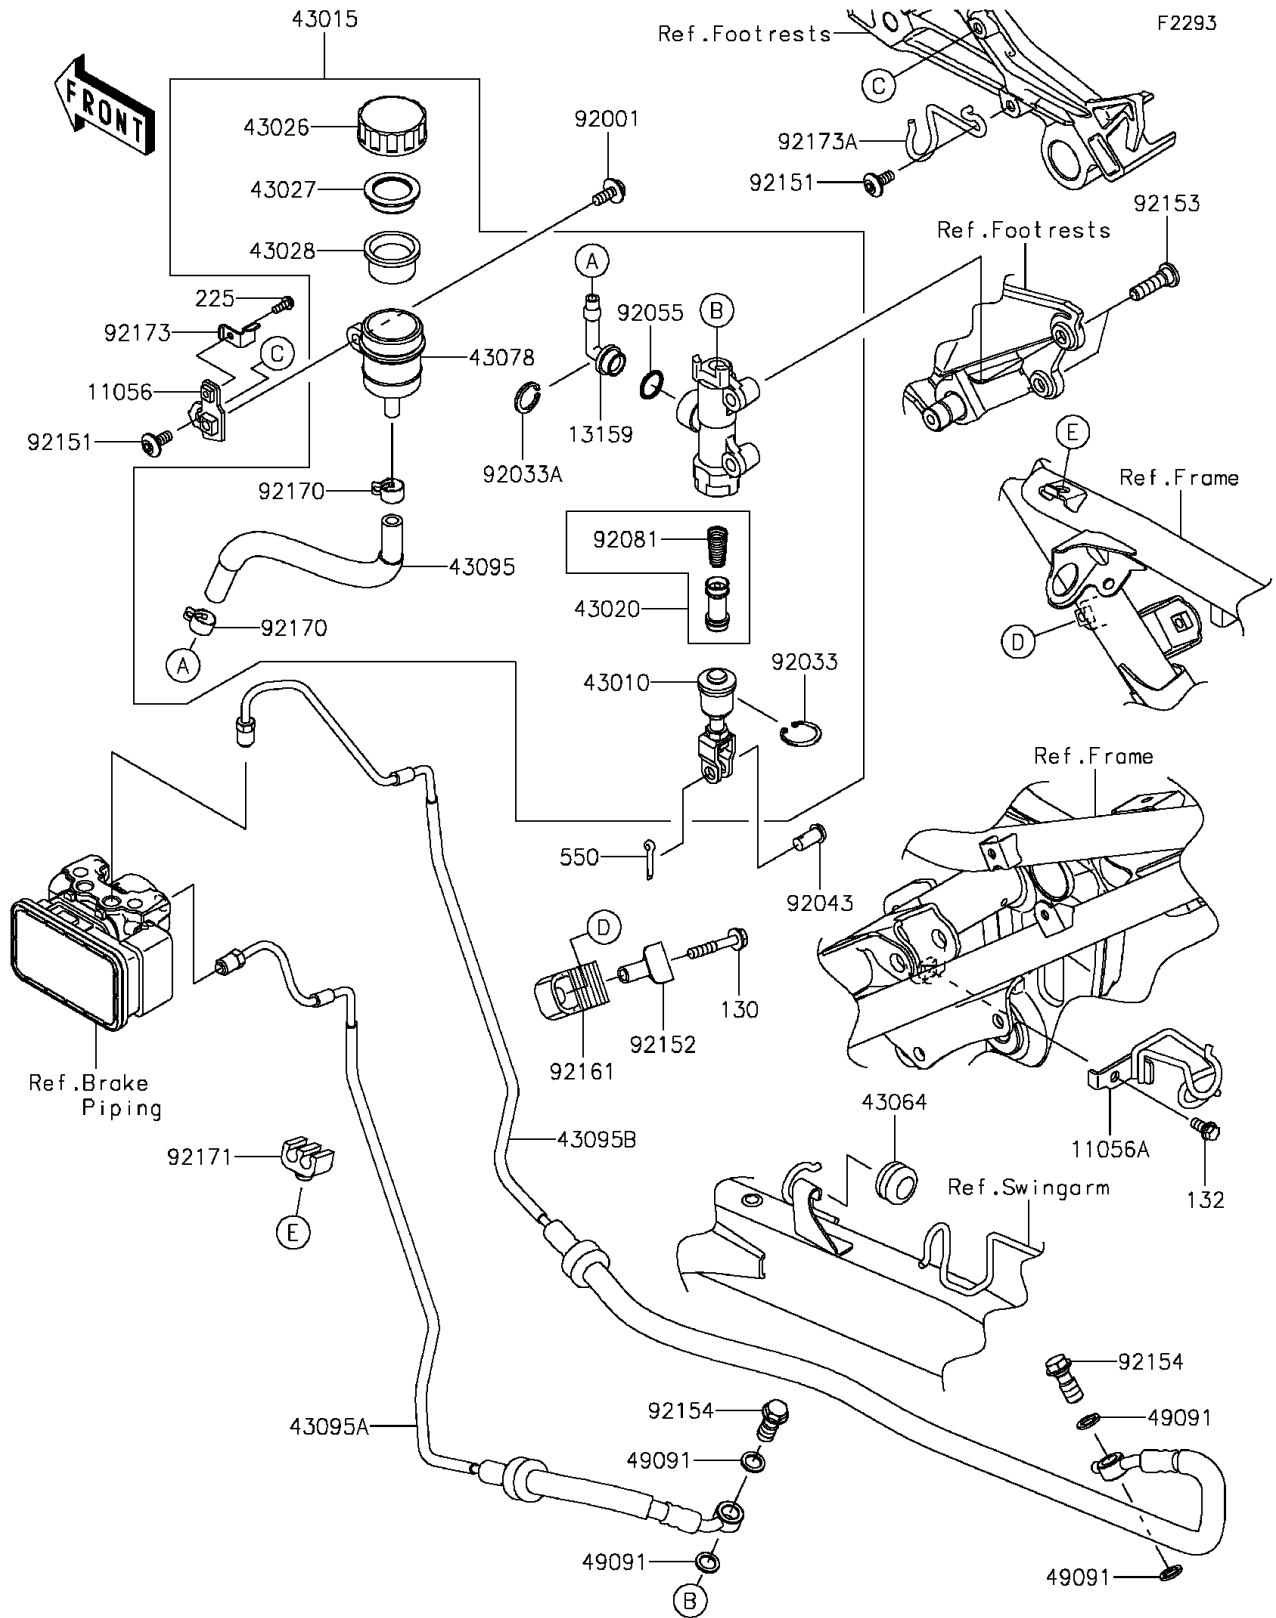

2015 NINJA® 300 ABS PARTS DIAGRAM

Rear Master Cylinder

2015 NINJA® 300 ABS PARTS LIST

Rear Master Cylinder

ITEM NAME	PART NUMBER	QUANTITY
BOLT-FLANGED,6X35 (Ref # 130)	130BB0635	1
BOLT-FLANGED-SMALL,6X12 (Ref # 132)	132BB0612	1
SCREW-PAN-WSP-CROS,4X12 (Ref # 225)	225AB0412	1
PIN-COTTER,2.0X15 (Ref # 550)	550AA2015	1
BRACKET (Ref # 11056)	11056-2306	1
BRACKET,BRAKE HOSE (Ref # 11056A)	11056-2311	1
CONNECTOR (Ref # 13159)	13159-1056	1
ROD-ASSY-BRAKE (Ref # 43010)	43010-0010	1
CYLINDER-ASSY-MASTER,RR (Ref # 43015)	43015-0612	1
PISTON-COMP-BRAKE (Ref # 43020)	43020-0023	1
CAP-BRAKE (Ref # 43026)	43026-0009	1
PLATE-DIAPHRAGM (Ref # 43027)	43027-1053	1
DIAPHRAGM (Ref # 43028)	43028-1065	1
GROMMET,HOSE CLAMP (Ref # 43064)	43064-006	1
RESERVOIR (Ref # 43078)	43078-0040	1
HOSE-BRAKE (Ref # 43095)	43095-0765	1
HOSE-BRAKE,RR M/CYLINDER (Ref # 43095A)	43095-0847	1
HOSE-BRAKE,RR CALIPER (Ref # 43095B)	43095-0848	1
WASHER-SEAL,10.1X14.5X1.5 (Ref # 49091)	49091-0001	4
BOLT,W/P,6X16 (Ref # 92001)	92001-1860	1
RING-SNAP,20.9X24.6X1.2 (Ref # 92033)	92033-0079	1
RING-SNAP,20.5MM (Ref # 92033A)	92033-1186	1
PIN,8X17 (Ref # 92043)	92043-0104	1
RING-O,14.8X2.4 (Ref # 92055)	92055-0741	1
SPRING,MASTER CYLINDER (Ref # 92081)	92081-1737	1
BOLT,SOCKET,6X14 (Ref # 92151)	92151-1654	2
COLLAR (Ref # 92152)	92152-0409	1
BOLT,SOCKET,8X30 (Ref # 92153)	92153-1624	2
BOLT,OIL,L=23 (Ref # 92154)	92154-0226	2

2015 NINJA® 300 ABS PARTS LIST

Rear Master Cylinder

ITEM NAME	PART NUMBER	QUANTITY
DAMPER,BRAKE PIPE (Ref # 92161)	92161-0347	1
CLAMP,HOSE (Ref # 92170)	92170-1091	2
CLAMP (Ref # 92171)	92171-0818	1
CLAMP,RESERVOIR TANK CAP (Ref # 92173)	92173-0028	1
CLAMP (Ref # 92173A)	92173-0936	1