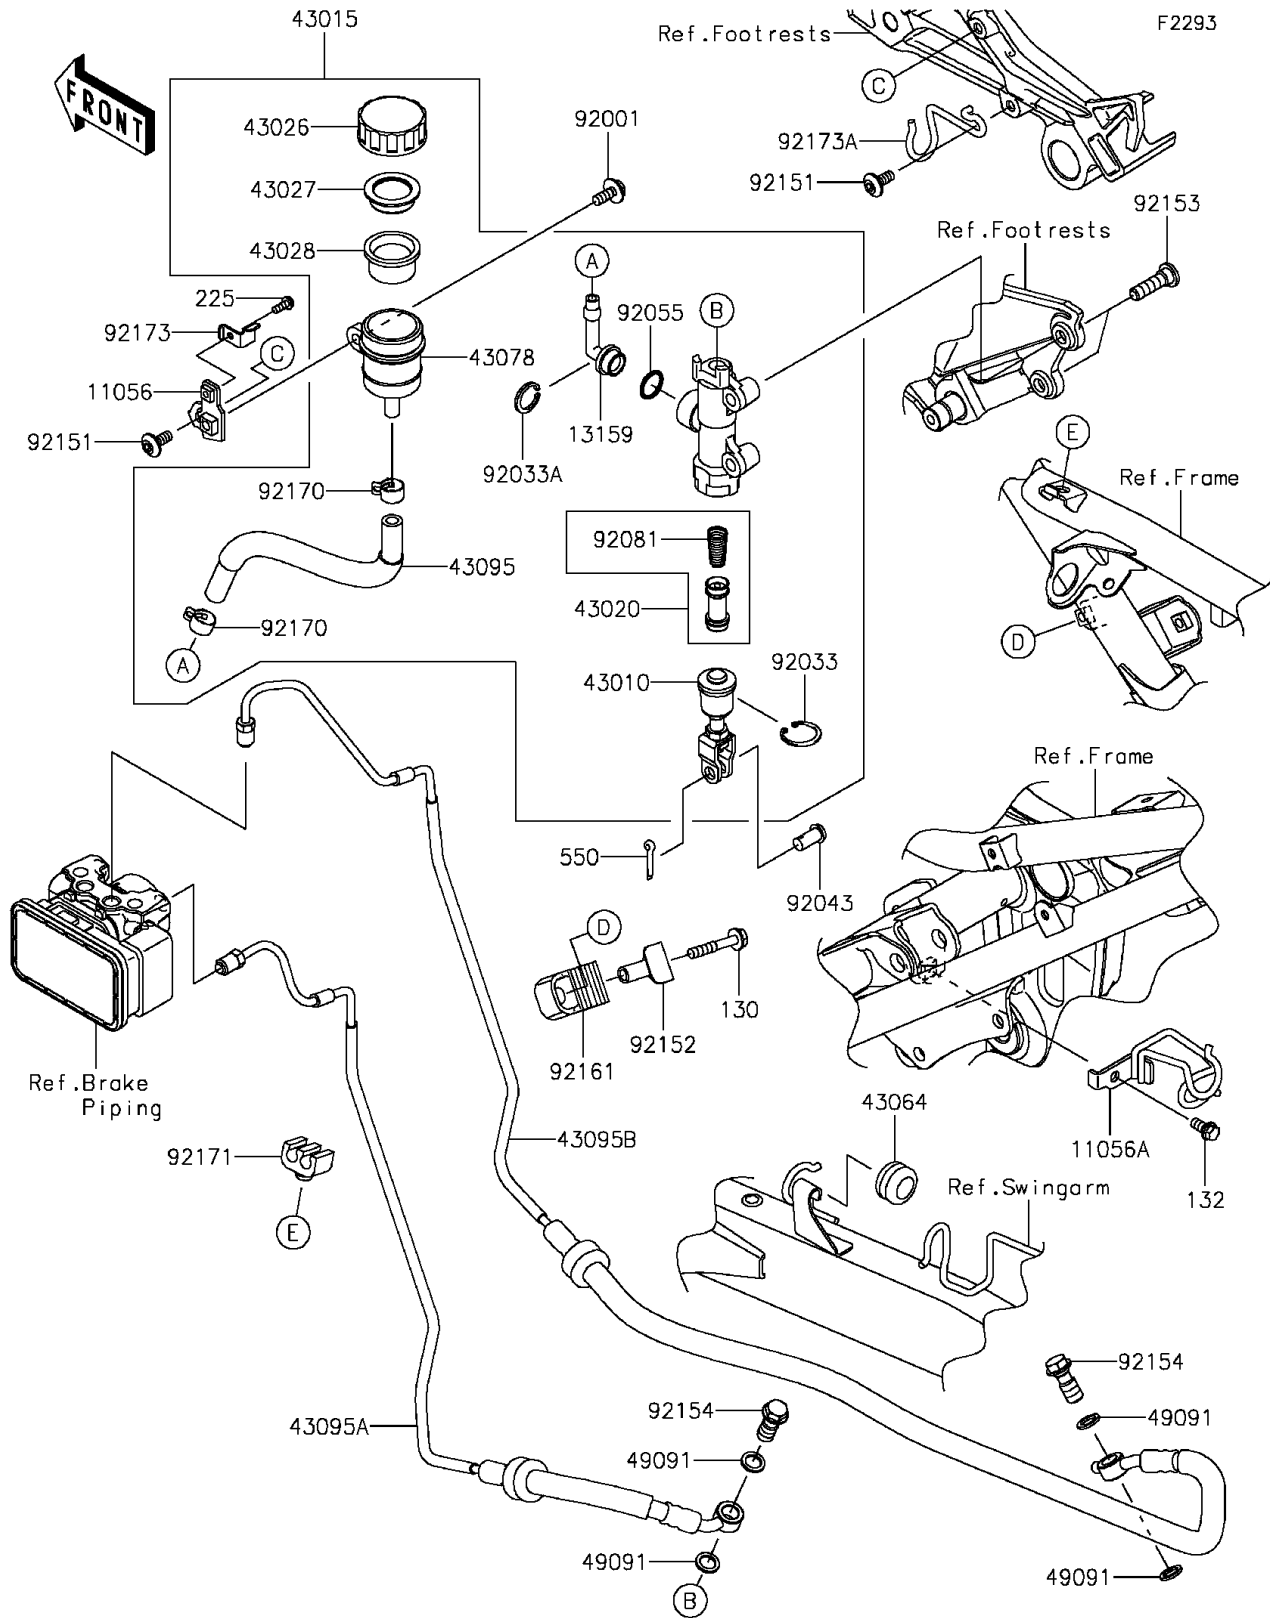

# 2015 Ninja® 300 ABS SE PARTS DIAGRAM

## Rear Master Cylinder

### Rear Master Cylinder

ITEM NAME	PART NUMBER	QUANTITY
BOLT-FLANGED,6X35 (Ref # 130)	130BB0635	1
BOLT-FLANGED-SMALL,6X12 (Ref # 132)	132BB0612	1
SCREW-PAN-WSP-CROS,4X12 (Ref # 225)	225AB0412	1
PIN-COTTER,2.0X15 (Ref # 550)	550AA2015	1
BRACKET (Ref # 11056)	11056-2306	1
BRACKET,BRAKE HOSE (Ref # 11056A)	11056-2311	1
CONNECTOR (Ref # 13159)	13159-1056	1
ROD-ASSY-BRAKE (Ref # 43010)	43010-0010	1
CYLINDER-ASSY-MASTER,RR (Ref # 43015)	43015-0612	1
PISTON-COMP-BRAKE (Ref # 43020)	43020-0023	1
CAP-BRAKE (Ref # 43026)	43026-0009	1
PLATE-DIAPHRAGM (Ref # 43027)	43027-1053	1
DIAPHRAGM (Ref # 43028)	43028-1065	1
GROMMET,HOSE CLAMP (Ref # 43064)	43064-006	1
RESERVOIR (Ref # 43078)	43078-0040	1
HOSE-BRAKE (Ref # 43095)	43095-0765	1
HOSE-BRAKE,RR M/CYLINDER (Ref # 43095A)	43095-0847	1
HOSE-BRAKE,RR CALIPER (Ref # 43095B)	43095-0848	1
WASHER-SEAL,10.1X14.5X1.5 (Ref # 49091)	49091-0001	4
BOLT,W/P,6X16 (Ref # 92001)	92001-1860	1
RING-SNAP,20.9X24.6X1.2 (Ref # 92033)	92033-0079	1
RING-SNAP,20.5MM (Ref # 92033A)	92033-1186	1
PIN,8X17 (Ref # 92043)	92043-0104	1
RING-O,14.8X2.4 (Ref # 92055)	92055-0741	1
SPRING,MASTER CYLINDER (Ref # 92081)	92081-1737	1
BOLT,SOCKET,6X14 (Ref # 92151)	92151-1654	2
COLLAR (Ref # 92152)	92152-0409	1
BOLT,SOCKET,8X30 (Ref # 92153)	92153-1624	2
BOLT,OIL,L=23 (Ref # 92154)	92154-0226	2

### Rear Master Cylinder

ITEM NAME	PART NUMBER	QUANTITY
DAMPER,BRAKE PIPE (Ref # 92161)	92161-0347	1
CLAMP,HOSE (Ref # 92170)	92170-1091	2
CLAMP (Ref # 92171)	92171-0818	1
CLAMP,RESERVOIR TANK CAP (Ref # 92173)	92173-0028	1
CLAMP (Ref # 92173A)	92173-0936	1