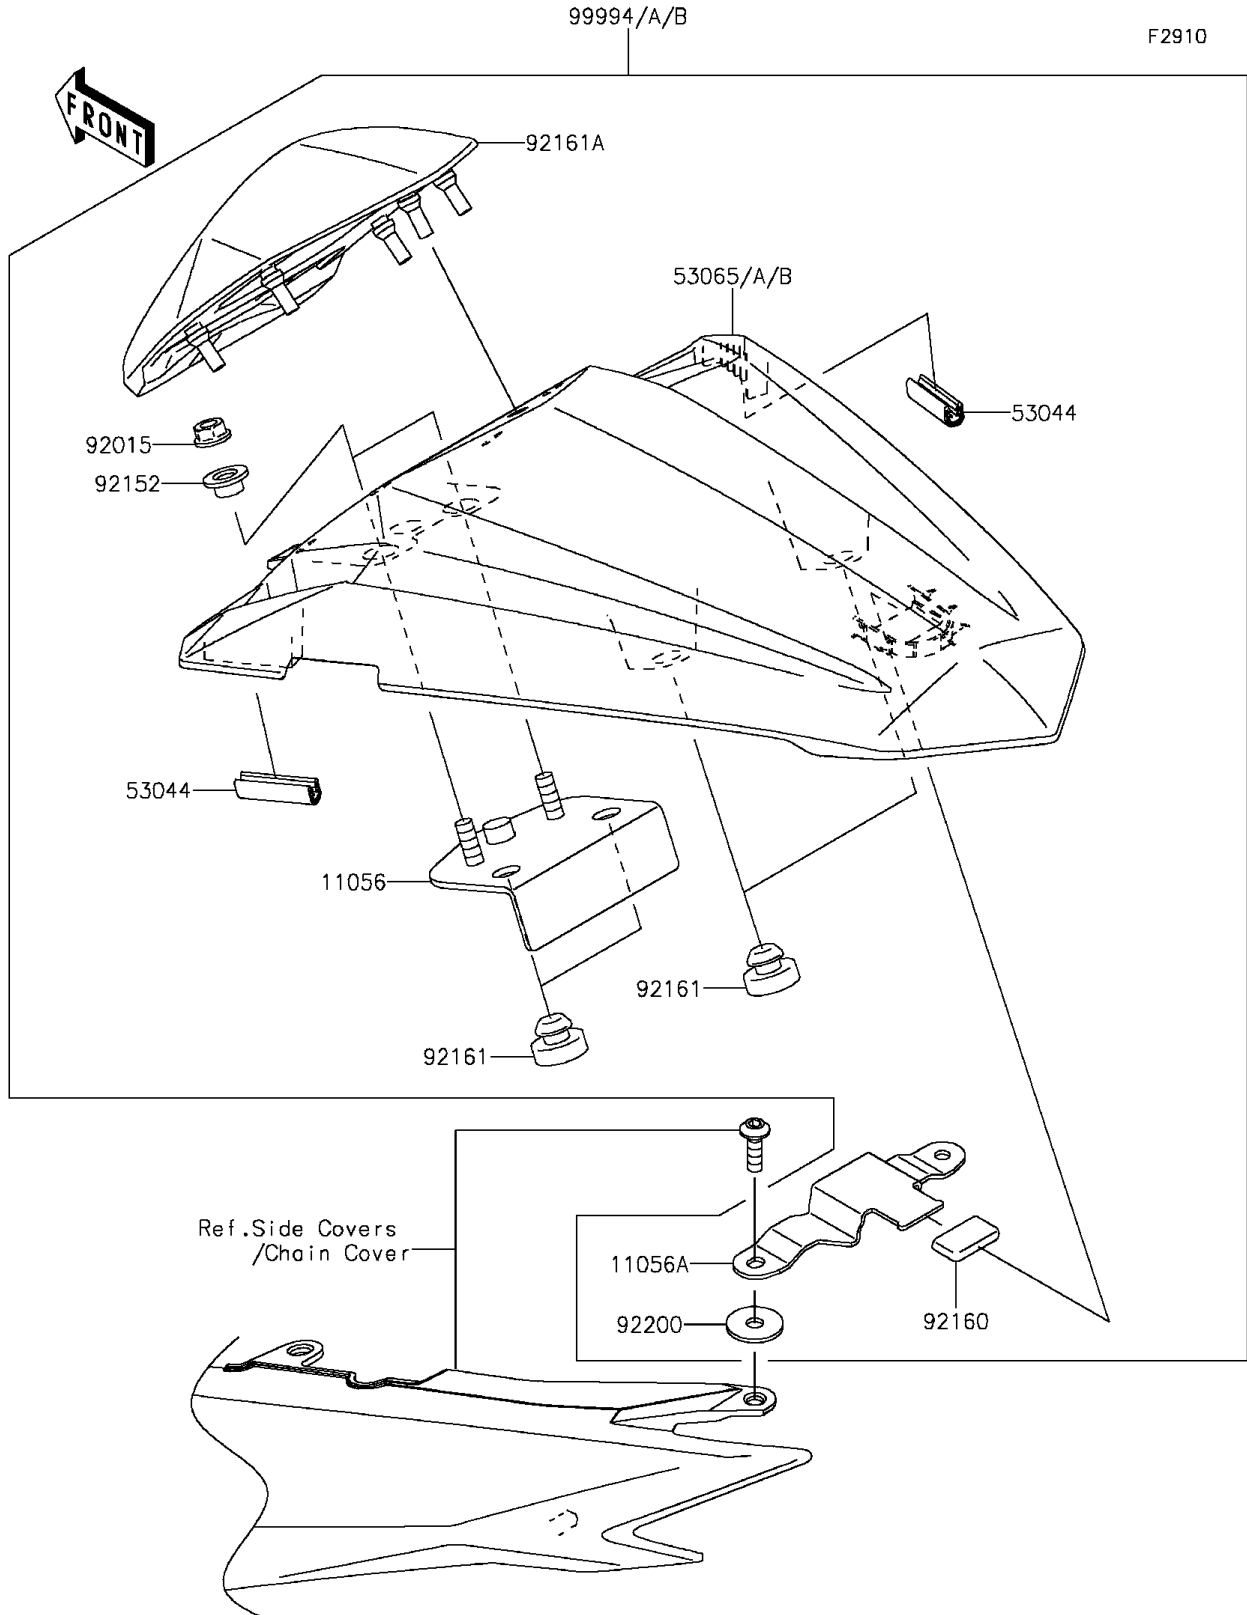

2015 NINJA® 300 ABS PARTS DIAGRAM

Accessory(Single Seat Cover)

2015 NINJA® 300 ABS PARTS LIST

Accessory(Single Seat Cover)

ITEM NAME	PART NUMBER	QUANTITY
BRACKET (Ref # 11056)	11056-1823	1
BRACKET (Ref # 11056A)	11056-2403	1
TRIM,L=30 (Ref # 53044)	53044-0001	2
COVER SEAT,P.S.WHITE (Ref # 53065A)	53065-0064-25Y	1
COVER SEAT,L.GREEN (Ref # 53065B)	53065-0064-777	1
NUT,FLANGED,6MM (Ref # 92015)	92015-1367	2
COLLAR,6.8X10(16)X6.6 (Ref # 92152)	92152-0842	2
DAMPER (Ref # 92160)	92160-1190	1
DAMPER (Ref # 92161)	92161-0046	4
DAMPER,CUSHION (Ref # 92161A)	92161-1460	1
WASHER,6X20X1.6 (Ref # 92200)	92200-0212	2
KIT,SINGLE SEAT,P.S.WHITE (Ref # 99994A)	99994-0354-25Y	1
KIT,SINGLE SEAT,L.GREEN (Ref # 99994B)	99994-0354-777	1