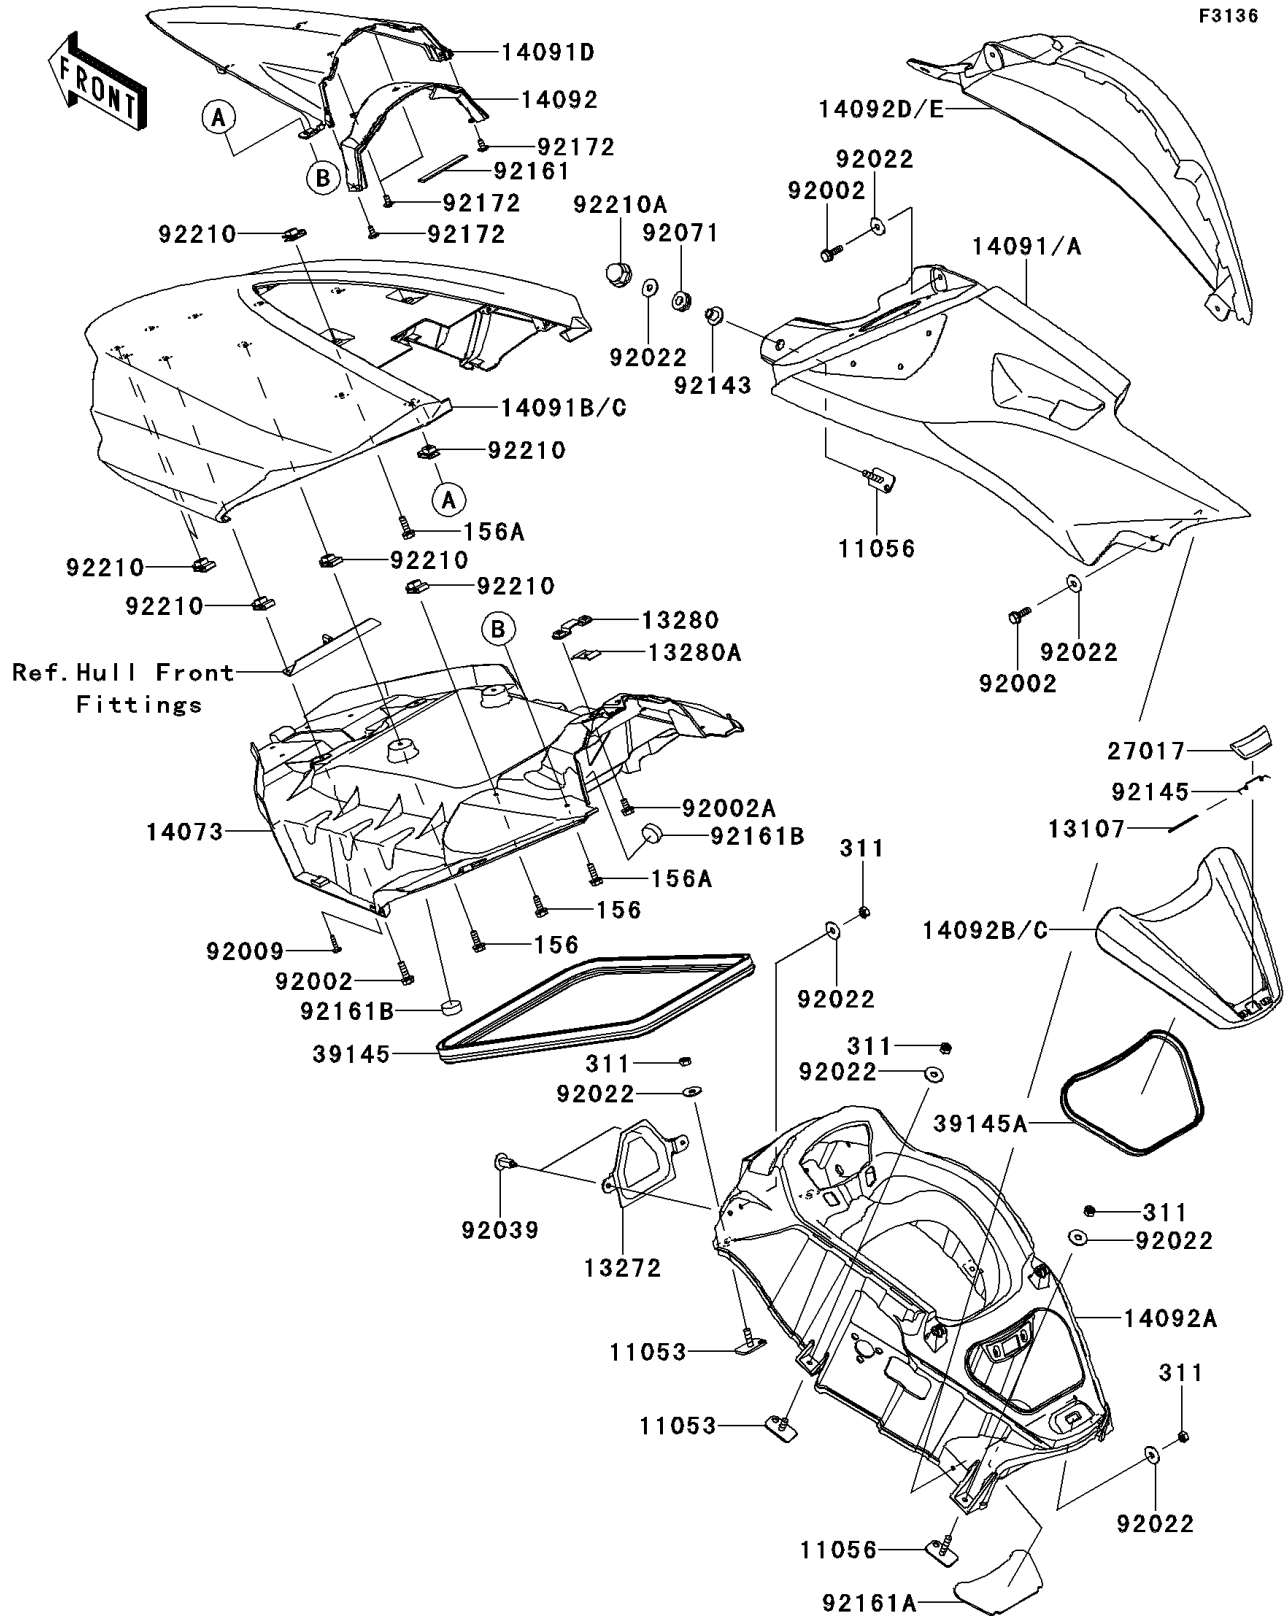

2013 JET SKI® ULTRA® 300X PARTS DIAGRAM

Hull Middle Fittings

2013 JET SKI® ULTRA® 300X PARTS LIST

Hull Middle Fittings

ITEM NAME	PART NUMBER	QUANTITY
BOLT-WP,6X18 (Ref # 156)	156R0618	4
BOLT-WP,6X20 (Ref # 156A)	156R0620	4
NUT-HEX,6MM (Ref # 311)	311R0600	10
BRACKET (Ref # 11053)	11053-3776	4
BRACKET (Ref # 11056)	11056-3724	4
SHAFT (Ref # 13107)	13107-3790	1
PLATE,INTAKE COVER (Ref # 13272)	13272-1221	1
HOLDER,ROD (Ref # 13280)	13280-3749	1
HOLDER,ROD (Ref # 13280A)	13280-3751	1
DUCT,HATCH,INNER (Ref # 14073)	14073-3837	1
COVER,SIDE,LH,M.S.WHITE (Ref # 14091)	14091-3780-31Y	1
COVER,SIDE,LH,C.L.GREEN (Ref # 14091A)	14091-3780-367	1
COVER,FR HATCH,EBONY (Ref # 14091B)	14091-3824-H8	1
COVER,FR HATCH,M.S.WHITE (Ref # 14091C)	14091-3824-31Y	1
COVER,METER (Ref # 14091D)	14091-3825	1
COVER,METER,RR,EBONY (Ref # 14092)	14092-0776-H8	1
COVER,CENTER,F.BLACK (Ref # 14092A)	14092-0980-6Z	1
COVER,CENTER STORAGE,M.S.WHITE (Ref # 14092B)	14092-3701-31Y	1
COVER,CENTER STORAGE,C.L.GREEN (Ref # 14092C)	14092-3701-367	1
COVER,SIDE,RH,M.S.WHITE (Ref # 14092D)	14092-3708-31Y	1
COVER,SIDE,RH,C.L.GREEN (Ref # 14092E)	14092-3708-367	1
LOCK,CENTER STORAGE (Ref # 27017)	27017-3726	1
TRIM-SEAL (Ref # 39145)	39145-3793	1
TRIM-SEAL,L=720 (Ref # 39145A)	39145-3802	1
BOLT,6X20 (Ref # 92002)	92002-3755	6
BOLT,6X12 (Ref # 92002A)	92002-3763	2
SCREW,TAPPING,4X16 (Ref # 92009)	92009-3849	2
WASHER,6.5X20X1.5 (Ref # 92022)	92022-3710	16
RIVET (Ref # 92039)	92039-3788	2

2013 JET SKI® ULTRA® 300X PARTS LIST

Hull Middle Fittings

ITEM NAME	PART NUMBER	QUANTITY
GROMMET (Ref # 92071)	92071-3716	2
COLLAR (Ref # 92143)	92143-3750	2
SPRING (Ref # 92145)	92145-3729	1
DAMPER,16X100X3.18 (Ref # 92161)	92161-0968	1
DAMPER,CENTER STORAGE (Ref # 92161A)	92161-3773	1
DAMPER (Ref # 92161B)	92161-3790	4
SCREW,5X12 (Ref # 92172)	92172-3714	4
NUT,6MM (Ref # 92210)	92210-3768	14
NUT,CAP,6MM (Ref # 92210A)	92210-3785	2