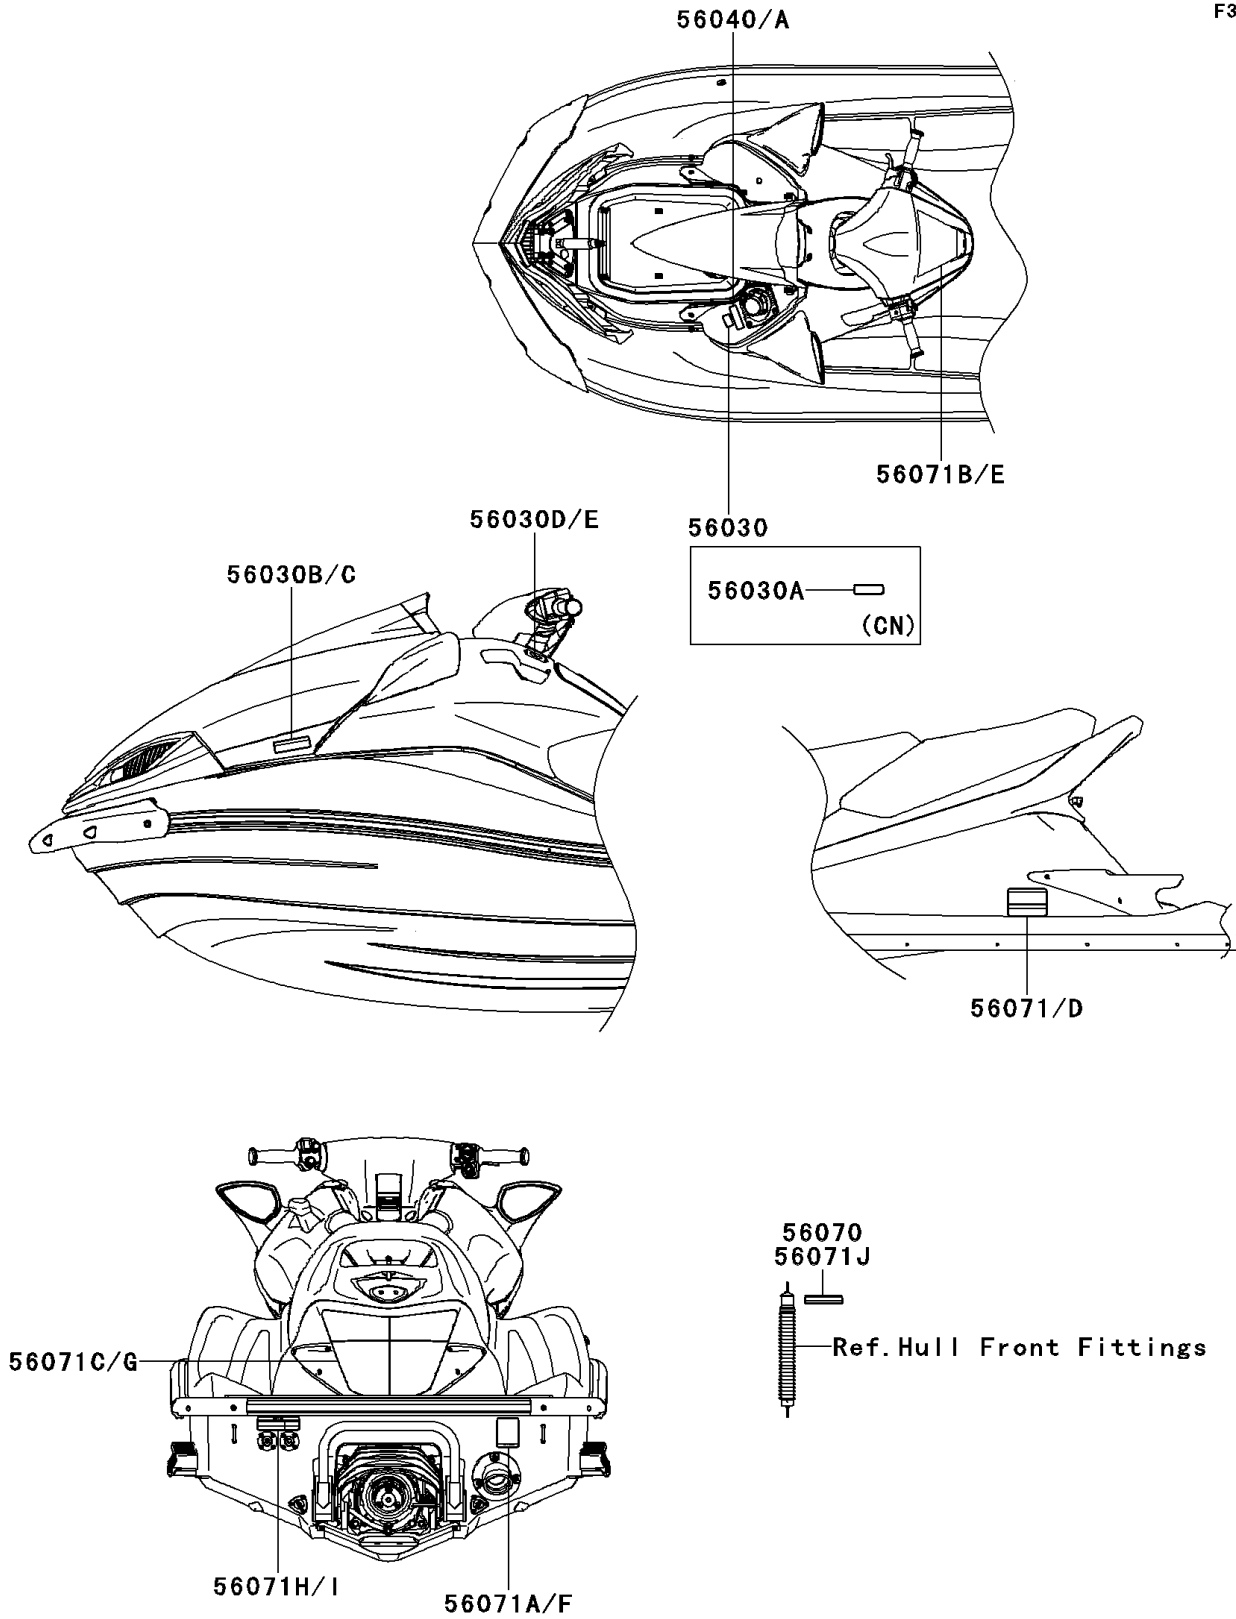

2013 JET SKI® ULTRA® 300X PARTS DIAGRAM

Labels

F3183

2013 JET SKI® ULTRA® 300X PARTS LIST

Labels

ITEM NAME	PART NUMBER	QUANTITY
LABEL,FIRE EXTINGUISHER (Ref # 56030B)	56030-3755	1
LABEL,REVERSE (Ref # 56030D)	56030-3815	1
LABEL-WARNING,GASOLINE (Ref # 56040)	56040-3972	1
LABEL-WARNING,DAMPER (Ref # 56070)	56070-3876	1
LABEL-WARNING,GRAB HANDLE&STEP (Ref # 56071)	56071-0224	1
LABEL-WARNING,RIGHTING (Ref # 56071A)	56071-0225	1
LABEL-WARNING,TETHER SWITCH (Ref # 56071B)	56071-0226	1
LABEL-WARNING,IMPORTANT SAFETY (Ref # 56071C)	56071-0228	1
LABEL-WARNING,FLUSHING (Ref # 56071H)	56071-0350	1
LABEL,GASOLINE (Ref # 56030)	56030-0357	1
LABEL,GASOLINE,FRN (Ref # 56030A)	56030-0358	1
LABEL,FIRE EXTINGUISHER,FRN (Ref # 56030C)	56030-3757	1
LABEL,REVERSE,FRN (Ref # 56030E)	56030-3816	1
LABEL,GASOLINE,FRN (Ref # 56040A)	56040-3978	1
LABEL-WARNING,GRAB HANDLE&STEP (Ref # 56071D)	56071-0229	1
LABEL-WARNING,TETHER SWITCH,FRN (Ref # 56071E)	56071-0231	1
LABEL-WARNING,RIGHTING,FRN (Ref # 56071F)	56071-0233	1
LABEL-WARNING,IMPORTANT SAFETY (Ref # 56071G)	56071-0344	1
LABEL-WARNING,FLUSHING,FRN (Ref # 56071I)	56071-0351	1
LABEL-WARNING,DAMPER,FRN (Ref # 56071J)	56071-3737	1