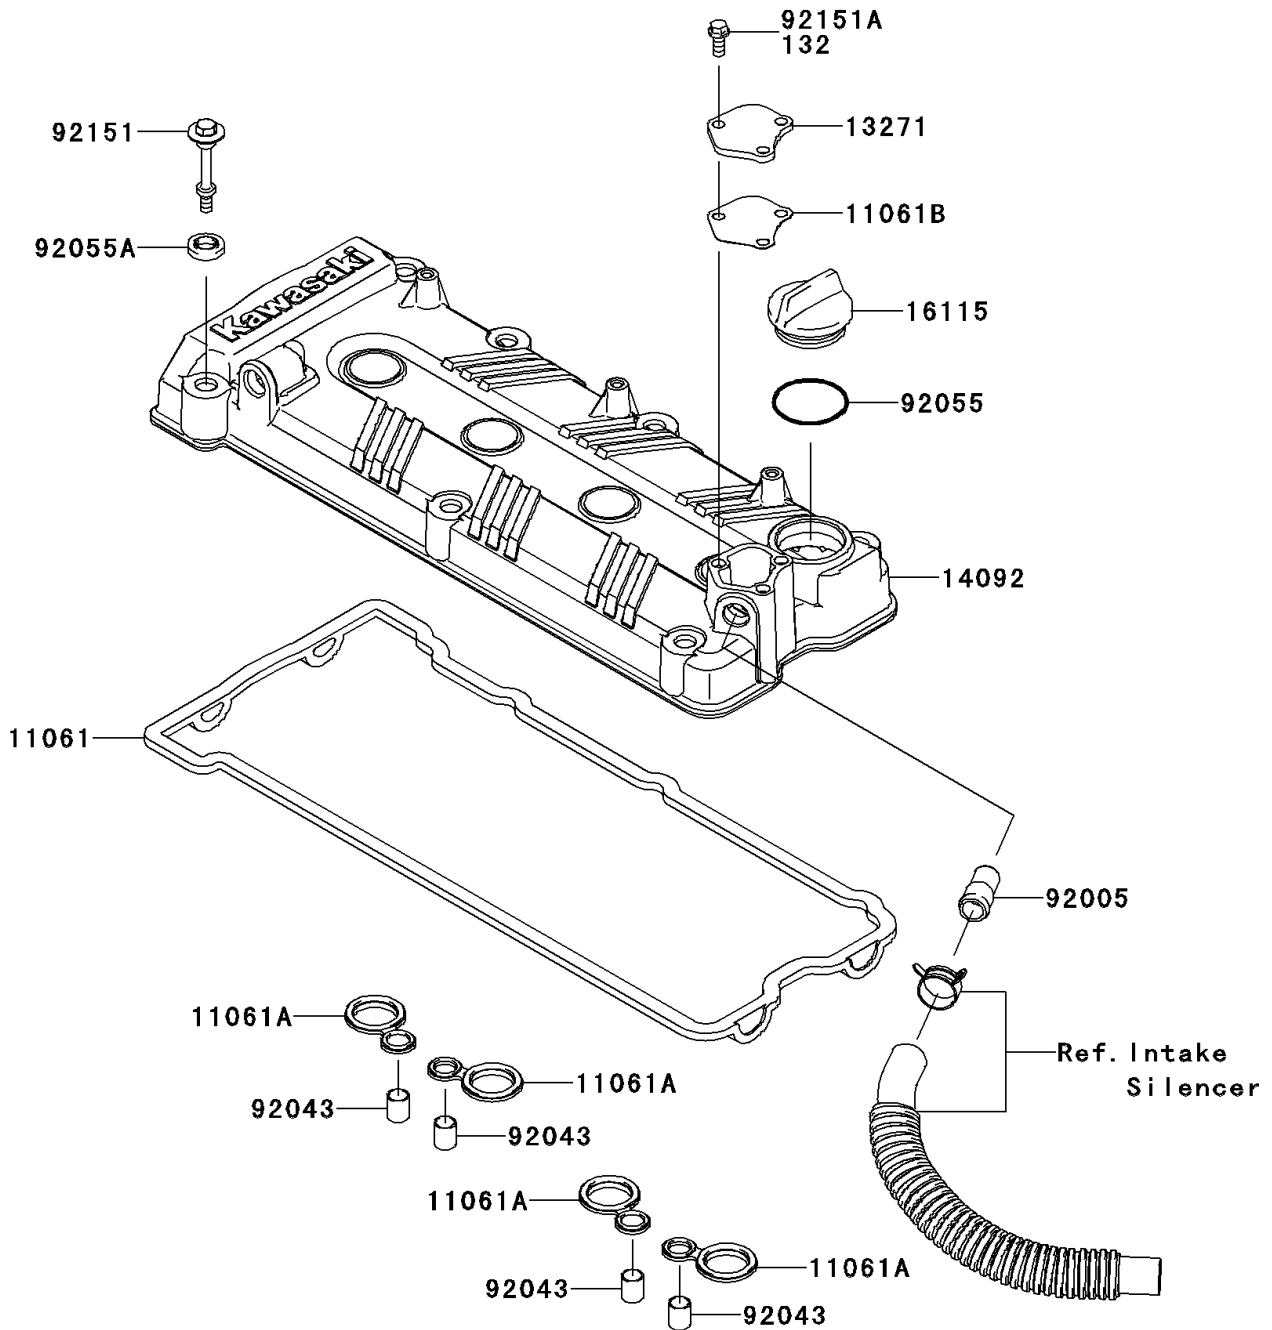

2013 Ultra 300LX PARTS DIAGRAM

Cylinder Head Cover

E1112

2013 Ultra 300LX PARTS LIST

Cylinder Head Cover

ITEM NAME	PART NUMBER	QUANTITY
GASKET,HEAD COVER (Ref # 11061)	11061-0090	1
GASKET,SPARK PLUG HOLE (Ref # 11061A)	11061-0105	4
GASKET,PLATE (Ref # 11061B)	11061-0814	1
PLATE (Ref # 13271)	13271-3898	1
COVER,HEAD (Ref # 14092)	14092-0836	1
CAP-OIL FILLER (Ref # 16115)	16115-1064	1
FITTING (Ref # 92005)	92005-3741	1
PIN,10.1X12X14 (Ref # 92043)	92043-4009	4
RING-O,38X1.9 (Ref # 92055)	92055-1295	1
RING-O,HEAD COVER BOLT (Ref # 92055A)	92055-1352	7
BOLT,HEAD COVER (Ref # 92151)	92151-1221	7
BOLT,6X14 (Ref # 92151A)	92151-3788	3