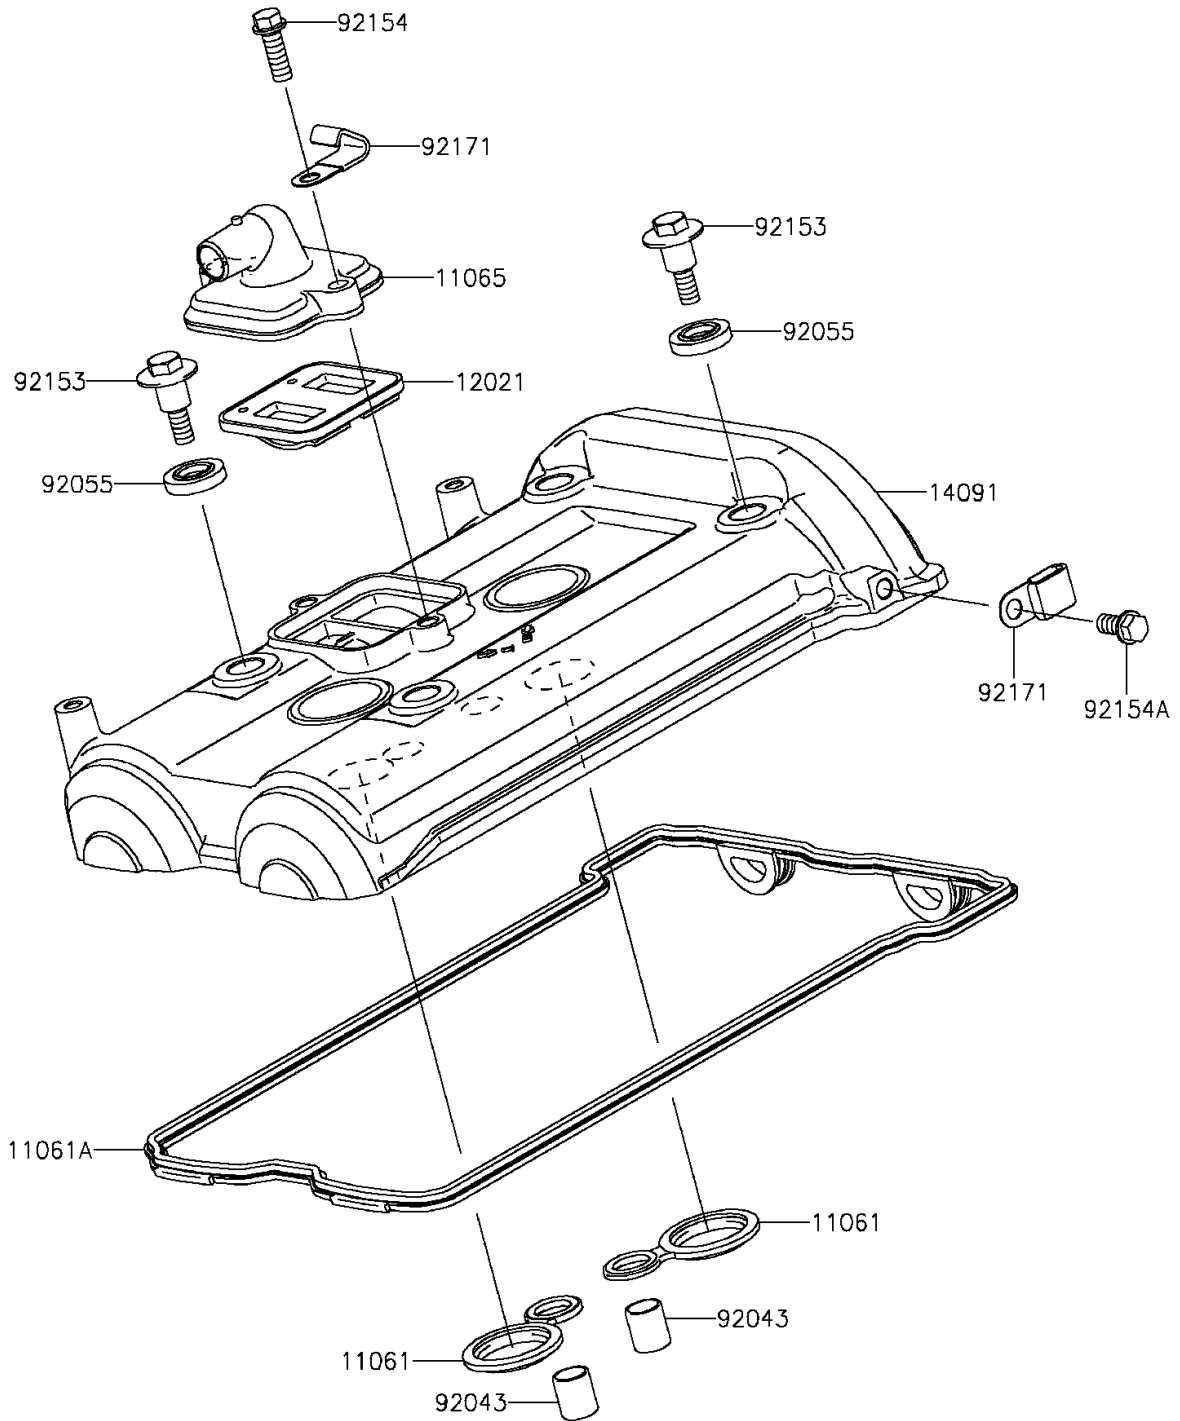

2015 VERSYS® 650 ABS PARTS DIAGRAM

Cylinder Head Cover

E1112

2015 VERSYS® 650 ABS PARTS LIST

Cylinder Head Cover

ITEM NAME	PART NUMBER	QUANTITY
-----------	-------------	----------