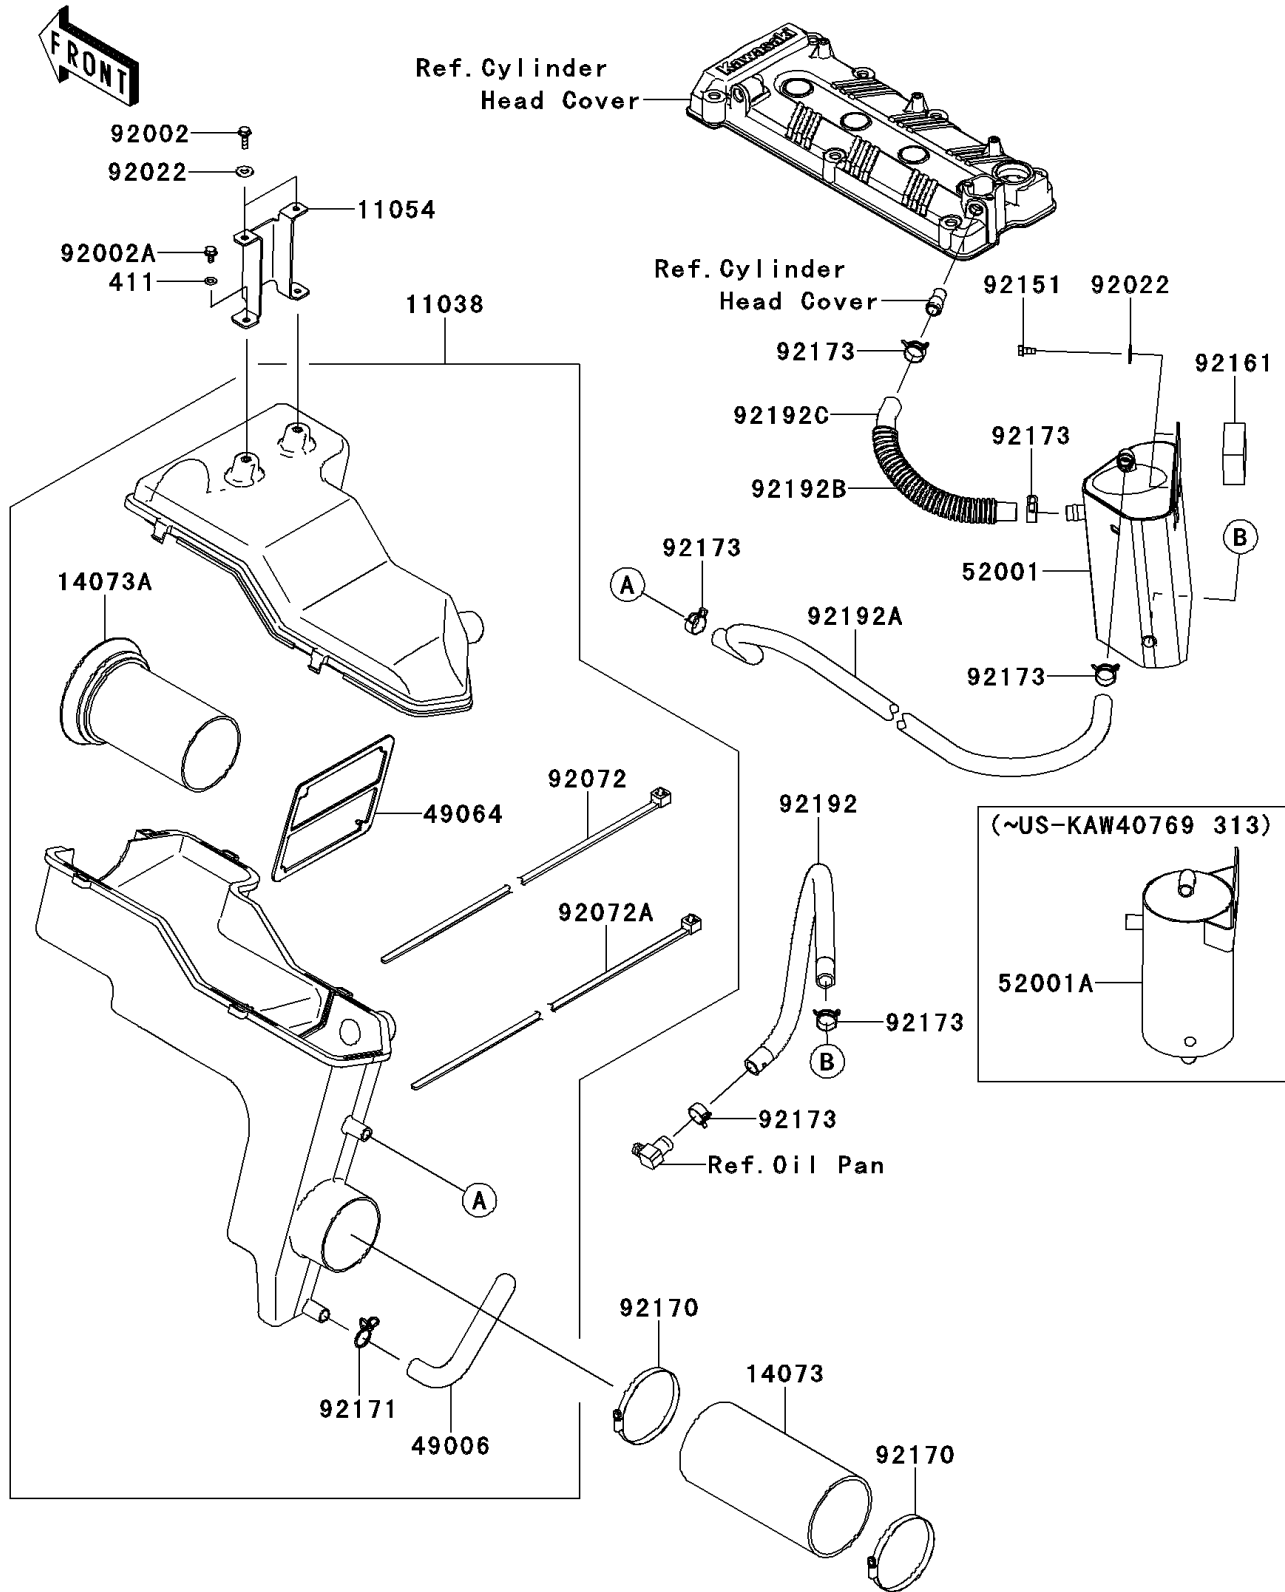

2011 JET SKI® Ultra® 300LX PARTS DIAGRAM

Intake Silencer

E1130

2011 JET SKI® Ultra® 300LX PARTS LIST

Intake Silencer

ITEM NAME	PART NUMBER	QUANTITY
WASHER-PLAIN,6MM (Ref # 411)	411S0600	2
CASE-ASSY-AIR FILTER (Ref # 11038)	11038-3710	1
BRACKET,AIR BOX (Ref # 11054)	11054-3745	1
DUCT,A/C-COMPRESSOR (Ref # 14073)	14073-3838	1
DUCT,INLET (Ref # 14073A)	14073-3844	1
BOOT (Ref # 49006)	49006-3720	1
FILTER-AIR (Ref # 49064)	49064-3704	1
TANK-OIL,SEPARATOR (Ref # 52001A)	52001-3741	1
BOLT,6X20 (Ref # 92002)	92002-3755	2
BOLT,6X12 (Ref # 92002A)	92002-3763	2
WASHER,6.5X20X1.5 (Ref # 92022)	92022-3710	4
BAND,L=914 (Ref # 92072)	92072-0708	1
BAND,L=619 (Ref # 92072A)	92072-0709	1
BOLT,6X14 (Ref # 92151)	92151-3788	2
CLAMP (Ref # 92170)	92170-3760	2
CLAMP,BOOT (Ref # 92171)	92171-3711	1
CLAMP (Ref # 92173)	92173-1039	6
TUBE,OIL TANK-OIL PAN (Ref # 92192)	92192-1067	1
TUBE,OIL TANK-A/C (Ref # 92192A)	92192-3769	1
TUBE,CORRUGATED,L=160 (Ref # 92192B)	92192-3832	1
TUBE,HEAD-OIL TANK (Ref # 92192C)	92192-3854	1