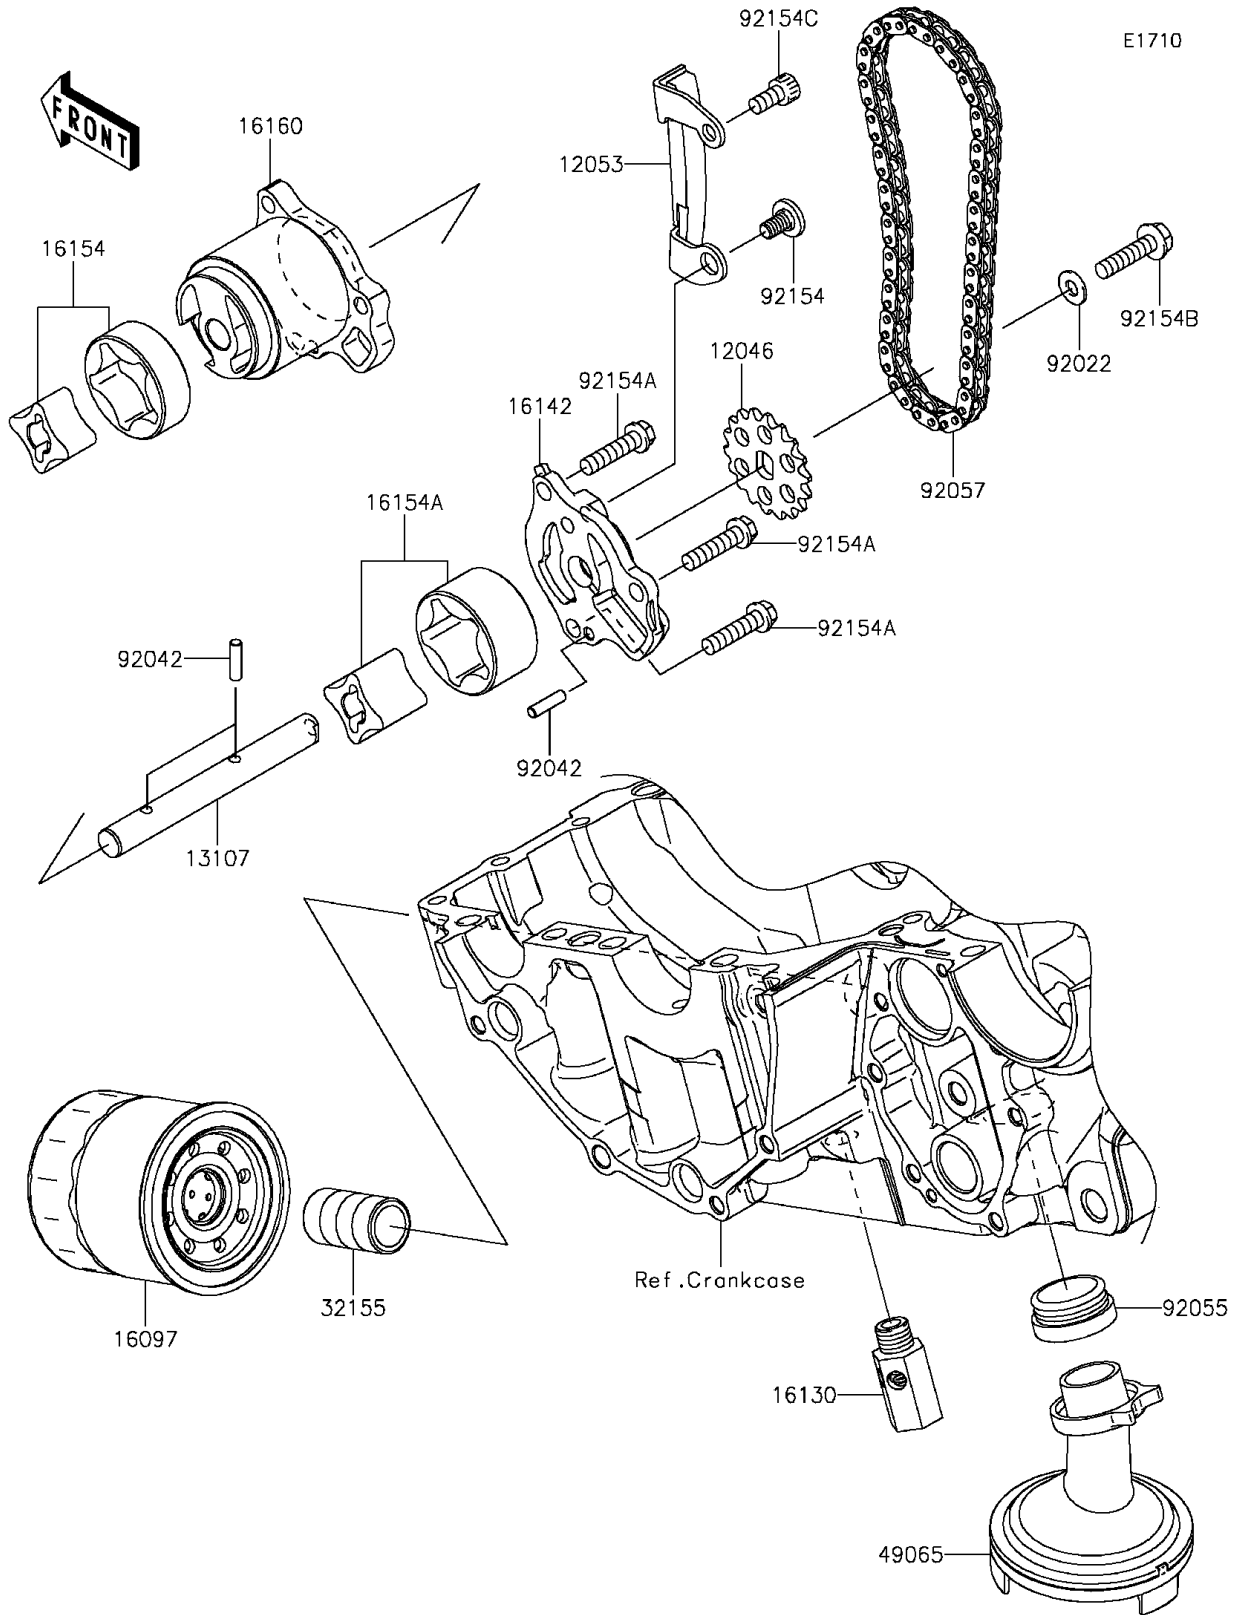

2015 VERSYS® 650 ABS PARTS DIAGRAM

Oil Pump

2015 VERSYS® 650 ABS PARTS LIST

Oil Pump

ITEM NAME	PART NUMBER	QUANTITY
-----------	-------------	----------