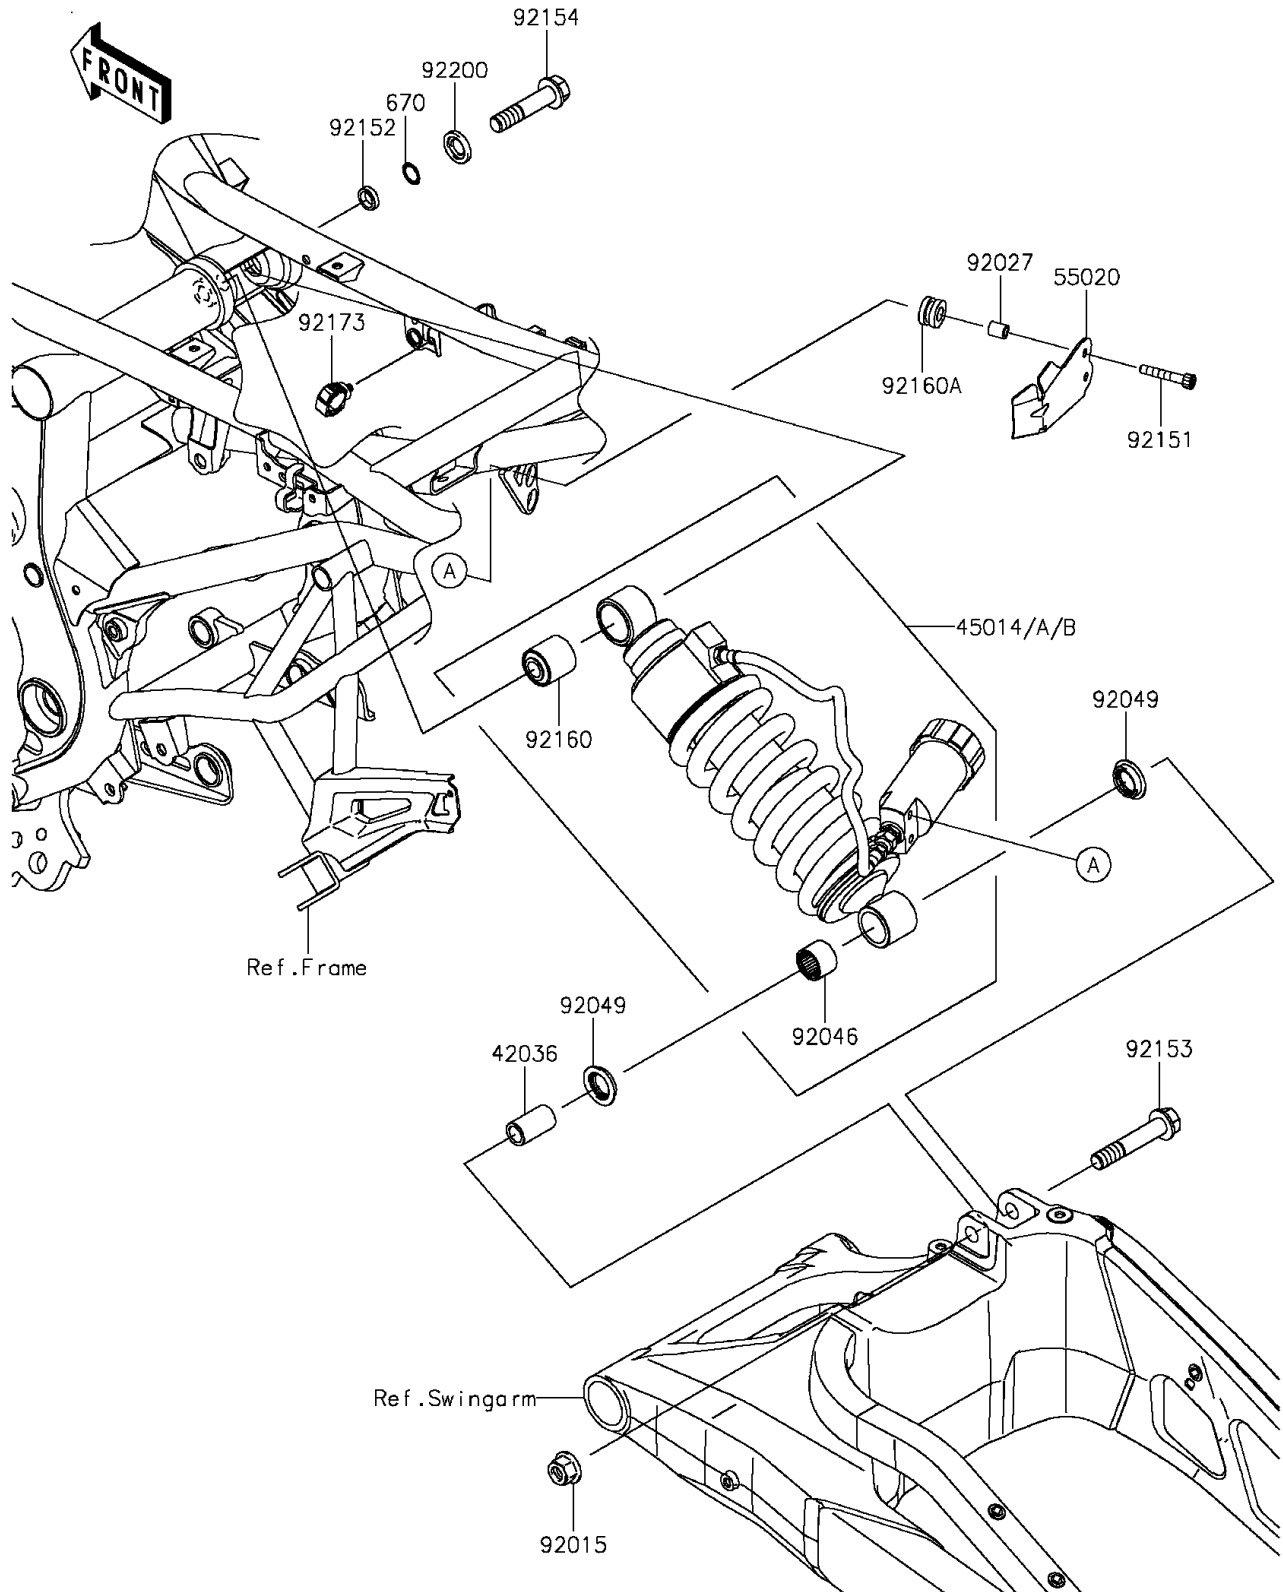

2016 VERSYS® 650 ABS PARTS DIAGRAM

Suspension/Shock Absorber

F2151

2016 VERSYS® 650 ABS PARTS LIST

Suspension/Shock Absorber

ITEM NAME	PART NUMBER	QUANTITY
-----------	-------------	----------