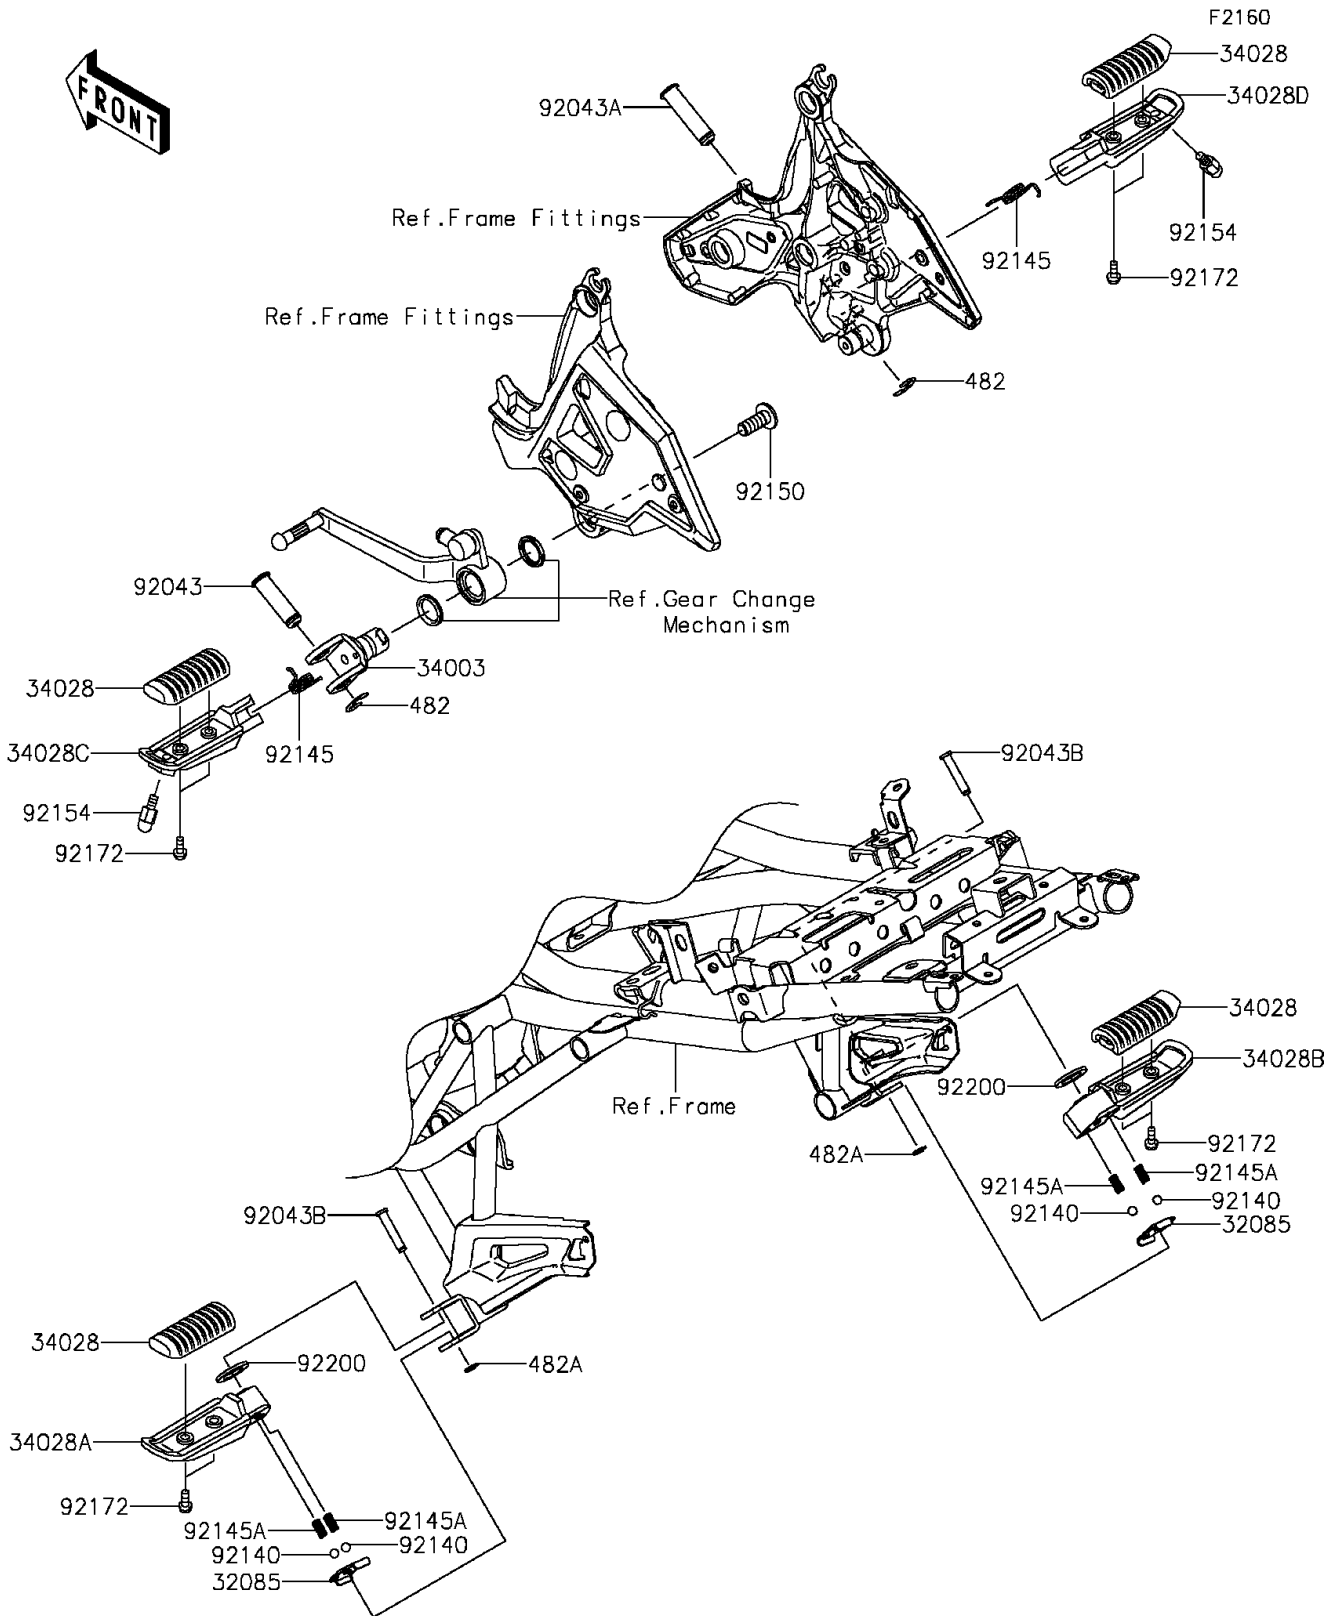

2015 VERSYS® 650 ABS PARTS DIAGRAM

Footrests

2015 VERSYS® 650 ABS PARTS LIST

Footrests

ITEM NAME	PART NUMBER	QUANTITY
-----------	-------------	----------